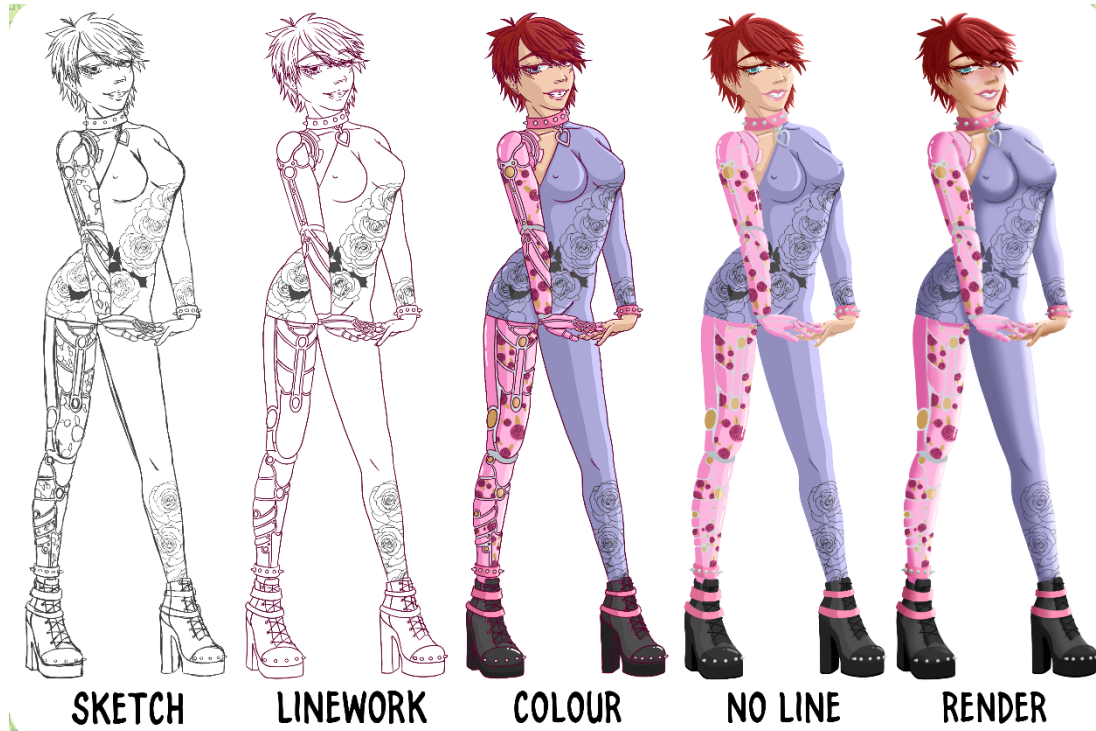

COMMISSION PRICES AND INFORMATION

PRICES

BUST

Sketch.....£5
 Linework.....£10
 Colour.....£15
 No line.....£20
 Render.....£25
 Add Character.....+£5

HALF BODY

£10.....Sketch
 £15.....Linework
 £20.....Colour
 £25.....No line
 £30.....Render
 +£10.... Add Character

FULL BODY

Sketch.....£15
 Linework.....£20
 Colour.....£25
 No line.....£30
 Render.....£35
 Add Character.....+£15

BACKGROUND

Backgrounds start from £30 depending on detail if you wish to add characters then I will work out a price (It won't be character price added onto background).

WILL DRAW

- **People**
- **DND Characters**
- **Fanart**
- **NSFW (18+ Only)**
- **OC's**
- **Prosthetics**

WON'T DRAW

- **Furries (As I cannot draw them very well)**
- **Realism**
- **I WILL NOT draw anything offensive, I will draw harmless banter but nothing offensive.**