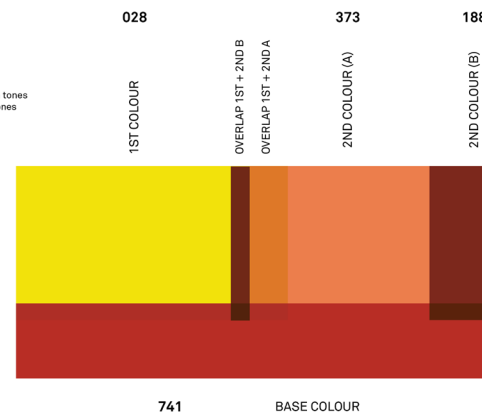

W8570 / 4 COLOUR BLOCKING / "Blocking 1"

C1

W8570 / 3 COLOUR BLOCKING / "Blocking 2"