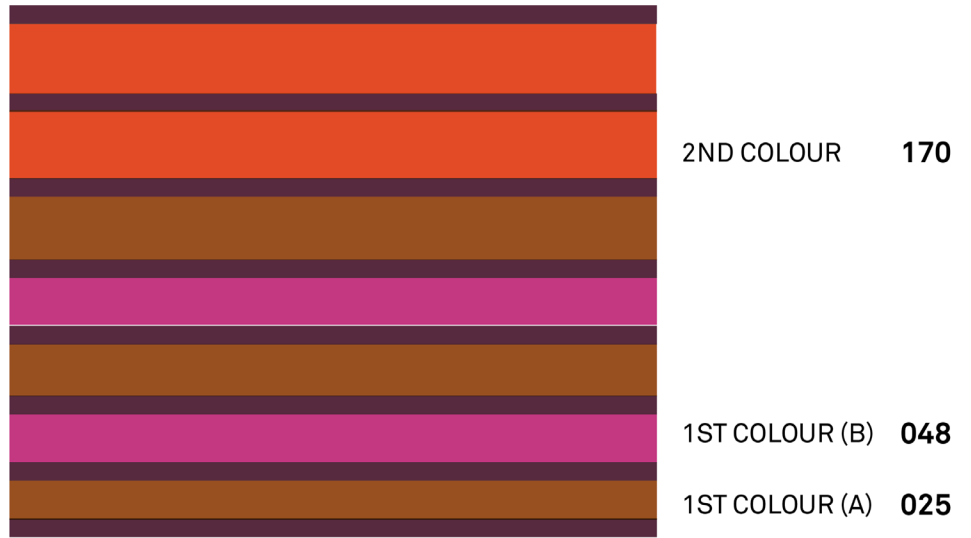

S2462 / 4 COLOUR BLOCKING /
"Blocking 1"

CC2

warm earth tones
broken by pink accent

751 BASE COLOUR