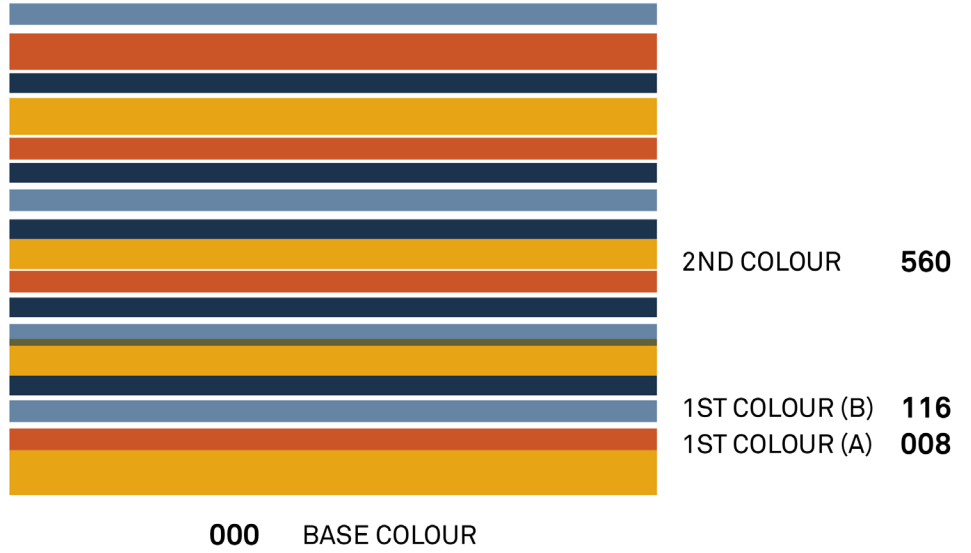

## CC2

warm earth tones  
broken by pink accent

751 BASE COLOUR

09:00

S2462 / 4 COLOUR BLOCKING /  
"Blocking 2"

# CC3

Description

5 2 4 6 2

★ SUPER - WAX ★

VERTIBALE WAX HOLLANDIAIS VLISCO

★ SUPER - WAX ★

GUARANTEED DUTCH WAX VLISCO

★ SUPER - WAX ★