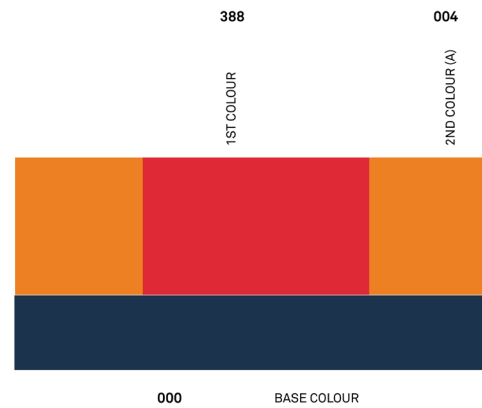

W8570 / 3 COLOUR BLOCKING / "Blocking 3"

C3

Description