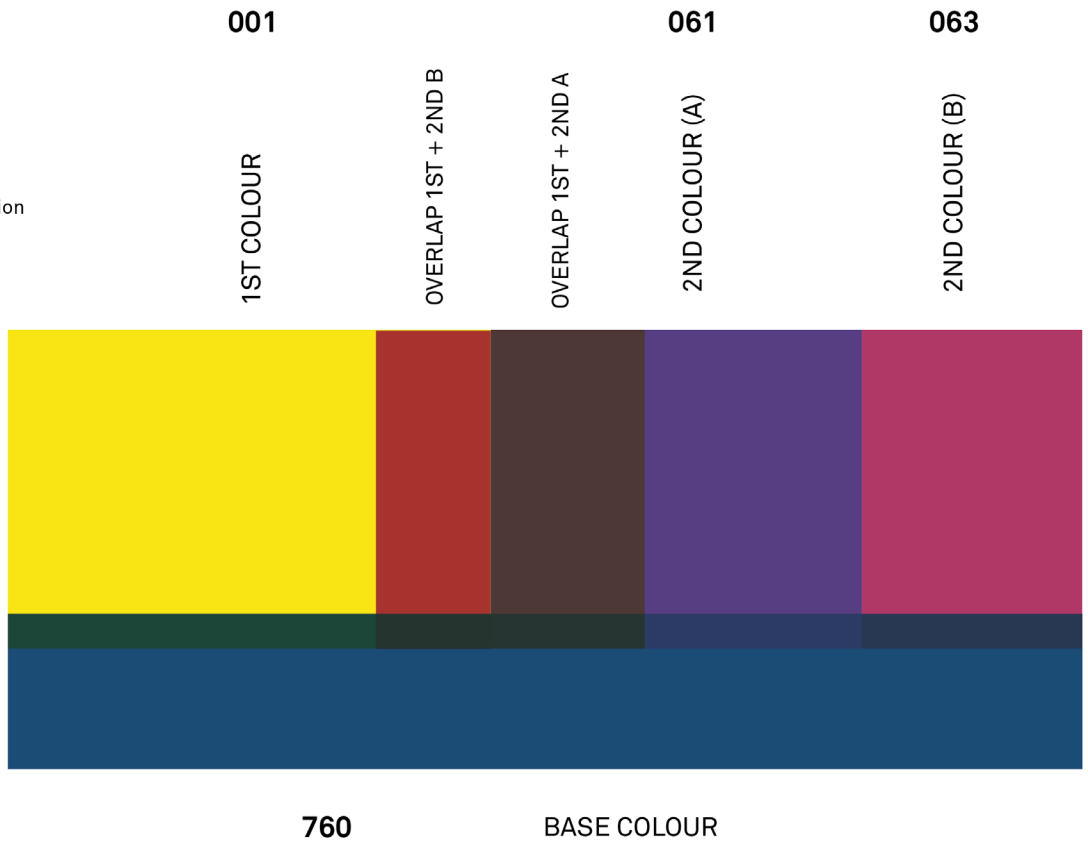

21:00

W8570 / 3 COLOUR BLOCKING /  
"Blocking 2"

**C2**

subdued earth tones w  
yellow purple contrast

560

2ND COLOUR (A)

046

1ST COLOUR

W8570

VERTICALE WAX HOLLANDAIS VISCO

GUARANTEED DUTCH WAX VISCO

W8570

20:00

W8570 / 4 COLOUR BLOCKING /  
"Blocking 1"

# C4

yellow purple contrast  
w diverse colour interaction

22:00

W8570 / 4 COLOUR BLOCKING /  
"Blocking 1"

018

178

073

**C5**

luminous blacks

1ST COLOUR

OVERLAP 1ST + 2ND B

OVERLAP 1ST + 2ND A

2ND COLOUR (A)

2ND COLOUR (B)

000

BASE COLOUR