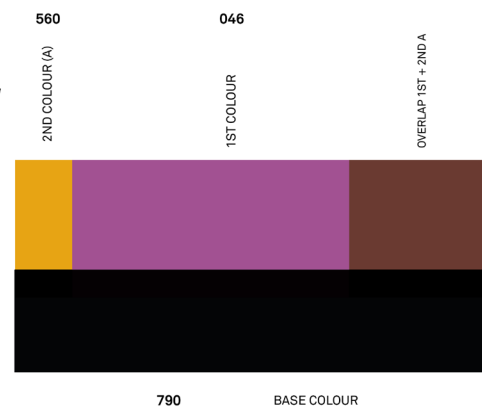

C2

subdued earth tones w
yellow purple contrast