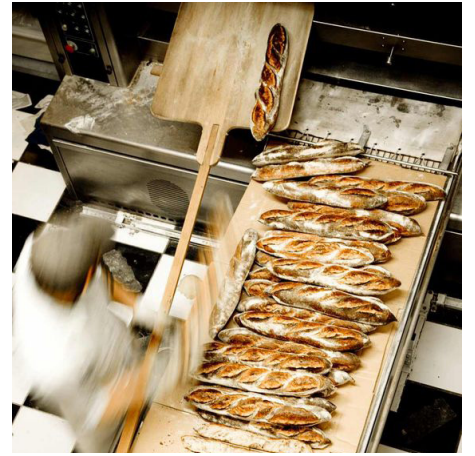

FARMSHOP BAKERY

MODERN TRADITION
WHERE ANCIENT GRAINS MEET MODERN MACHINERY

SAVOR FALL WITH DELICIOUS TREATS

Choose from Honey Madeline, GF Spiced Pumpkin Muffin, Berry Danish, Pear Galette 3", and many more.