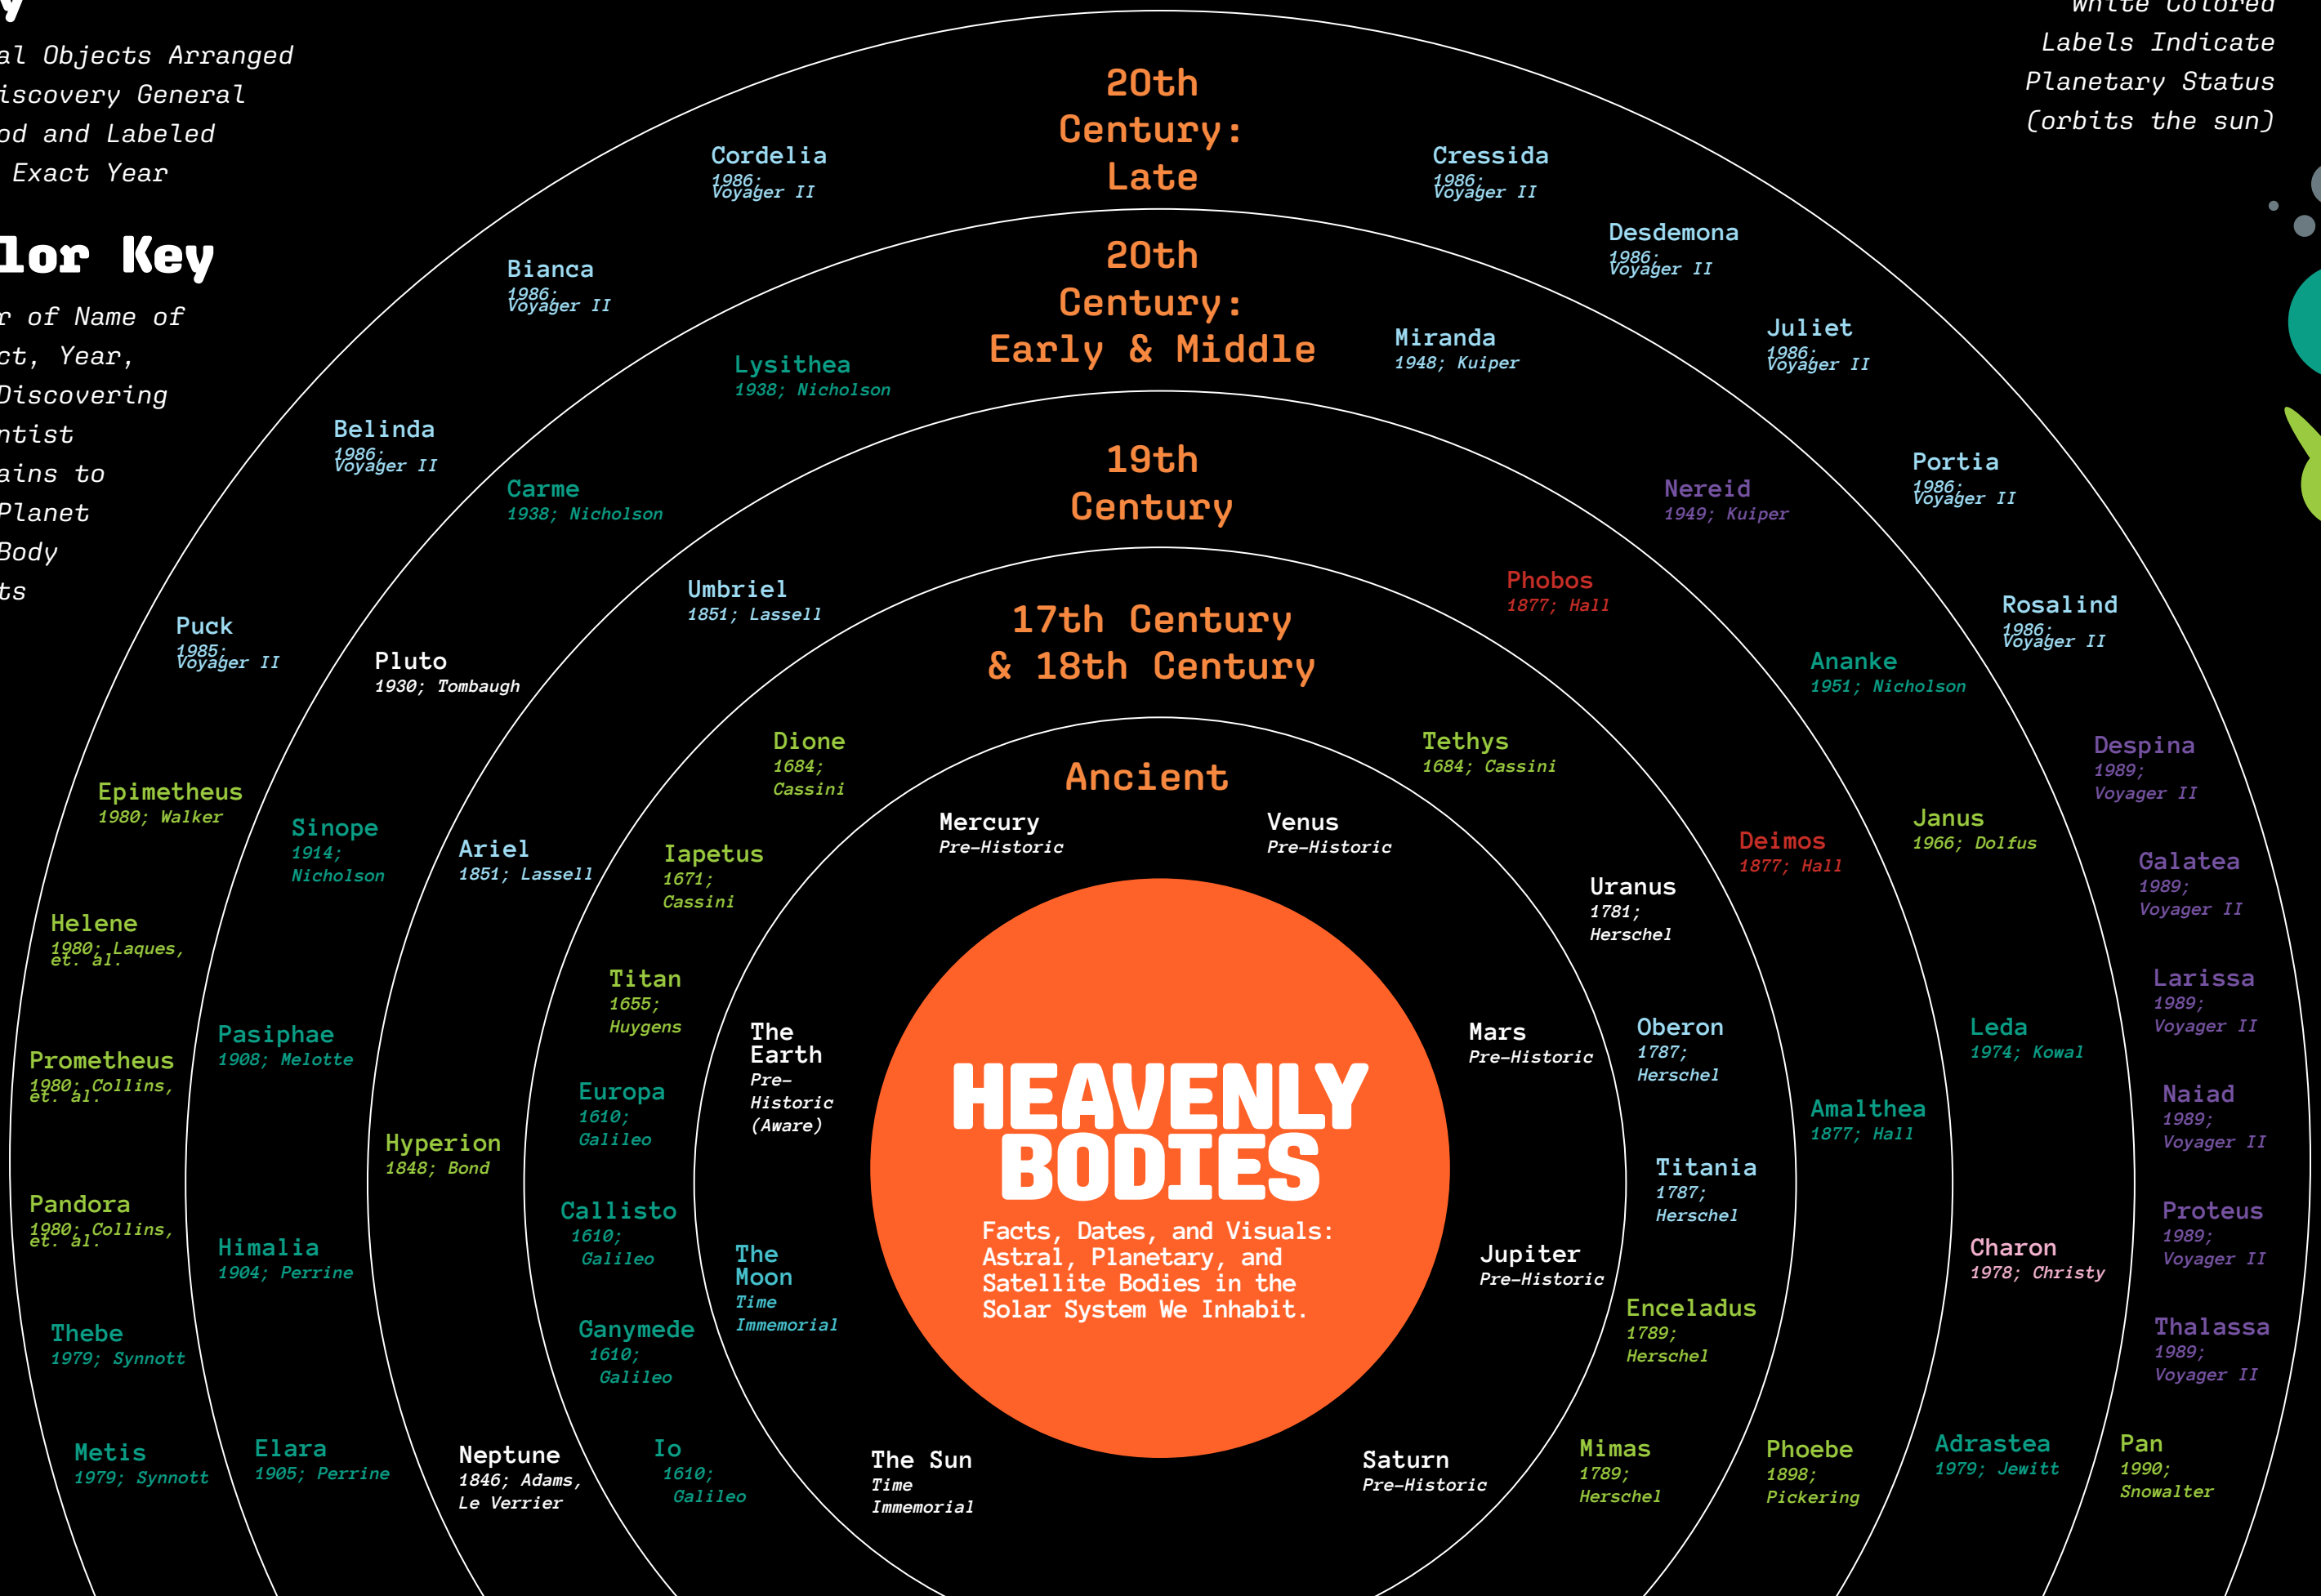

Key

Astral Objects Arranged by Discovery General Period and Labeled With Exact Year

Color Key

Color of Name of Object, Year, and Discovering Scientist Pertains to the Planet the Body Orbits

White Colored Labels Indicate Planetary Status (orbits the sun)

Inner ——— Outer

HEAVENLY BODIES

Facts, Dates, and Visuals: Astral, Planetary, and Satellite Bodies in the Solar System We Inhabit.

The Sun
Time Immemorial

The Earth
Pre-Historic (Aware)

The Moon
Time Immemorial

Saturn
Pre-Historic

Jupiter
Pre-Historic

Enceladus
1789; Herschel

Oberon
1787; Herschel

Uranus
1781; Herschel

Mars
Pre-Historic

Venus
Pre-Historic

Mercury
Pre-Historic

20th Century: Early & Middle

19th Century

17th Century & 18th Century

Ancient

Cordelia
1986; Voyager II

Bianca
1986; Voyager II

Belinda
1986; Voyager II

Puck
1985; Voyager II