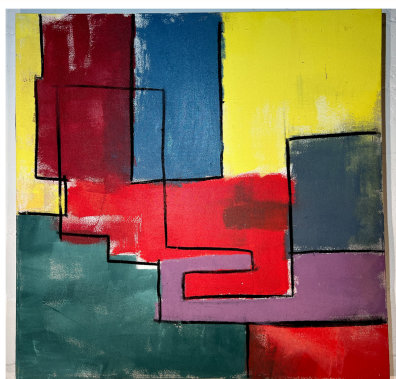

GEOFFREY CALLAHAN

M Melay Brochure

1. SOUTHSIDE SWIM
2400

2. CRAYOLA
2150

3. SOUND MOSAIC
2600

4. TAOS ADOBE
1850

5. CHASSÉ
1050

6. HYPERGRAPHIA
1250

7. FULL MOON
2600

8. SPRING MOSAIC
2600

9. I FIGURE
1250

GEOFFREY CALLAHAN

M Melay Brochure

10. EARTH MOSAIC
1000

11. RAIN MOSAIC
1250

12. CELLS
2200