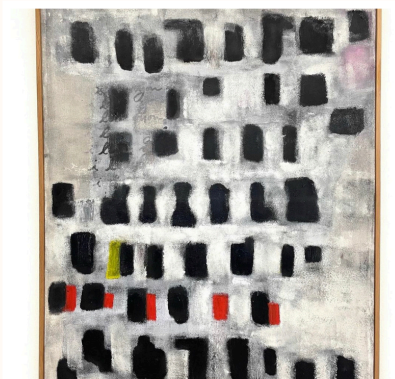

GEOFFREY CALLAHAN

M Melay Brochure

1. SOUTHSIDE SWIM
2400

2. CRAYOLA
2150

3. SOUND MOSAIC
2600

4. TAOS ADOBE
1850

5. CHASSÉ
1050

6. HYPERGRAPHIA
1250

7. FULL MOON
2600

8. SPRING MOSAIC
2600

9. I FIGURE
1250

GEOFFREY CALLAHAN

M Melay Brochure

10. EARTH MOSAIC
1000

11. RAIN MOSAIC
1250

12. CELLS
2200