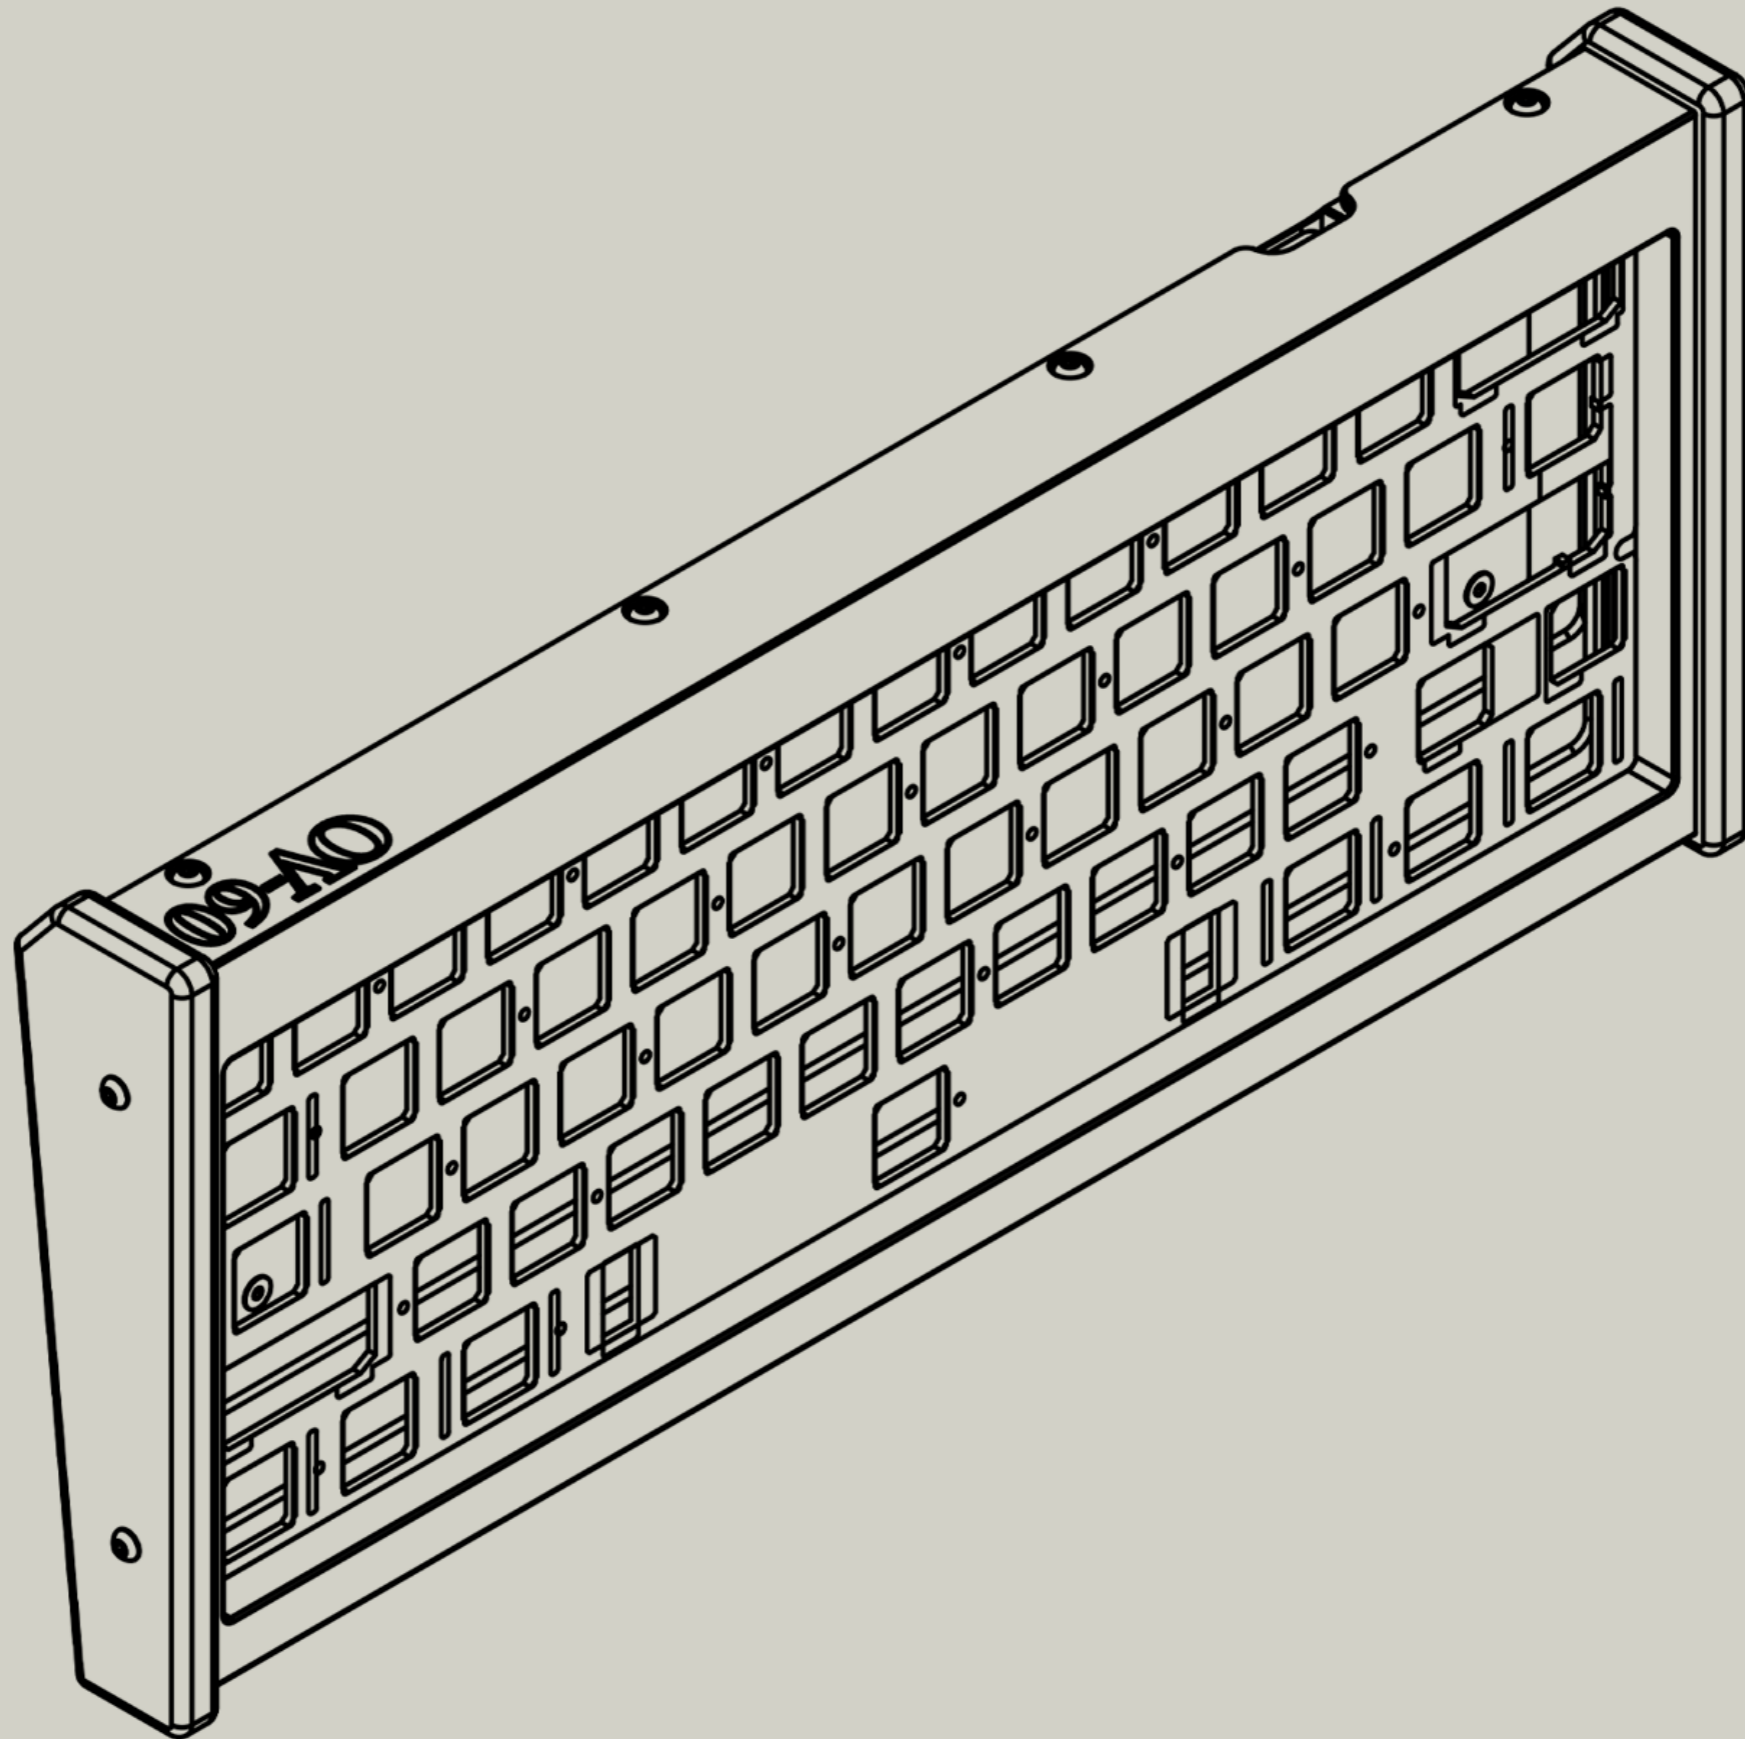

overture

overture