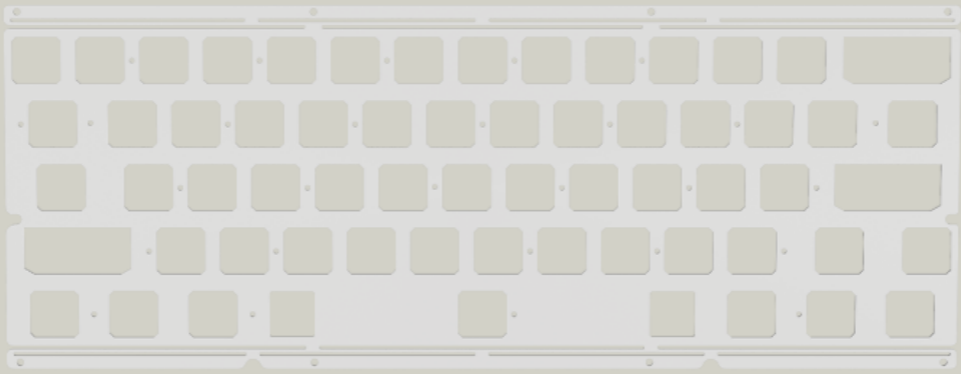

overture

The Overture 60 is a  
*leaf spring top-mounted*  
electrocapacitive keyboard.  
*7 Degree* typing angle.  
*Aluminum* top & bottom.  
*Copper* weight. *Walnut* accents.  
*1.7kg* ————— unbuilt.  
*18.7mm* adjusted front height.

**overture**

overture

overture

overture

T T T T

T

T

T