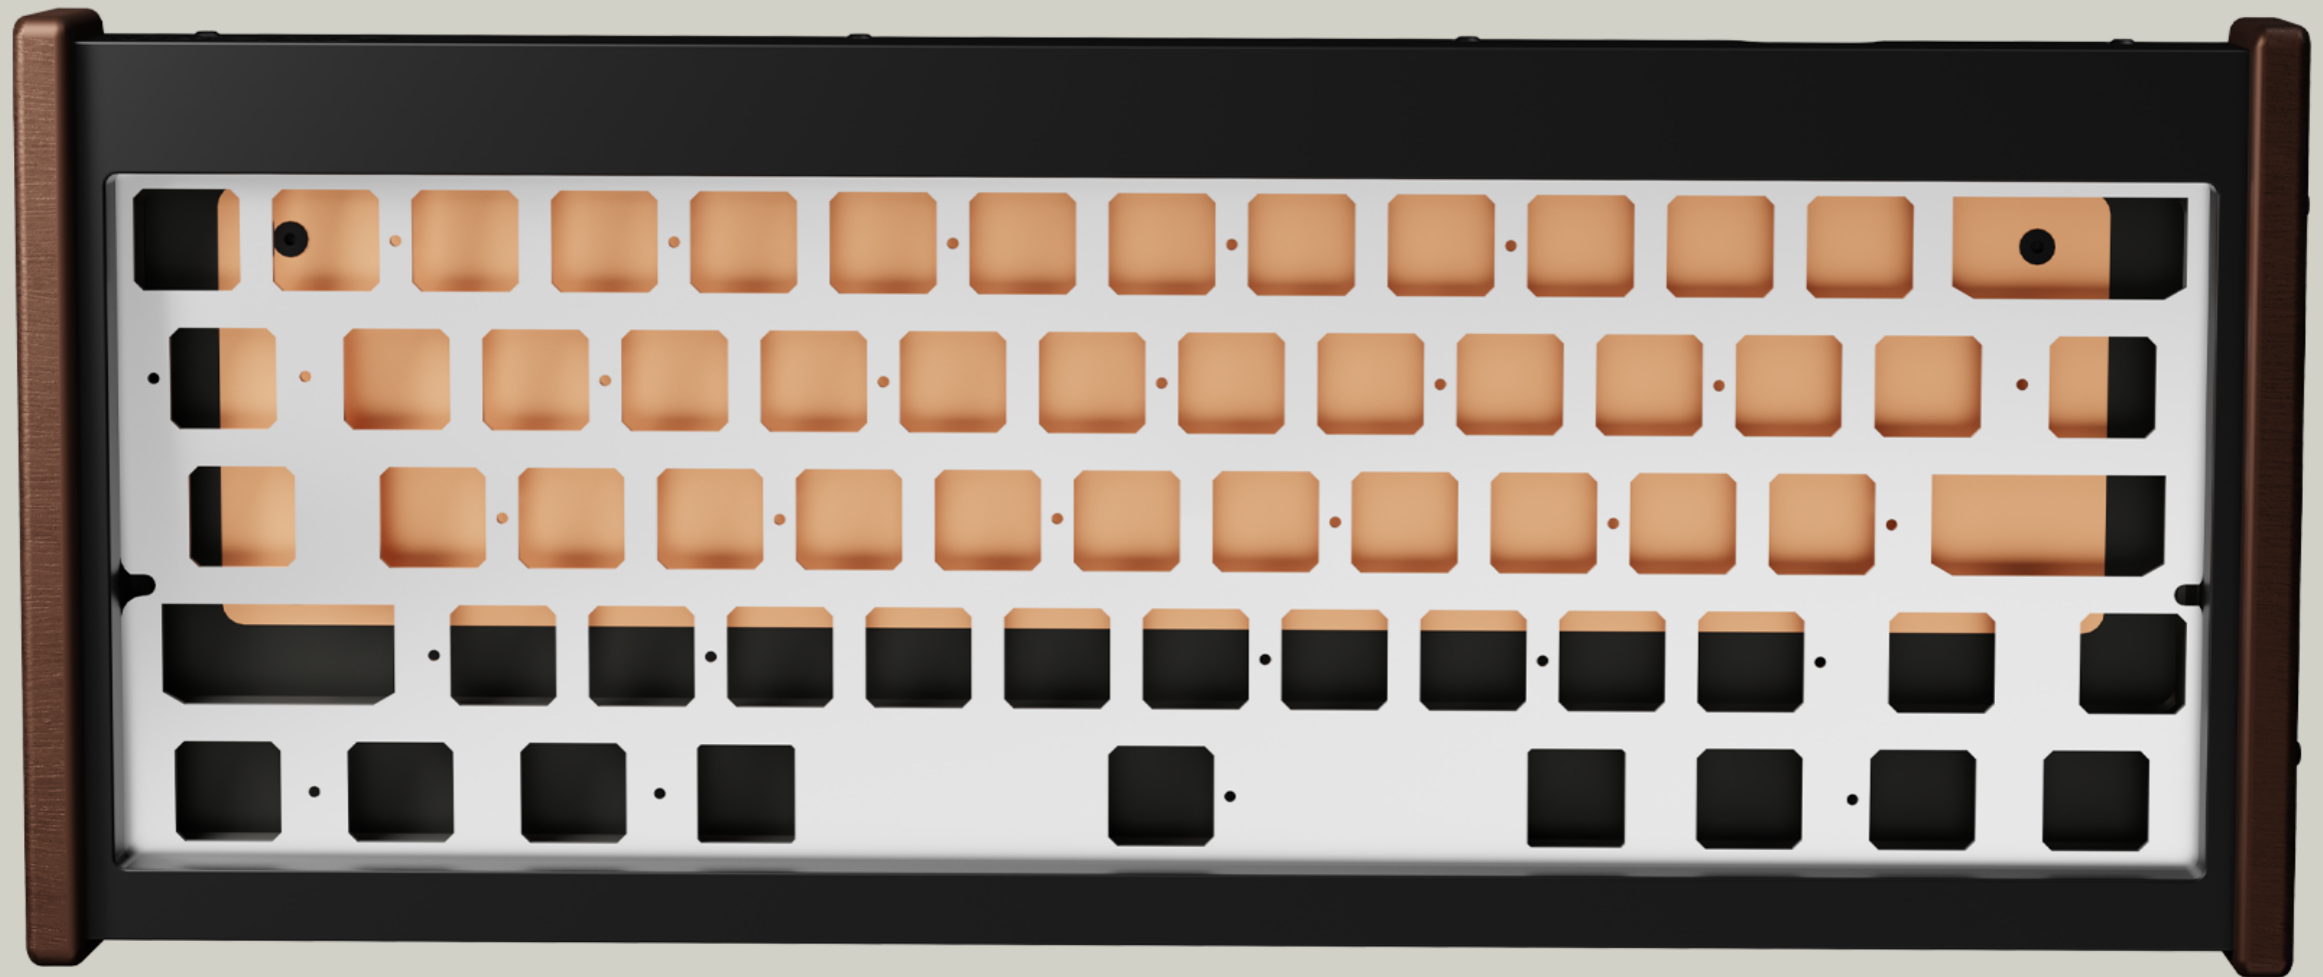

overture

The Overture 60 is a  
*leaf spring top-mounted*  
electrocapacitive keyboard.  
*7 Degree* typing angle.  
*Aluminum* top & bottom.  
*Copper* weight. *Walnut* accents.  
*1.7kg* ————— unbuilt.  
*18.7mm* adjusted front height.

Inspired by the OB-6 synthesizer, the Overture is that keyboard,  
*but in keyboard form.*

**overture**

Featuring the iconic engraving in the back,  
external screws that defy our meta of "screwless designs",  
and two large wooden accents,  
the Overture attempts to stand out in the 60% space.

T

overture

overture

**overture**

overture

**overture**