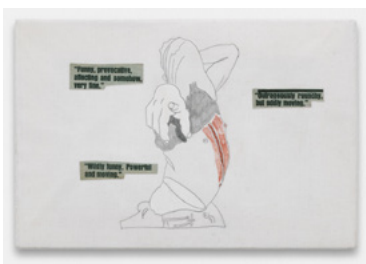

Victoria Colmegna  
*Riders in the Storm*

March 29 - May 2, 2018

*“Wildly funny. Powerful and moving.”*  
2018  
Oil on Canvas, Artist's Frame  
110 x 90 x 8 cm

*Room need to be piped and draped in cream or soft pink*  
2018  
Silk  
215 x 200 cm

*“Outrageously raunchy, but oddly moving.” (1)*  
2018  
Charcoal on Papier Calque, Boyfriend Tee  
24 x 33 cm

BONNY POON

Contact: Nathaniel Monjaret, Bonny Poon  
36 avenue d'Italie, Tour Rubis, Paris 75013, France  
+33 7 62 32 34 48  
info@bonnypoon.com  
bonnypoon.com

Victoria Colmegna  
*Riders in the Storm*

March 29 - May 2, 2018

*"Outrageously raunchy, but oddly moving."* (2)  
2018  
Charcoal on Papier Calque, Boyfriend Tee  
24 x 33 cm

*"Funny, provocative, affecting and somehow, very fine."*  
2018  
Charcoal on Papier Calque, Newsprint, Pencil  
Crayon, Boyfriend Tee  
21 x 30 cm