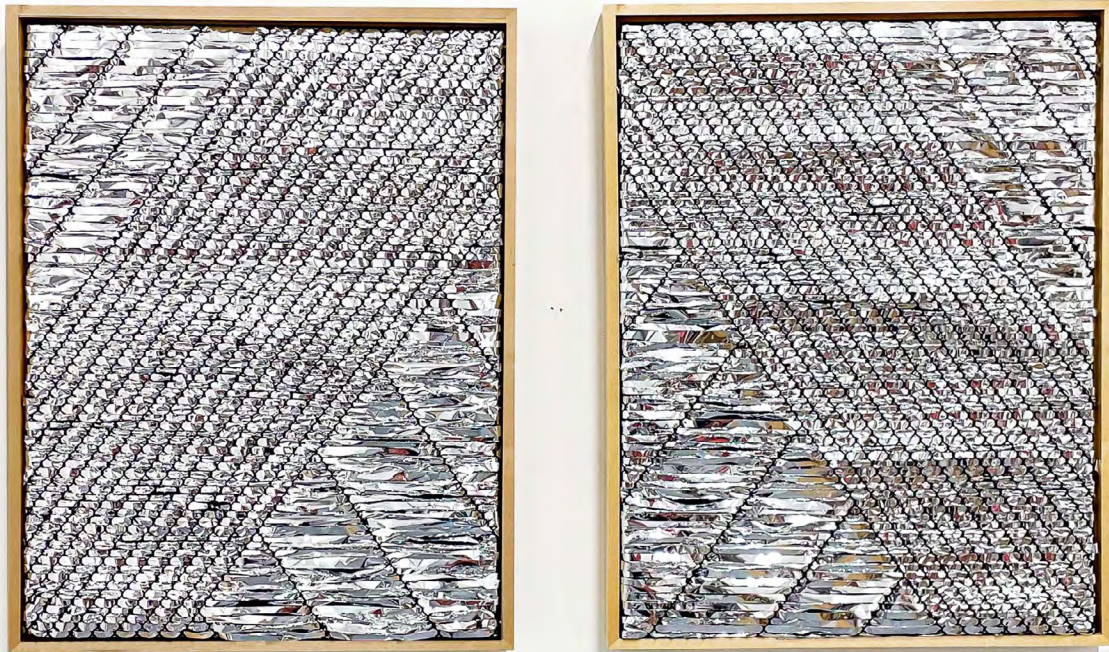

60" x 40" x 4"

2024

*please inquire for pricing*

studio@cheyenneconcepcion.com

cheyenneconcepcion.com

**SKY HIGH NO.6**

Natural Fibres, Black Polyester Netting, Wood  
40" x 40" x 2"  
2024

(currently working on a set of four of these in the studio)

*please inquire for pricing*

**THE GATES NO. 3 & NO. 4**

Mylar, Nylon Nets, Painted Ply in Maple Frame

18" x 24" x 2" (2)

2023

**THE GATES NO. 1 & NO. 2**

Mylar, Nylon Nets, Painted Ply in Maple Frame

18" x 24" x 2" (2)