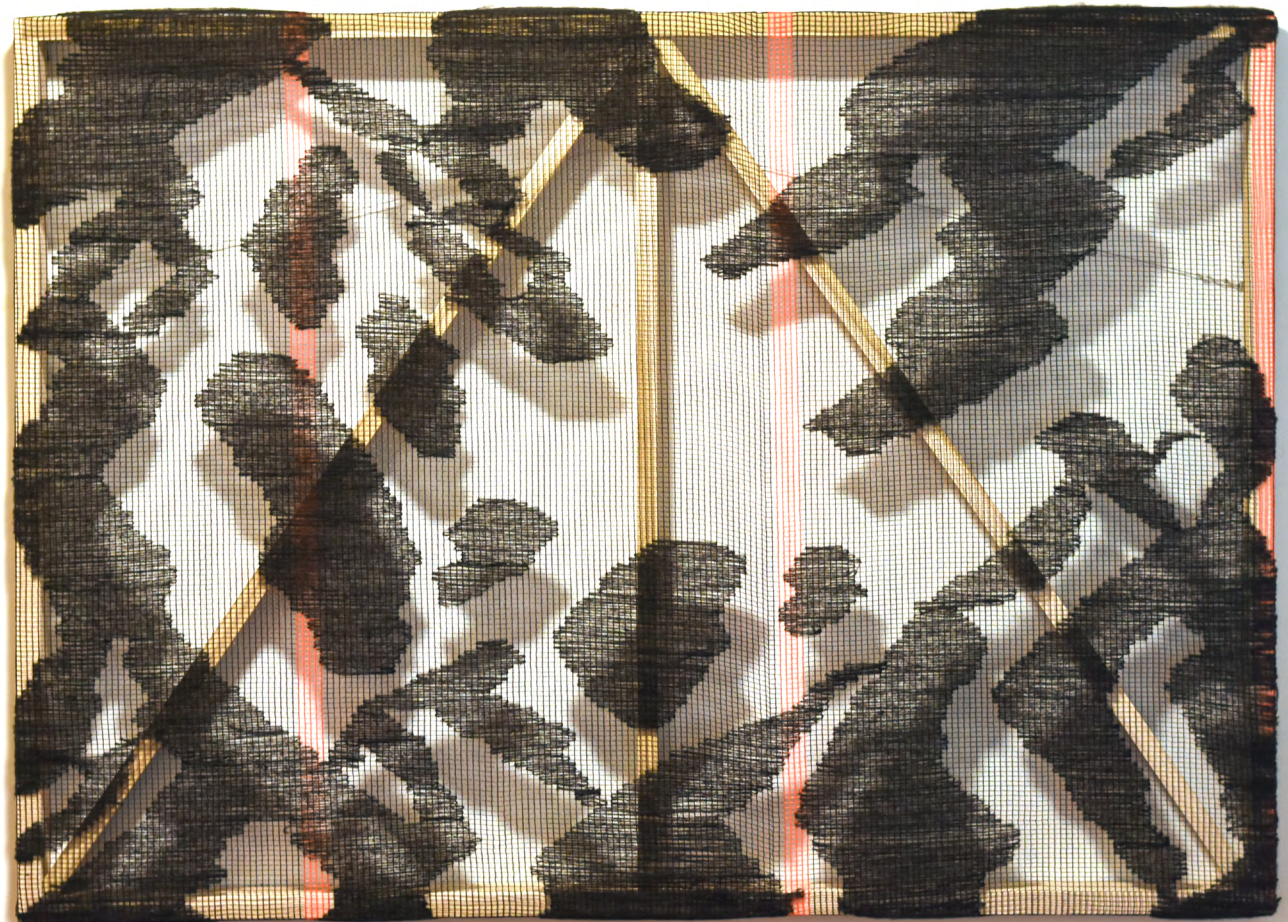

Natural Fibres, Nylon Construction Netting, Wood

60" x 40" x 4"

2023

*please inquire for pricing*

studio@cheyenneconcepcion.com

cheyenneconcepcion.com

**SKY HIGH NO. 5**

Natural Fibres, Nylon Construction Netting, Wood