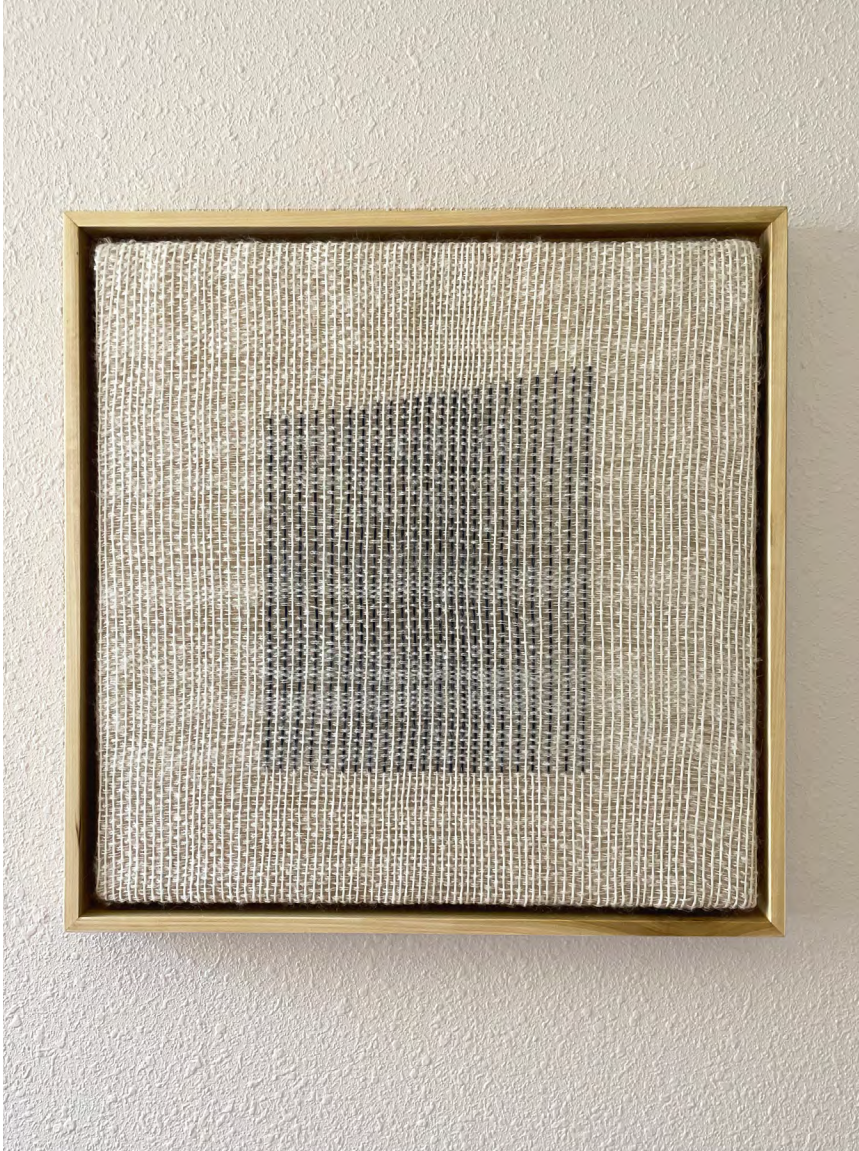

**WHITE NOISE NO. 7**

Natural Fibres, Ink, Plywood in Poplar Frame

30.5" x 40.5" x 2"

2023

*please inquire for pricing*

studio@cheyenneconcepcion.com

cheyenneconcepcion.com

**WHITE NOISE NO. 6**

Natural Fibres, Ink, Plywood in Poplar Frame

30.5" x 40.5" x 2"

2023

**WHITE NOISE NO. 5**

Natural Fibres, Ink, Plywood in Poplar Frame

30.5" x 40.5" x 2"

2023

**SOMETHING SPECIAL**

Natural Fibres, Ink, Plywood in Poplar Frame

20" x 20" x 2"

2022

*please inquire for pricing*

studio@cheyenneconcepcion.com

cheyenneconcepcion.com