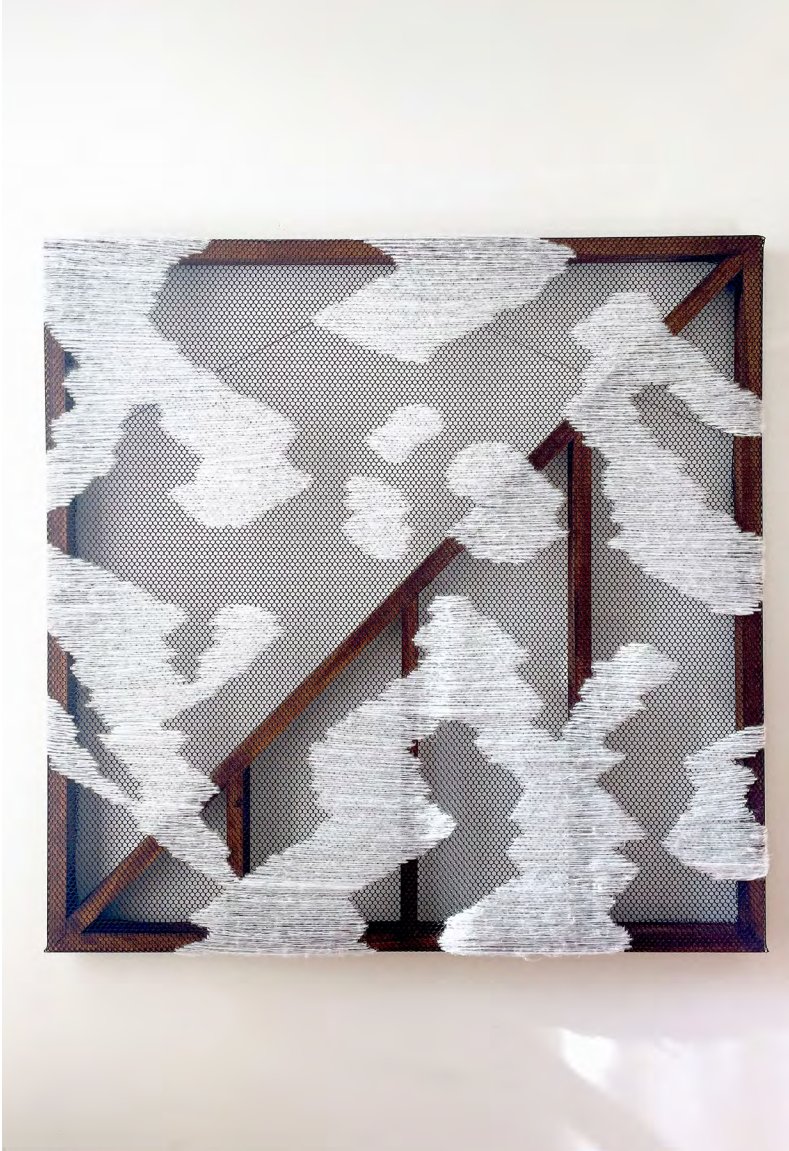

Natural Fibres, Nylon Construction Netting, Wood

42" x 20" x 2"

2023

**SKY HIGH NO. 3**

Natural Fibres, Nylon Construction Netting, Wood

50" x 24" x 2"

2023

**SKY HIGH NO. 4**

Natural Fibres, Nylon Construction Netting, Wood

60" x 40" x 4"

2023

*please inquire for pricing*

studio@cheyenneconcepcion.com

cheyenneconcepcion.com

**SKY HIGH NO. 5**

Natural Fibres, Nylon Construction Netting, Wood

60" x 40" x 4"

2024

*please inquire for pricing*

studio@cheyenneconcepcion.com

cheyenneconcepcion.com

**SKY HIGH NO.6**

Natural Fibres, Black Polyester Netting, Wood  
40" x 40" x 2"  
2024

(currently working on a set of four of these in the studio)