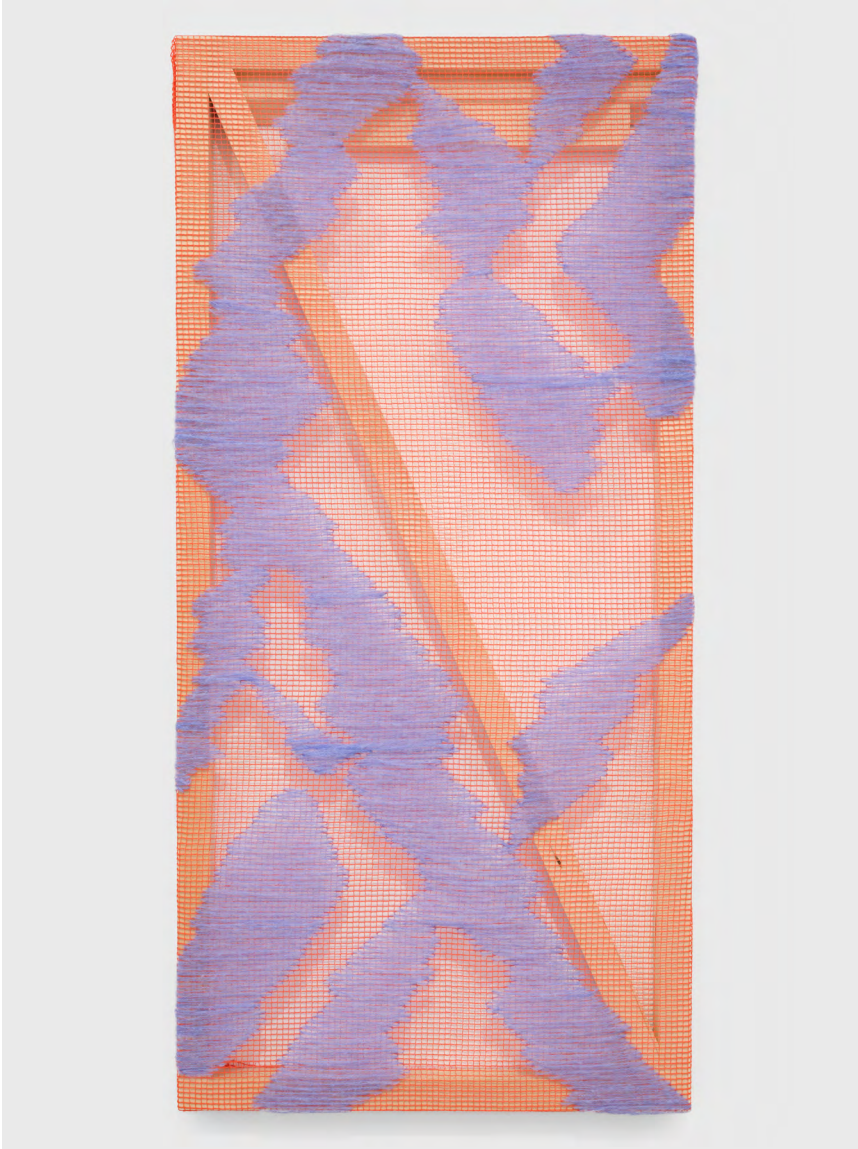

**SKY HIGH NO. 1**

Natural Fibres, Nylon Construction Netting, Wood

50" x 22" x 32"

2023

*please inquire for pricing*

studio@cheyenneconcepcion.com

cheyenneconcepcion.com

**SKY HIGH NO. 2**

Natural Fibres, Nylon Construction Netting, Wood

42" x 20" x 2"

2023

**SKY HIGH NO. 3**

Natural Fibres, Nylon Construction Netting, Wood

50" x 24" x 2"

2023

**SKY HIGH NO. 4**