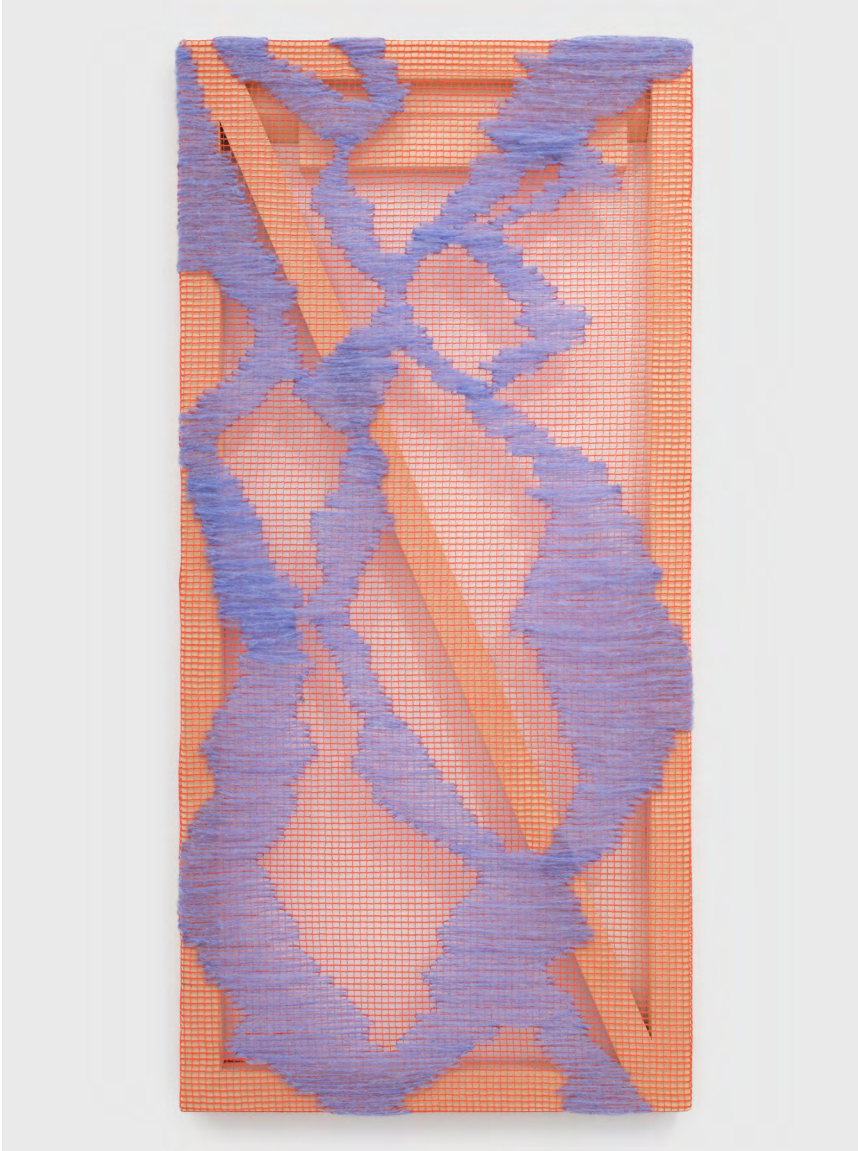

**SKY HIGH NO. 1**

Natural Fibres, Nylon Construction Netting, Wood

50" x 22" x 32"

2023

*please inquire for pricing*

studio@cheyenneconcepcion.com

cheyenneconcepcion.com

**SKY HIGH NO. 2**

Natural Fibres, Nylon Construction Netting, Wood

42" x 20" x 2"

2023

**SKY HIGH NO. 3**

Natural Fibres, Nylon Construction Netting, Wood

50" x 24" x 2"

2023

**SKY HIGH NO. 4**

Natural Fibres, Ink, Plywood in Poplar Frame

30.5" x 40.5" x 2"

2023

**WHITE NOISE NO. 5**

Natural Fibres, Ink, Plywood in Poplar Frame

30.5" x 40.5" x 2"

2023

**SOMETHING SPECIAL**