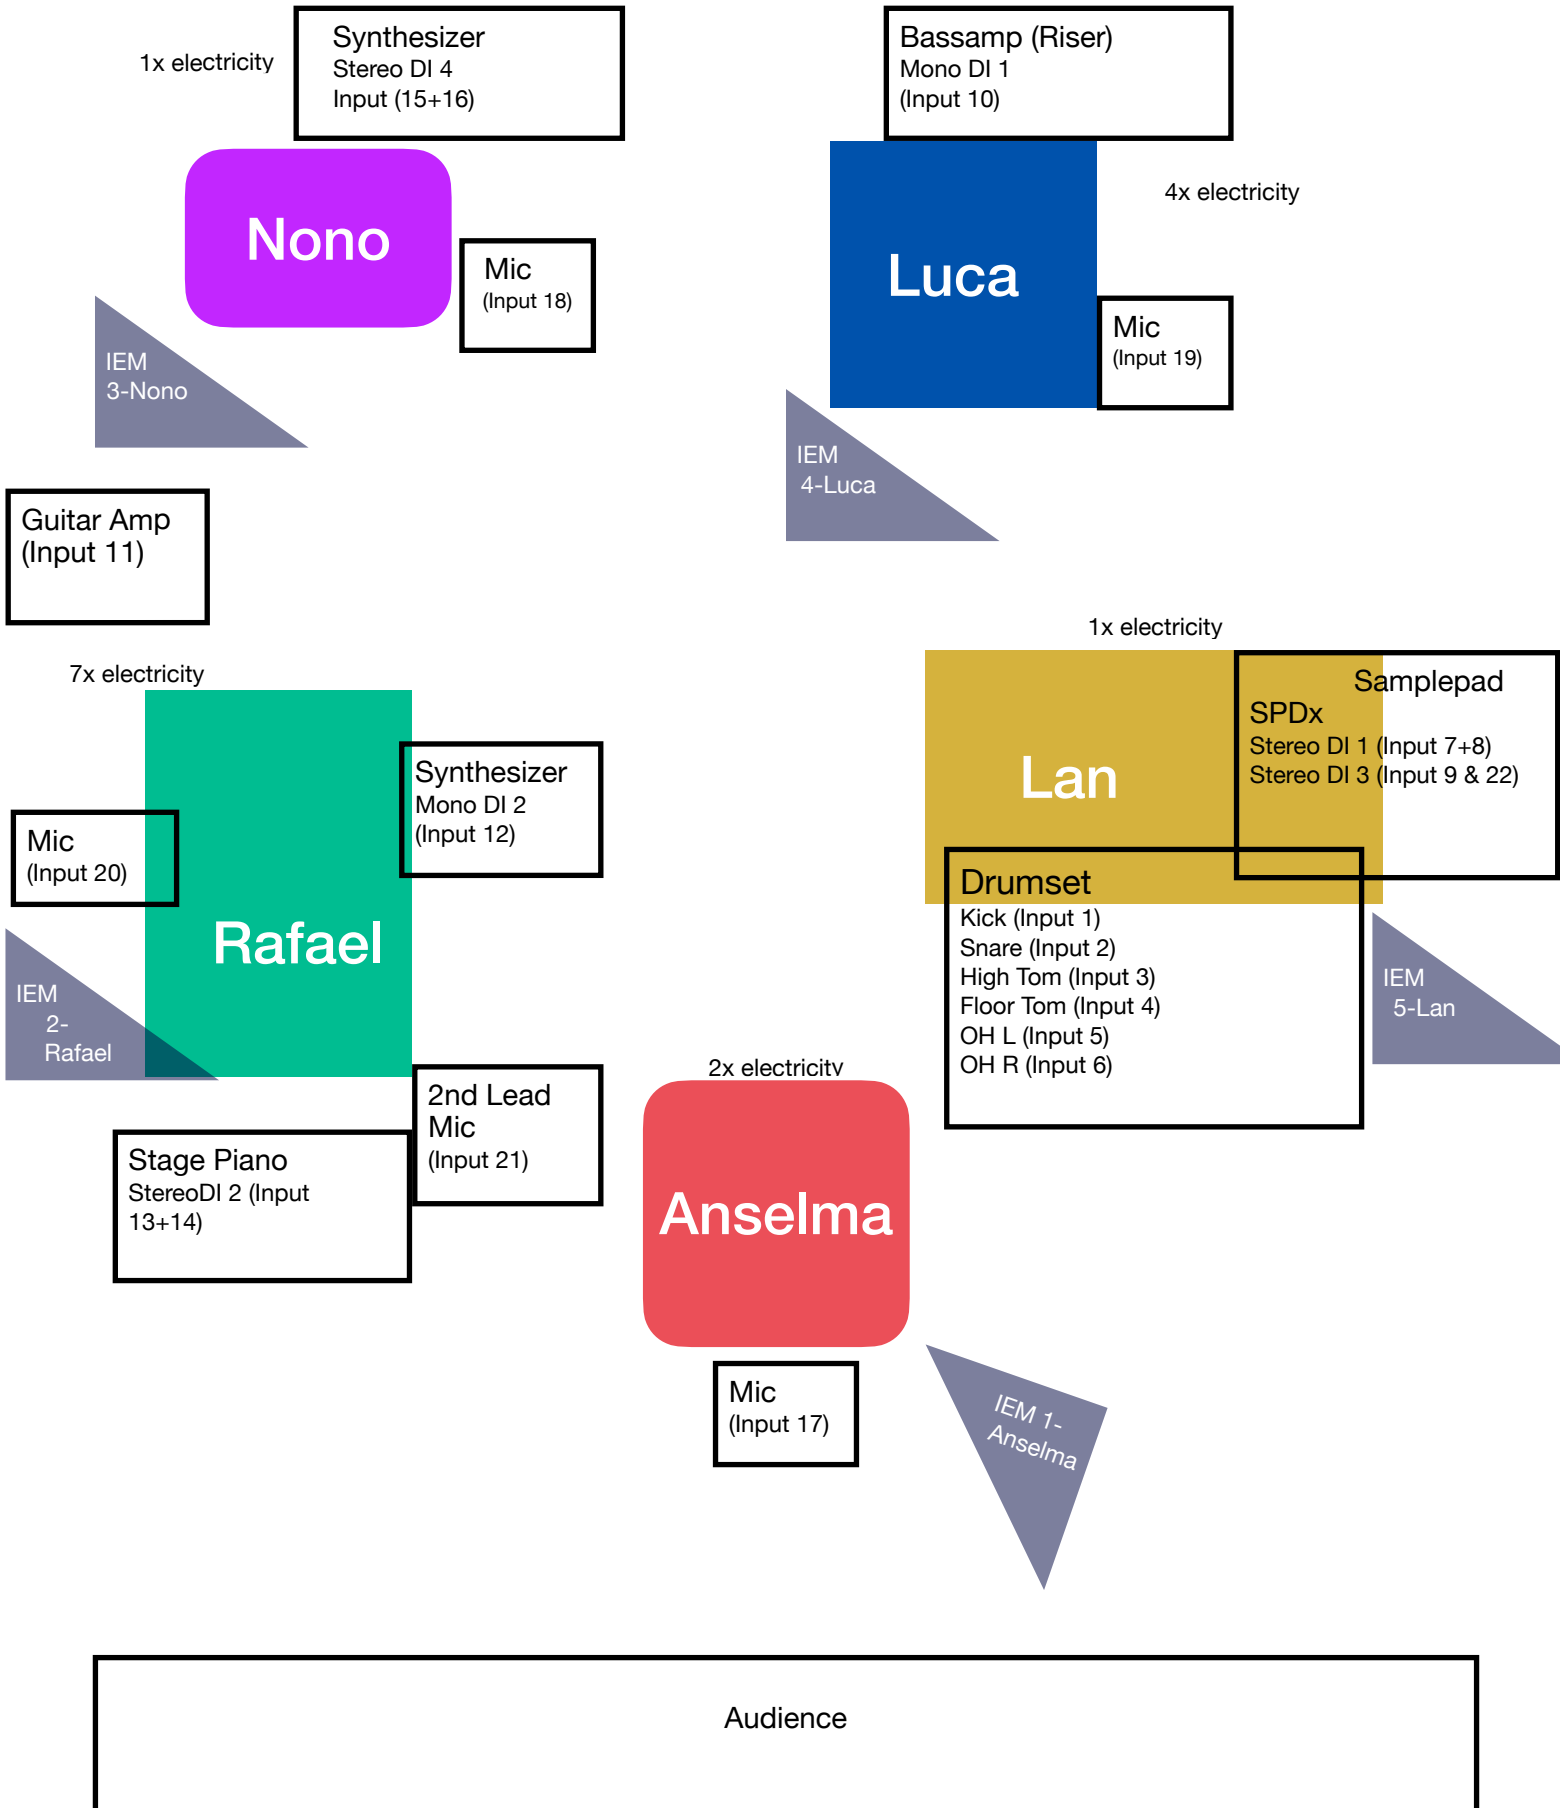

oh alien

Techrider

The band consists of 5 musicians.

We will bring our own sound engineer (Stefan Angerer).

Our music is indiepop, melancholic, danceable and should be loud and immersive.

Here are some audio samples:

Monitoring:

We are using In-Ear Monitoring and need 5 separate aux channels (ideally available in stereo. Meaning 10 mono aux channels).

To be organized by location:

- Drumset + Drumthrone + drumrug
- Bass amplifier (amp + speaker + riser/table)
- Guitar Amplifier
- Electric Piano (or Grand piano)
- 3 Keyboard stands (height adjustable)
- Microphones (see input list) + sufficient microphone stands
- 2x Mono DI-Boxes
- 4x Stereo DI-Boxes
- 5x XLR connections for our In-Ear Monitoring (10 if stereo)
- A sufficiently large FOH space
- A professional digital Mixing Desk
- A professional and sufficiently loud PA system (speakers, subwoofer, amplifier, etc).

Stageplan

Inputliste

#	Instrument			
1	Kick	D112/e902		
2	Snare	SM57/e904		
3	High Tom	e904		
4	Floor Tom	e904		
5	OH L	Km184/C451		
6	OH R	Km184/C451		
7	Samplepad (Roland Spdx) L	STEREO DI 1		
8	Samplepad (Roland Spdx) R	STEREO DI 1		
9	Samplepad (Roland Spdx) Subout 1	STEREO DI 3 L		
10	E-Bass	MONO DI 1		
11	Guitar	SM57		
12	Synth Minilogue	MONO DI 2		
13	E-Piano L	STEREO DI 2		
14	E-Piano R	STEREO DI 2		
15	Synthesizer Stereo L	STEREO DI 4		
16	Synthesizer Stereo R	STEREO DI 4		
17	Leadvocal MIC			
18	Backingvocal MIC	SM57		
19	Backingvocal MIC	SM58		
20	Backingvocal MIC	SM58		
21	2nd Leadvocal MIC @piano			
22	Clicktrack (Roland Spdx) Subout 2	STEREO DI 3 R		
Monitor	OUTPUT In Ear Monitoring		Aux Send	
1	Anselma (Leadvocals) In Ear Monitoring			
2	Rafael (Keyboards)			
3	Nono (Backingvocals)			
4	Luca (Bass)			
5	Lan (Drums)			