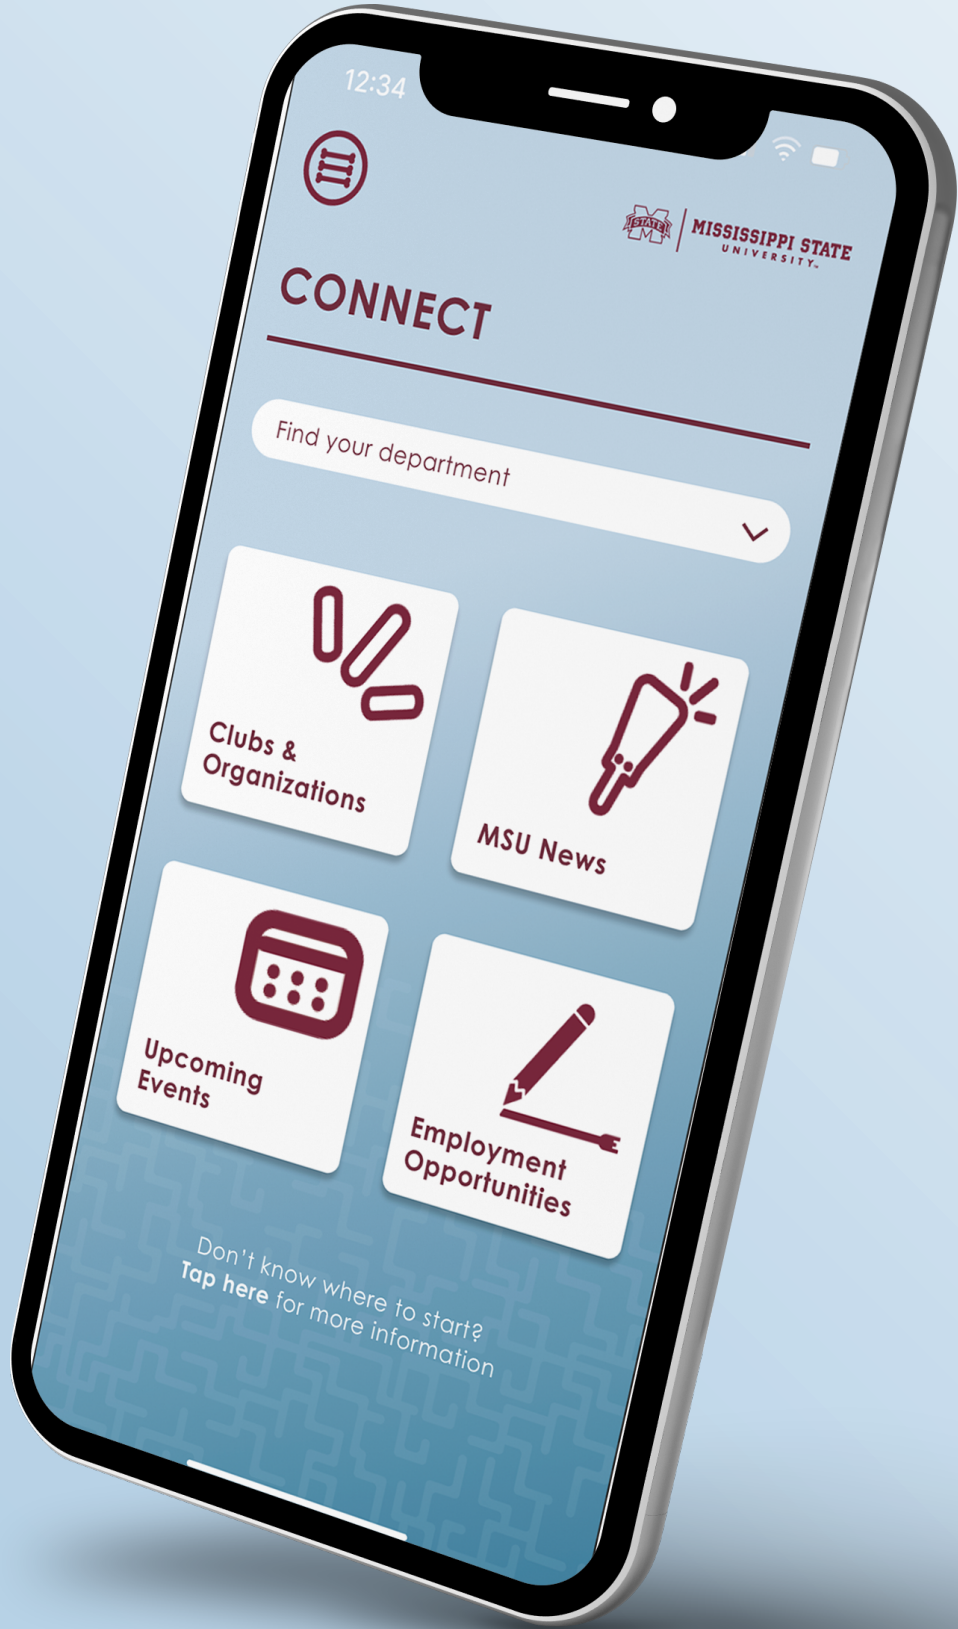

1 2 3 4 5 6 7 8 9 0 ! ? @ # &

ICONOGRAPHY

AI REPRESENTATION

Meet the face of Bark-Plug! This is the avatar of the AI technology that will assist you with anything & everything Mississippi State. The design captures a bot-like bulldog with a style representative of the Bark-Plug brand.

PATTERN

To capitalize on the main focus of connectivity, this pattern encompasses the countless links & circuits found subjectively throughout technology and the human mind.

MOCKUPS

- Sleek and modern
- 2/3's of the screen utilized for chatting
- Hamburger menu for webpage to function consistently to mobile page
- News/fact of the day panel under our logo
- Reinforce the connection to the community that BarkPlug initiates

MOBILE MOCKUPS

WIREFRAME

1. App opens to login, would continue through NetID and Duo Mobile verification

3. After typing, the landing (New Chat) smart animates to the Recent Chat thread.

While the bot is typing, a logo animation displays the loading process. Once loaded, the bot's response will smart animate under the chat.

2. Once signed in, the landing allows for new chats with access to the menu.

Menu provides navigation to each category, and provides an MSU related fact of the day. This space can also be utilized for any important announcements pertaining to the university.