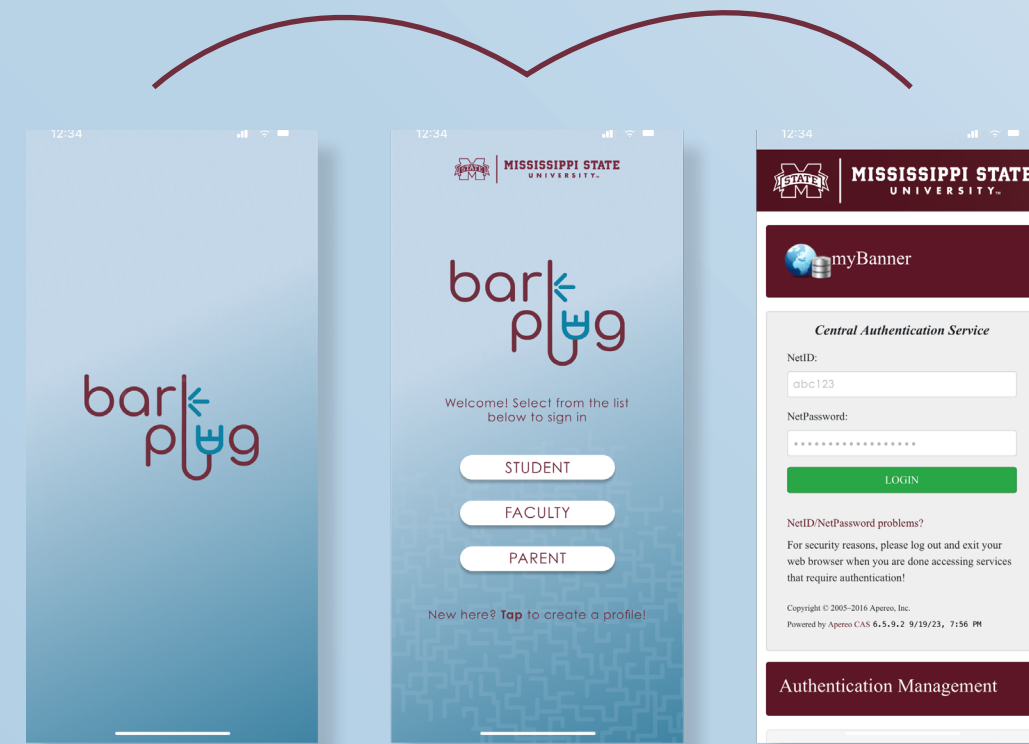

1 2 3 4 5 6 7 8 9 0 ! ? @ # &

ICONOGRAPHY

AI REPRESENTATION

Meet the face of Bark-Plug! This is the avatar of the AI technology that will assist you with anything & everything Mississippi State. The design captures a bot-like bulldog with a style representative of the Bark-Plug brand.

PATTERN

To capitalize on the main focus of connectivity, this pattern encompasses the countless links & circuits found subjectively throughout technology and the human mind.

MOCKUPS

- Sleek and modern
- 2/3's of the screen utilized for chatting
- Hamburger menu for webpage to function consistently to mobile page
- News/fact of the day panel under our logo
- Reinforce the connection to the community that BarkPlug initiates

MOBILE MOCKUPS

WIREFRAME

1. App opens to login, would continue through NetID and Duo Mobile verification

3. After typing, the landing (New Chat) smart animates to the Recent Chat thread.

While the bot is typing, a logo animation displays the loading process. Once loaded, the bot's response will smart animate under the chat.

2. Once signed in, the landing allows for new chats with access to the menu.

Menu provides navigation to each category, and provides an MSU related fact of the day. This space can also be utilized for any important announcements pertaining to the university.