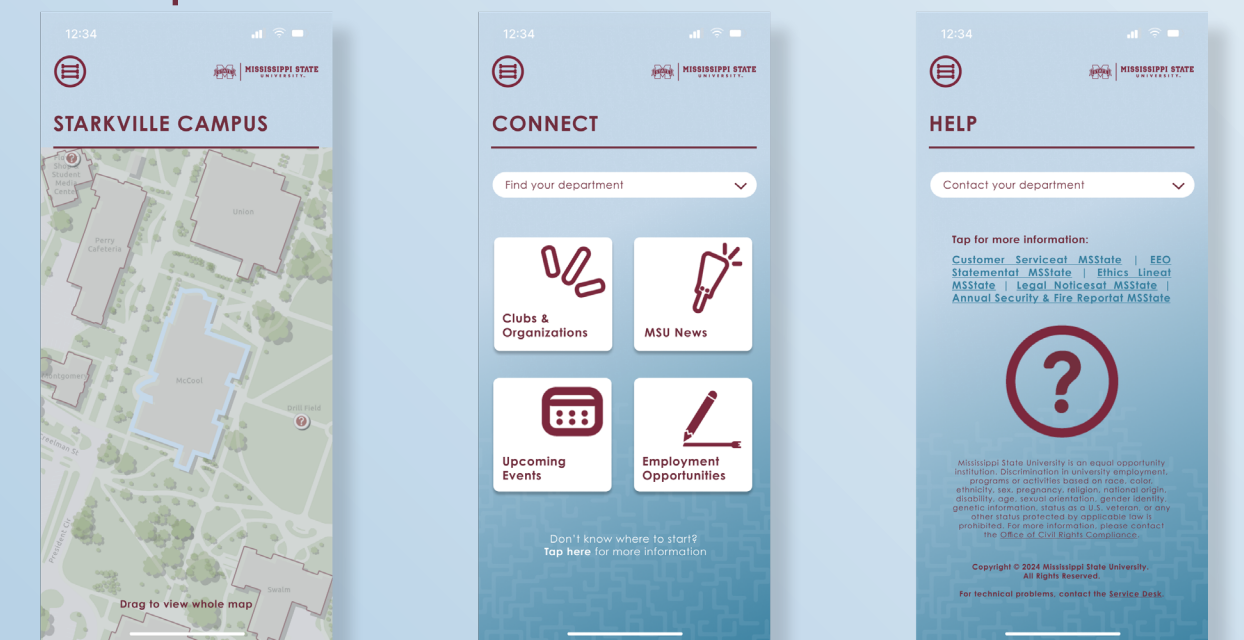

PATTERN

To capitalize on the main focus of connectivity, this pattern encompasses the countless links & circuits found subjectively throughout technology and the human mind.

MOCKUPS

- Sleek and modern
- 2/3's of the screen utilized for chatting
- Hamburger menu for webpage to function consistently to mobile page
- News/fact of the day panel under our logo
- Reinforce the connection to the community that BarkPlug initiates

MOBILE MOCKUPS

WIREFRAME

1. App opens to login, would continue through NetID and Duo Mobile verification

3. After typing, the landing (New Chat) smart animates to the Recent Chat thread.

While the bot is typing, a logo animation displays the loading process. Once loaded, the bot's response will smart animate under the chat.

2. Once signed in, the landing allows for new chats with access to the menu.

Menu provides navigation to each category, and provides an MSU related fact of the day. This space can also be utilized for any important announcements pertaining to the university.

4. Chats containing links will either direct to available hubs (Campus Map etc.) within the app or to a pre-existing MSU source.

5. The profile page provides basic information pertaining to the "Customize Avatar" hub allows for a personalized experience through avatar color and design selection