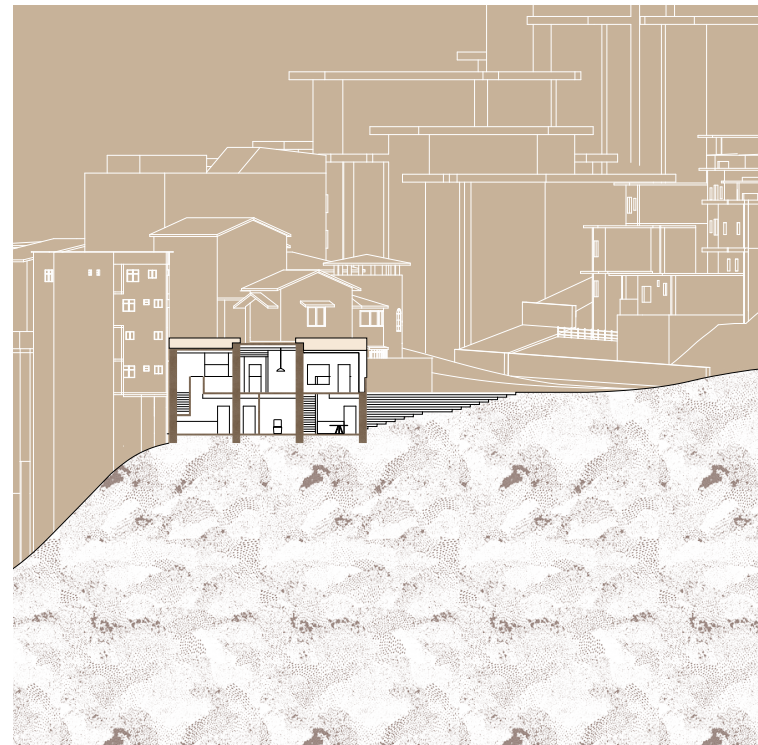

Sebastian Karreth de Miguel

Index

0	Earth Architecture - Artist Residence in Brazil	p. 2
1	Sport Complex in Oakland, CA	p. 5
2	Wood Pavillion	p. 7
3	Judith Lee Stonarch Traveling Scholaship	p. 8
4	Solid / Void Explorations	p. 9
5	5 Unit House in Japan	p. 10
6	Sleeping platform for Honda Element	p. 11
7	2 Person Tent	p. 13

Project 0

Earth Architecture - Testing

Project 0

Earth Architecture - Artist Residence in Brazil

Project 0

Earth Architecture - Artist Residence in Brazil

Project 1

Sport Complex in Oakland, CA

Project 7

2 Person Tent