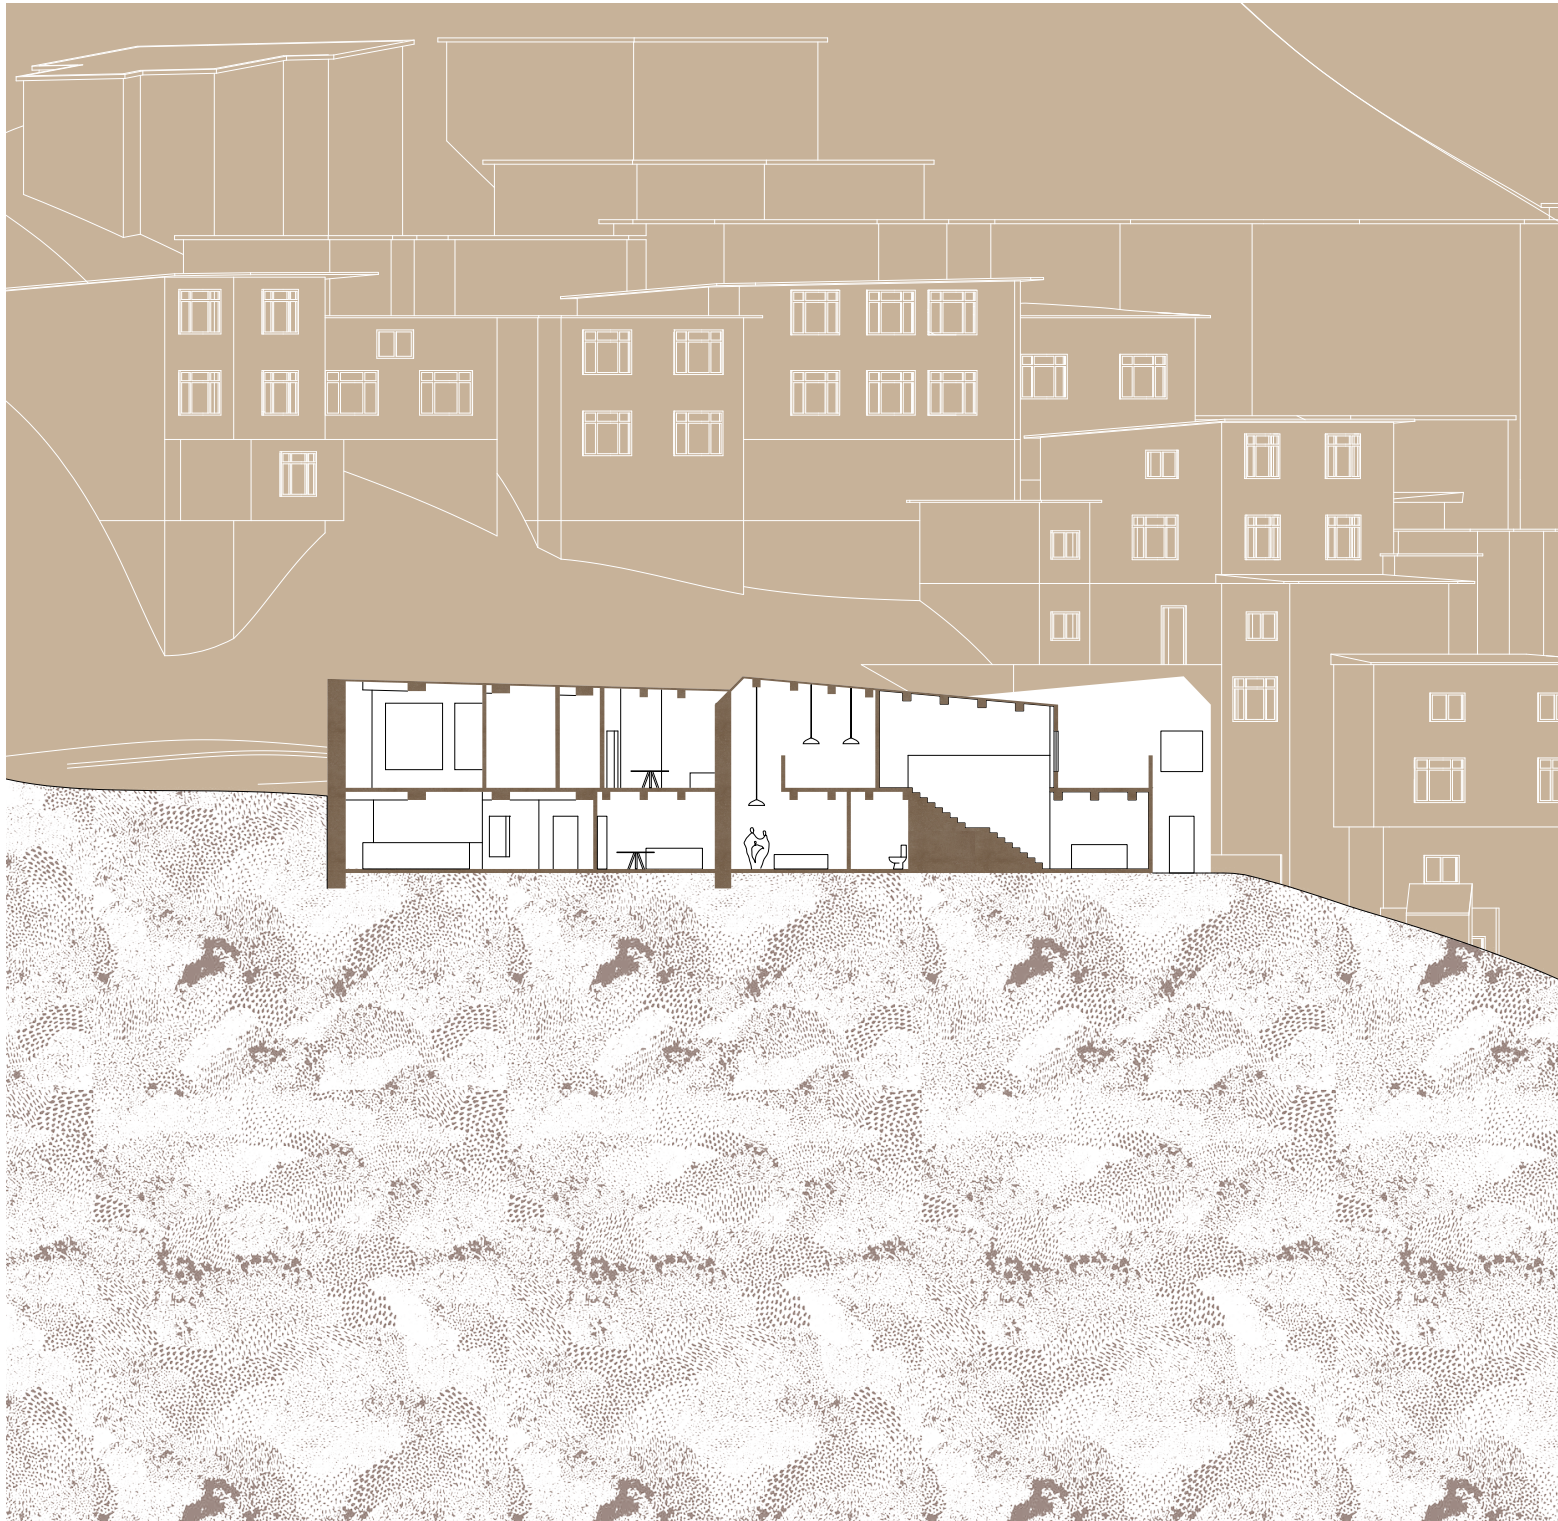

Sebastian Karreth de Miguel

Index

0	Earth Architecture - Artist Residence in Brazil	p. 2
1	Sport Complex in Oakland, CA	p. 5
2	Wood Pavillion	p. 7
3	Judith Lee Stonarch Traveling Scholaship	p. 8
4	Solid / Void Explorations	p. 9
5	5 Unit House in Japan	p. 10
6	Sleeping platform for Honda Element	p. 11
7	2 Person Tent	p. 13

Project 0

Earth Architecture - Testing

Project 0

Earth Architecture - Artist Residence in Brazil

Project 0

Earth Architecture - Artist Residence in Brazil

Project 1

Sport Complex in Oakland, CA

Project 1

Sport Complex in Oakland, CA

Project 2

Wood Pavillion

Project 3

Judith Lee Stonarch Traveling Scholarship

Project 4

Solid / Void Explorations

Project 7

2 Person Tent