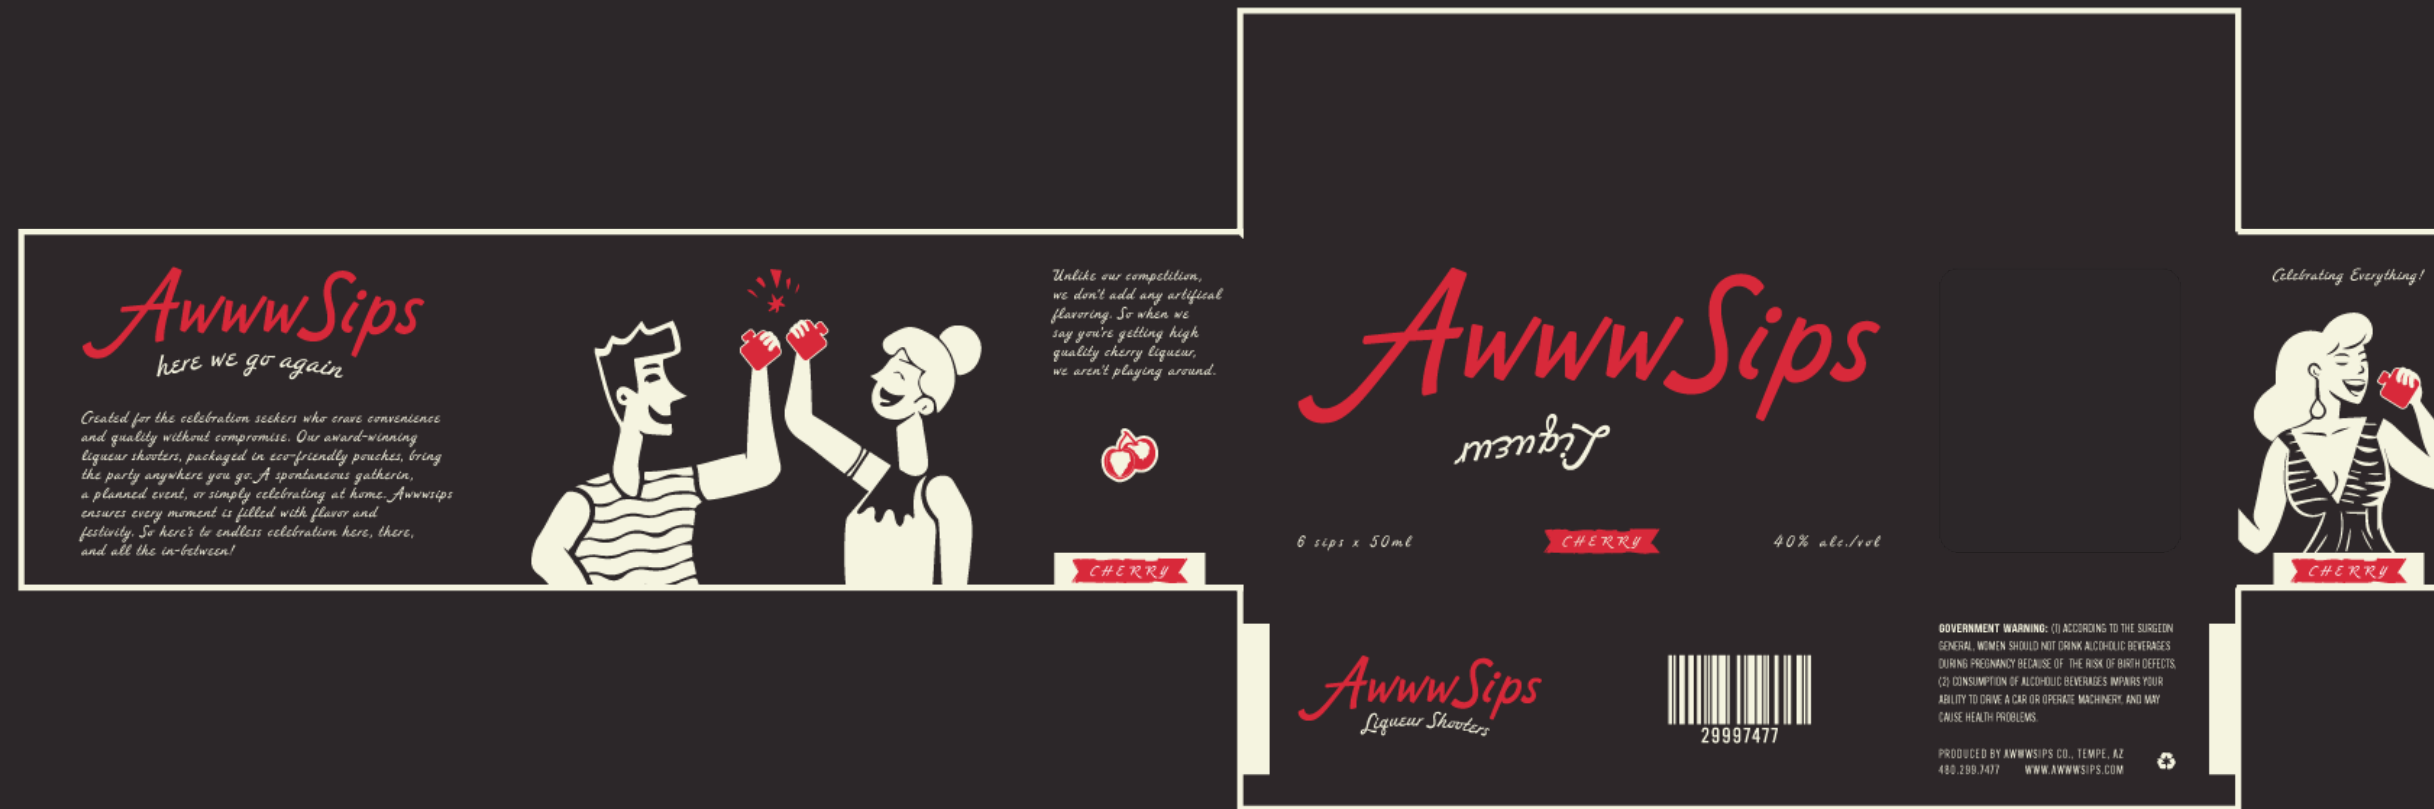

Packaging Development