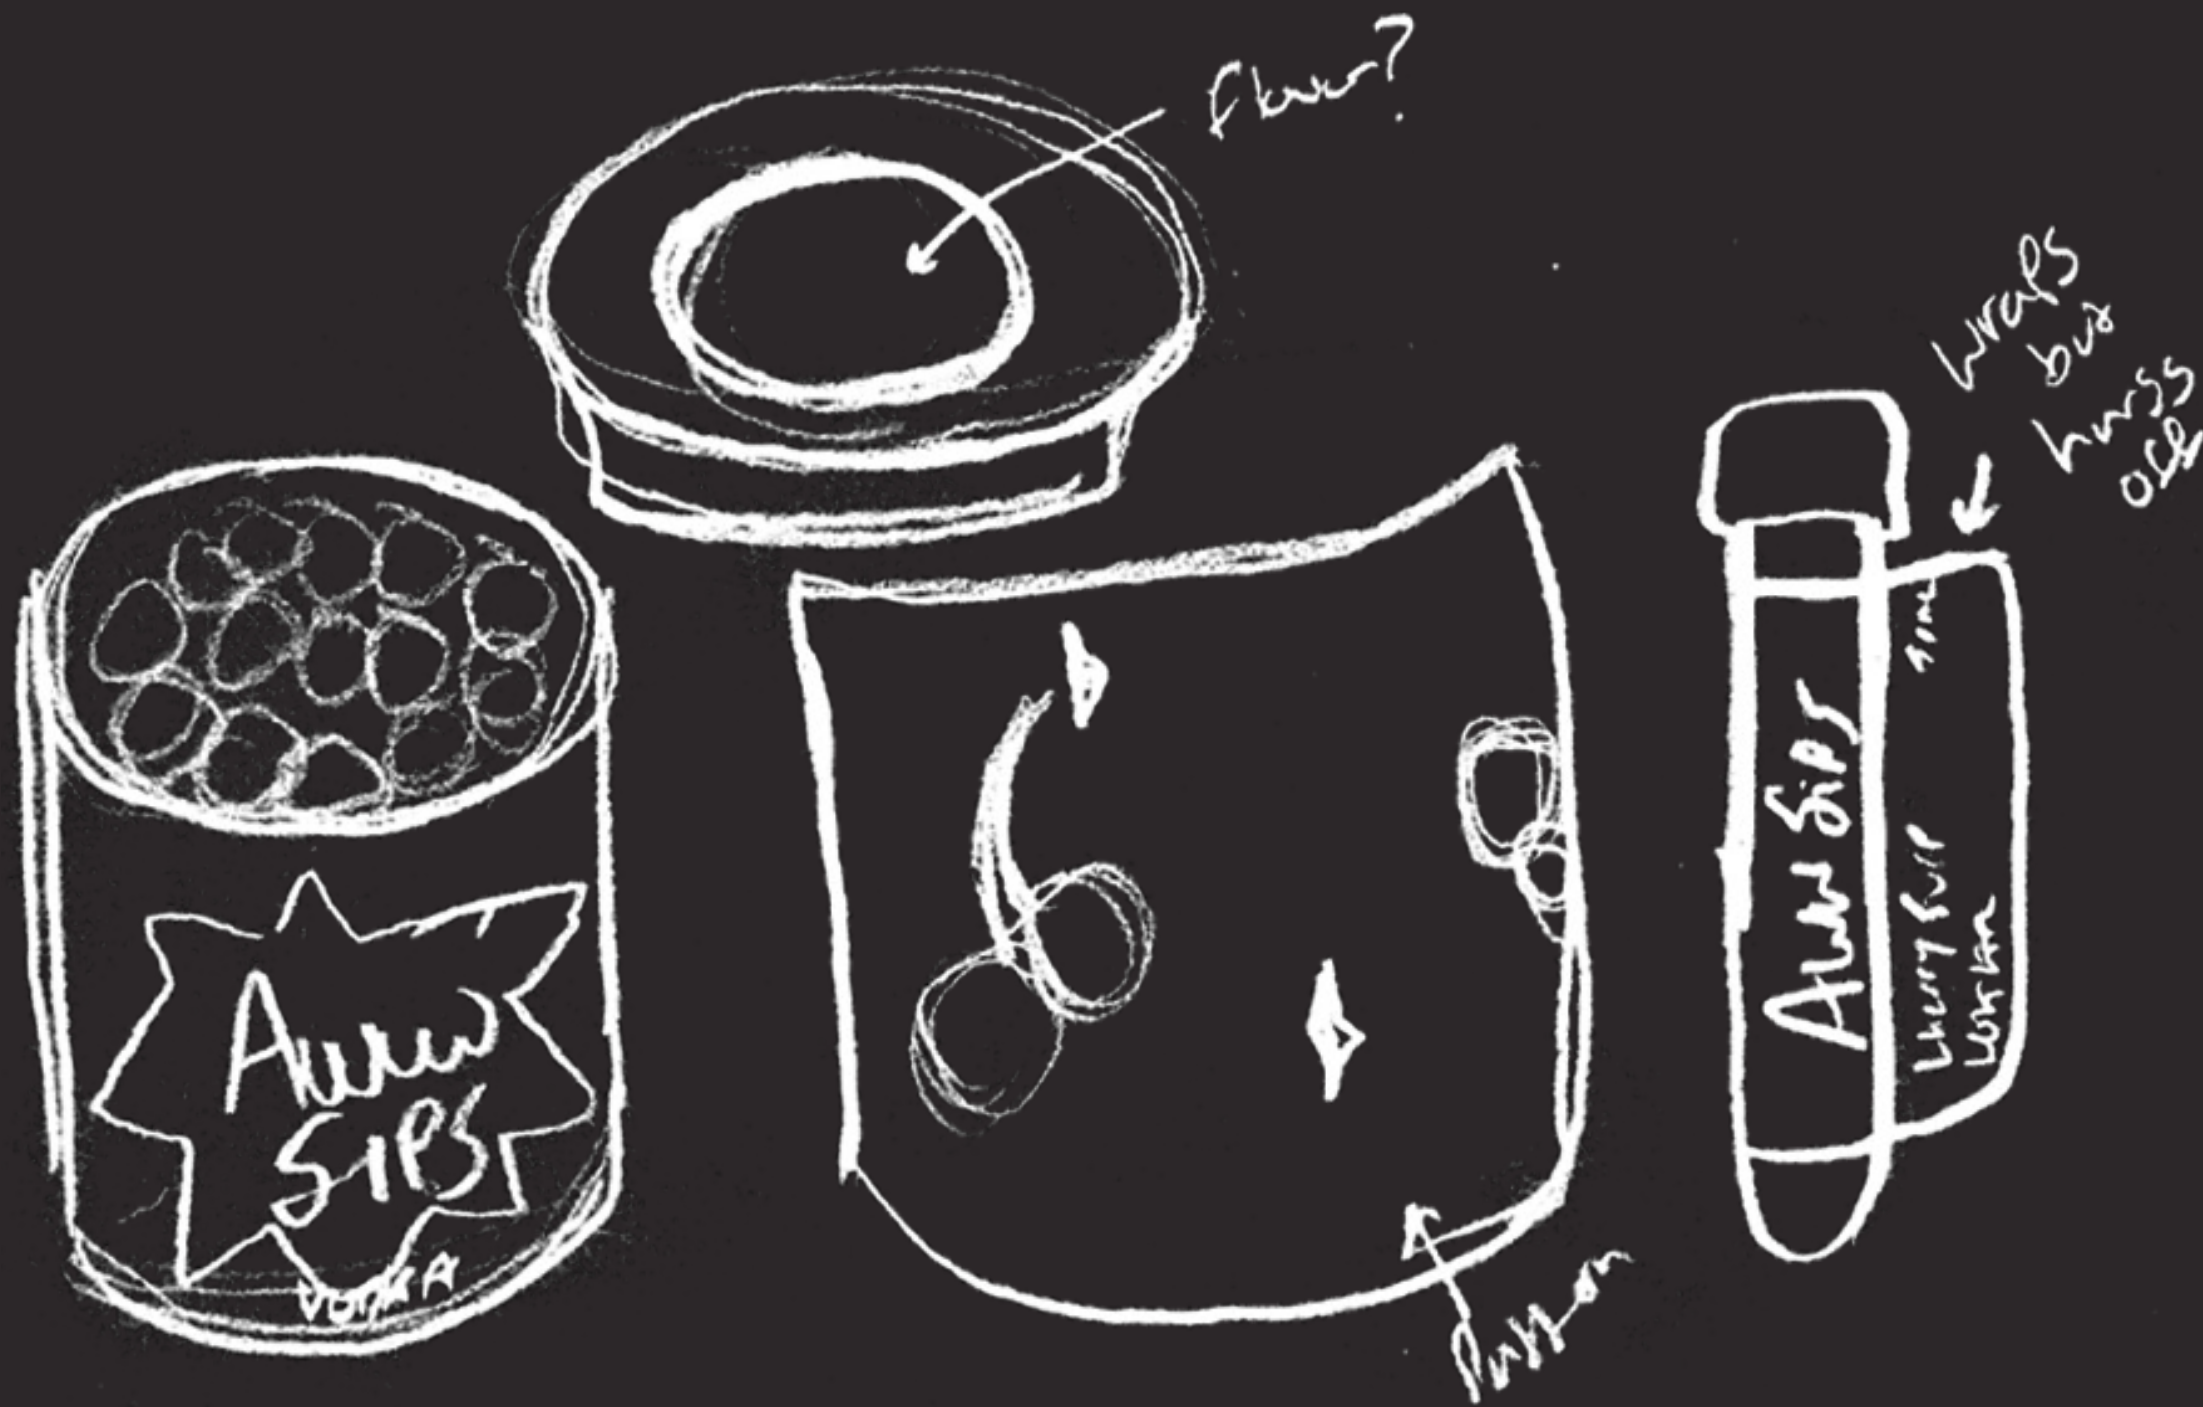

Icons & Patterns

Packaging Moodboard

Packaging Sketches

Strongest Packaging Concept

We aimed to revolutionize the shooter experience by prioritizing convenience, sustainability, and standout design. Our packaging solution is compact and lightweight, ensuring easy portability for consumers on the go. Unlike traditional plastic shooters that are bulky and cumbersome, our packaging is sleek and streamlined, making it effortless to slip into a bag, boot or pocket for any occasion. Its user-friendly design ensures quick and hassle-free access, allowing consumers to enjoy their favorite liqueurs without any fuss. Additionally, our unique design stands out in the marketplace, with eye-catching visuals and branding that draw attention on shelves and online platforms.