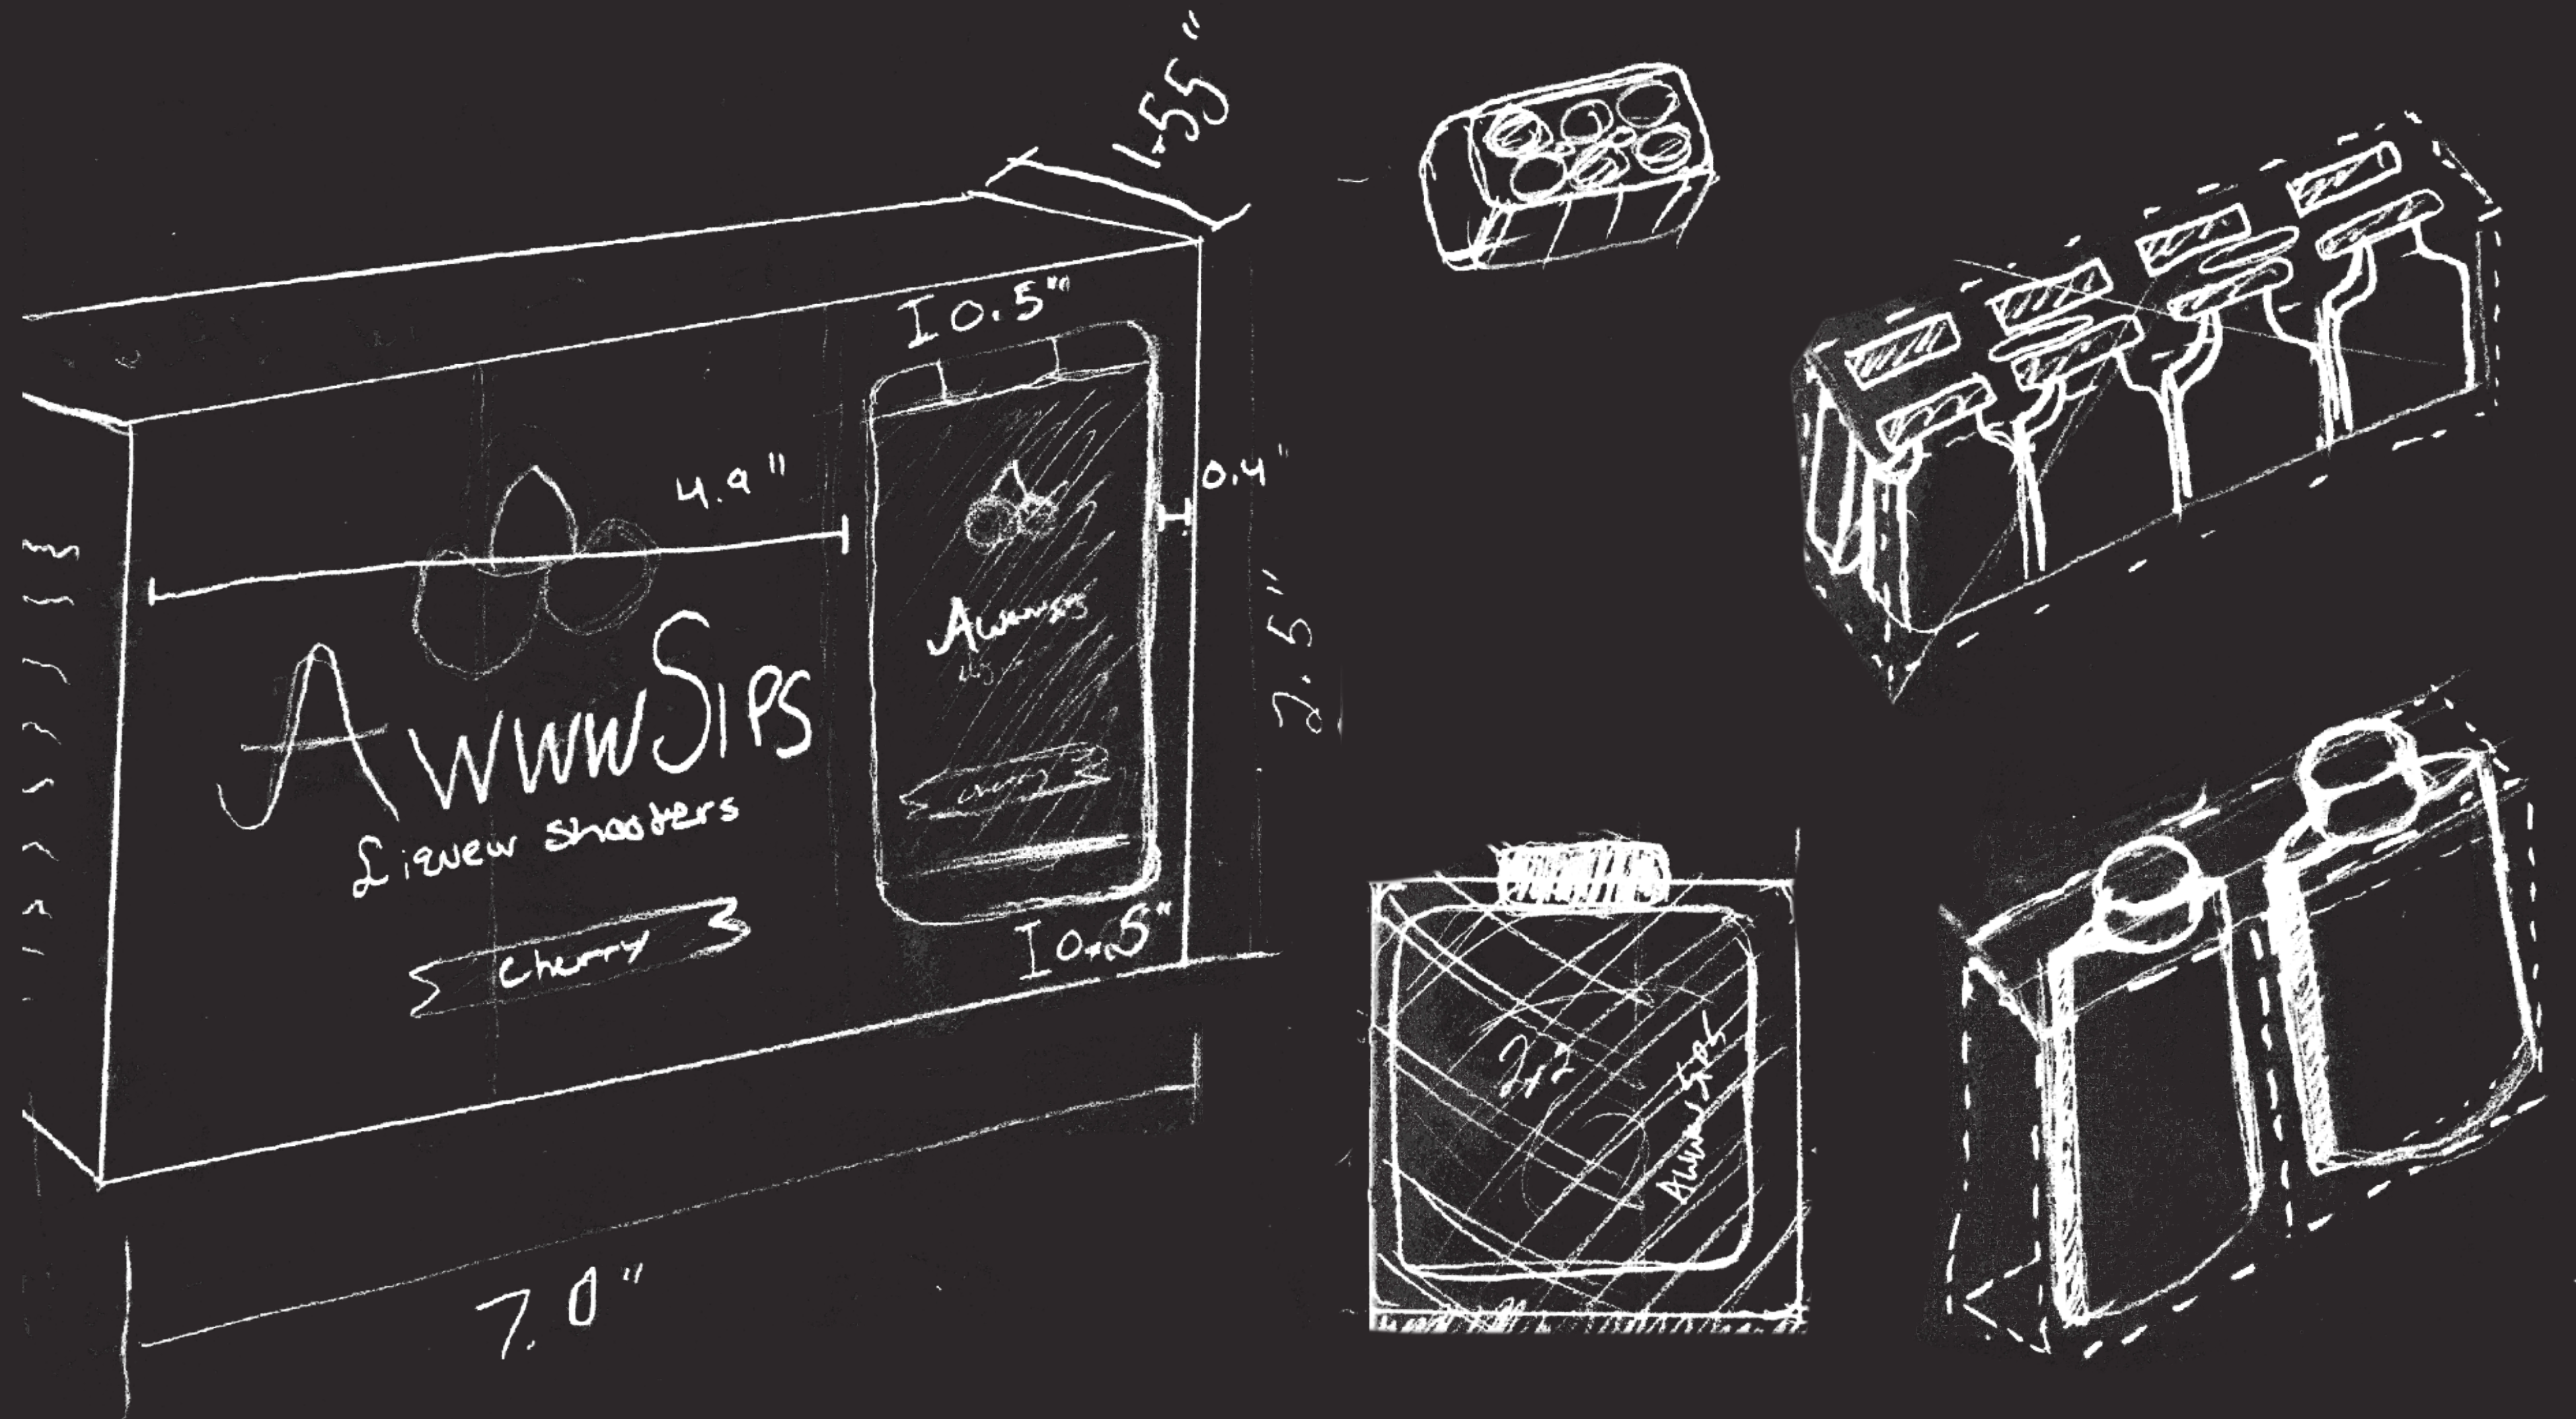

Icons & Patterns

Packaging Moodboard

Packaging Sketches

Strongest Packaging Concept

We aimed to revolutionize the shooter experience by prioritizing convenience, sustainability, and standout design. Our packaging solution is compact and lightweight, ensuring easy portability for consumers on the go. Unlike traditional plastic shooters that are bulky and cumbersome, our packaging is sleek and streamlined, making it effortless to slip into a bag, boot or pocket for any occasion. Its user-friendly design ensures quick and hassle-free access, allowing consumers to enjoy their favorite liqueurs without any fuss. Additionally, our unique design stands out in the marketplace, with eye-catching visuals and branding that draw attention on shelves and online platforms.