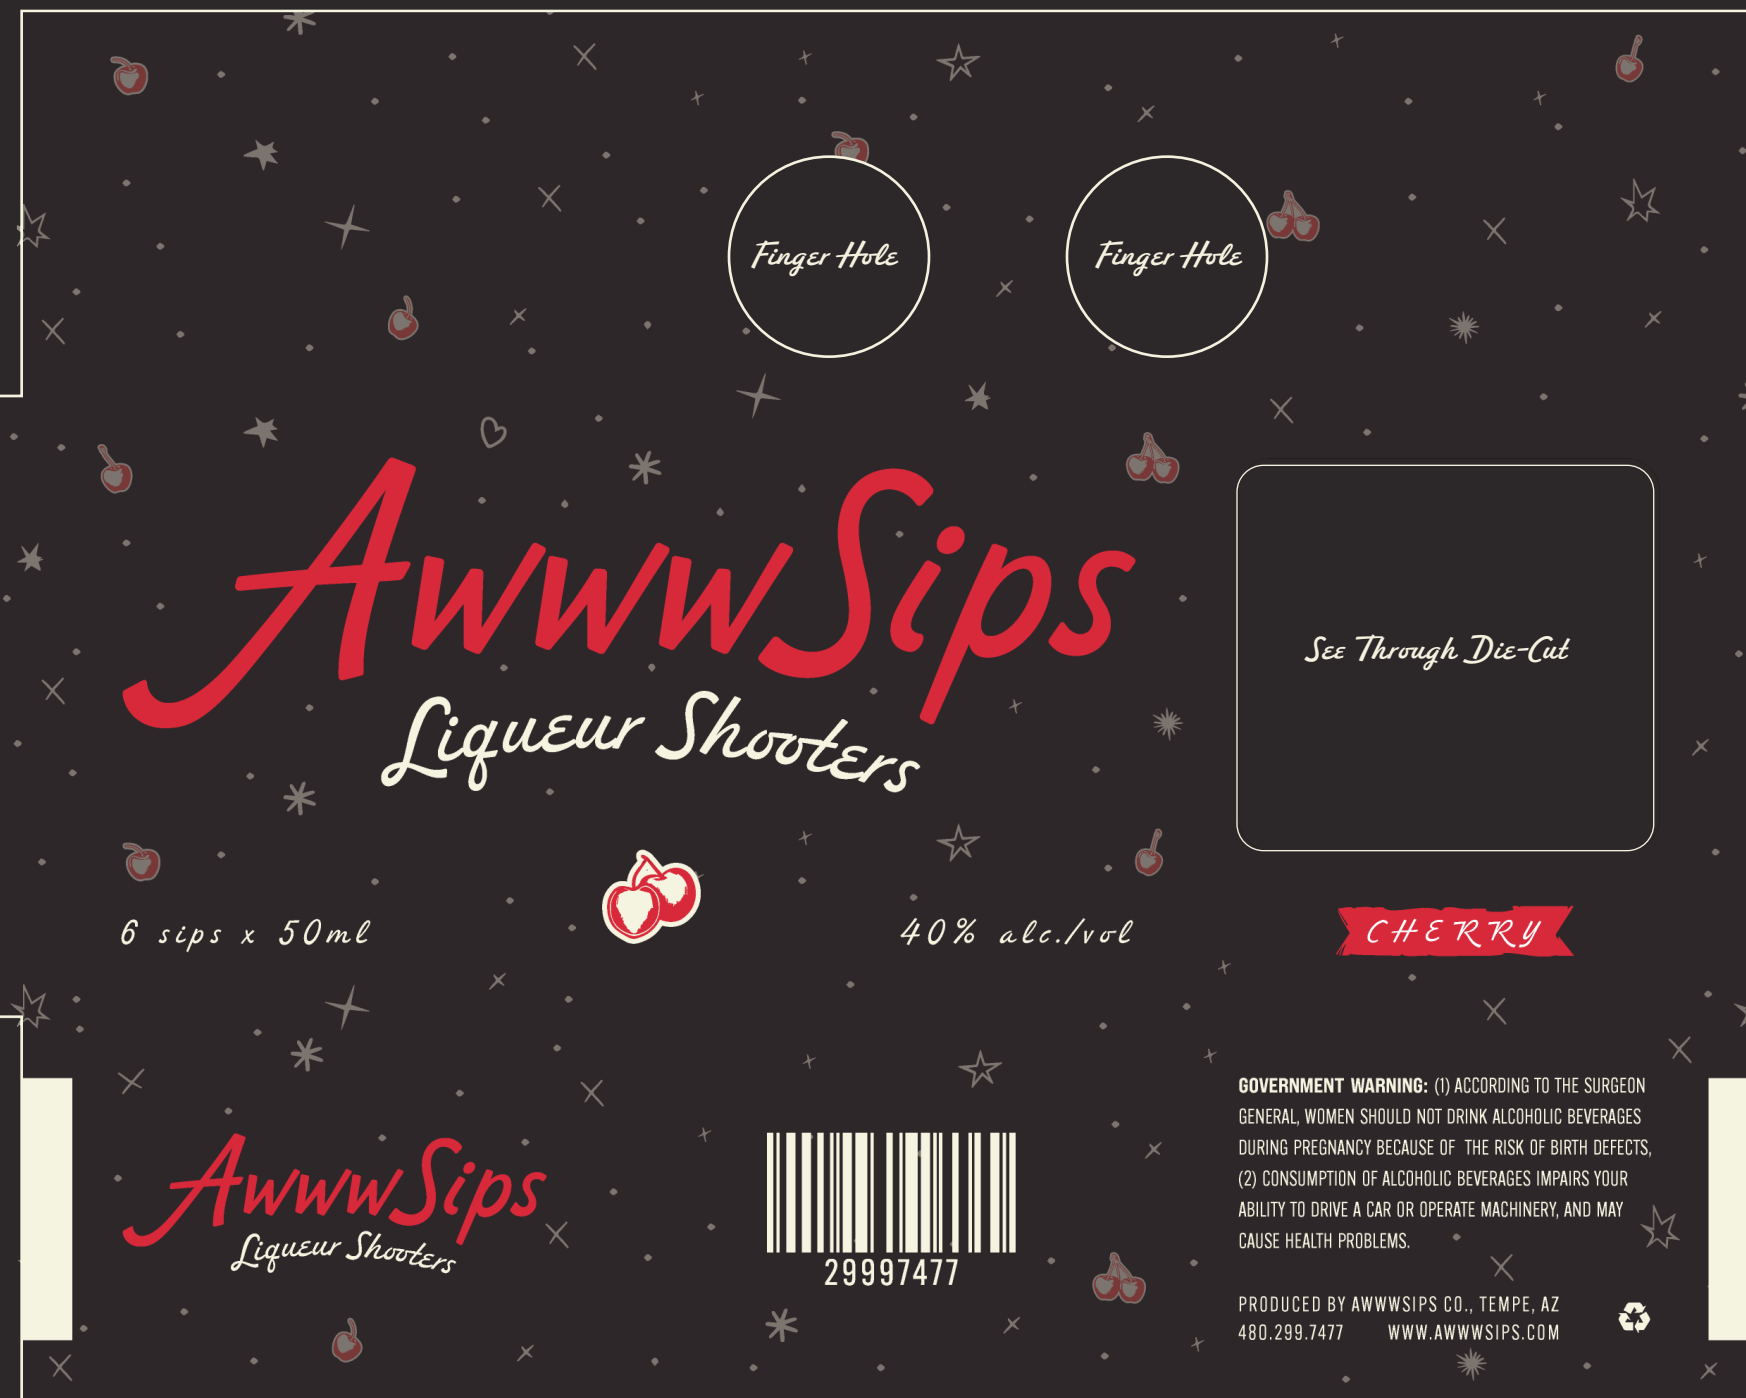

Box Bottom

Box Top

Box Right Side