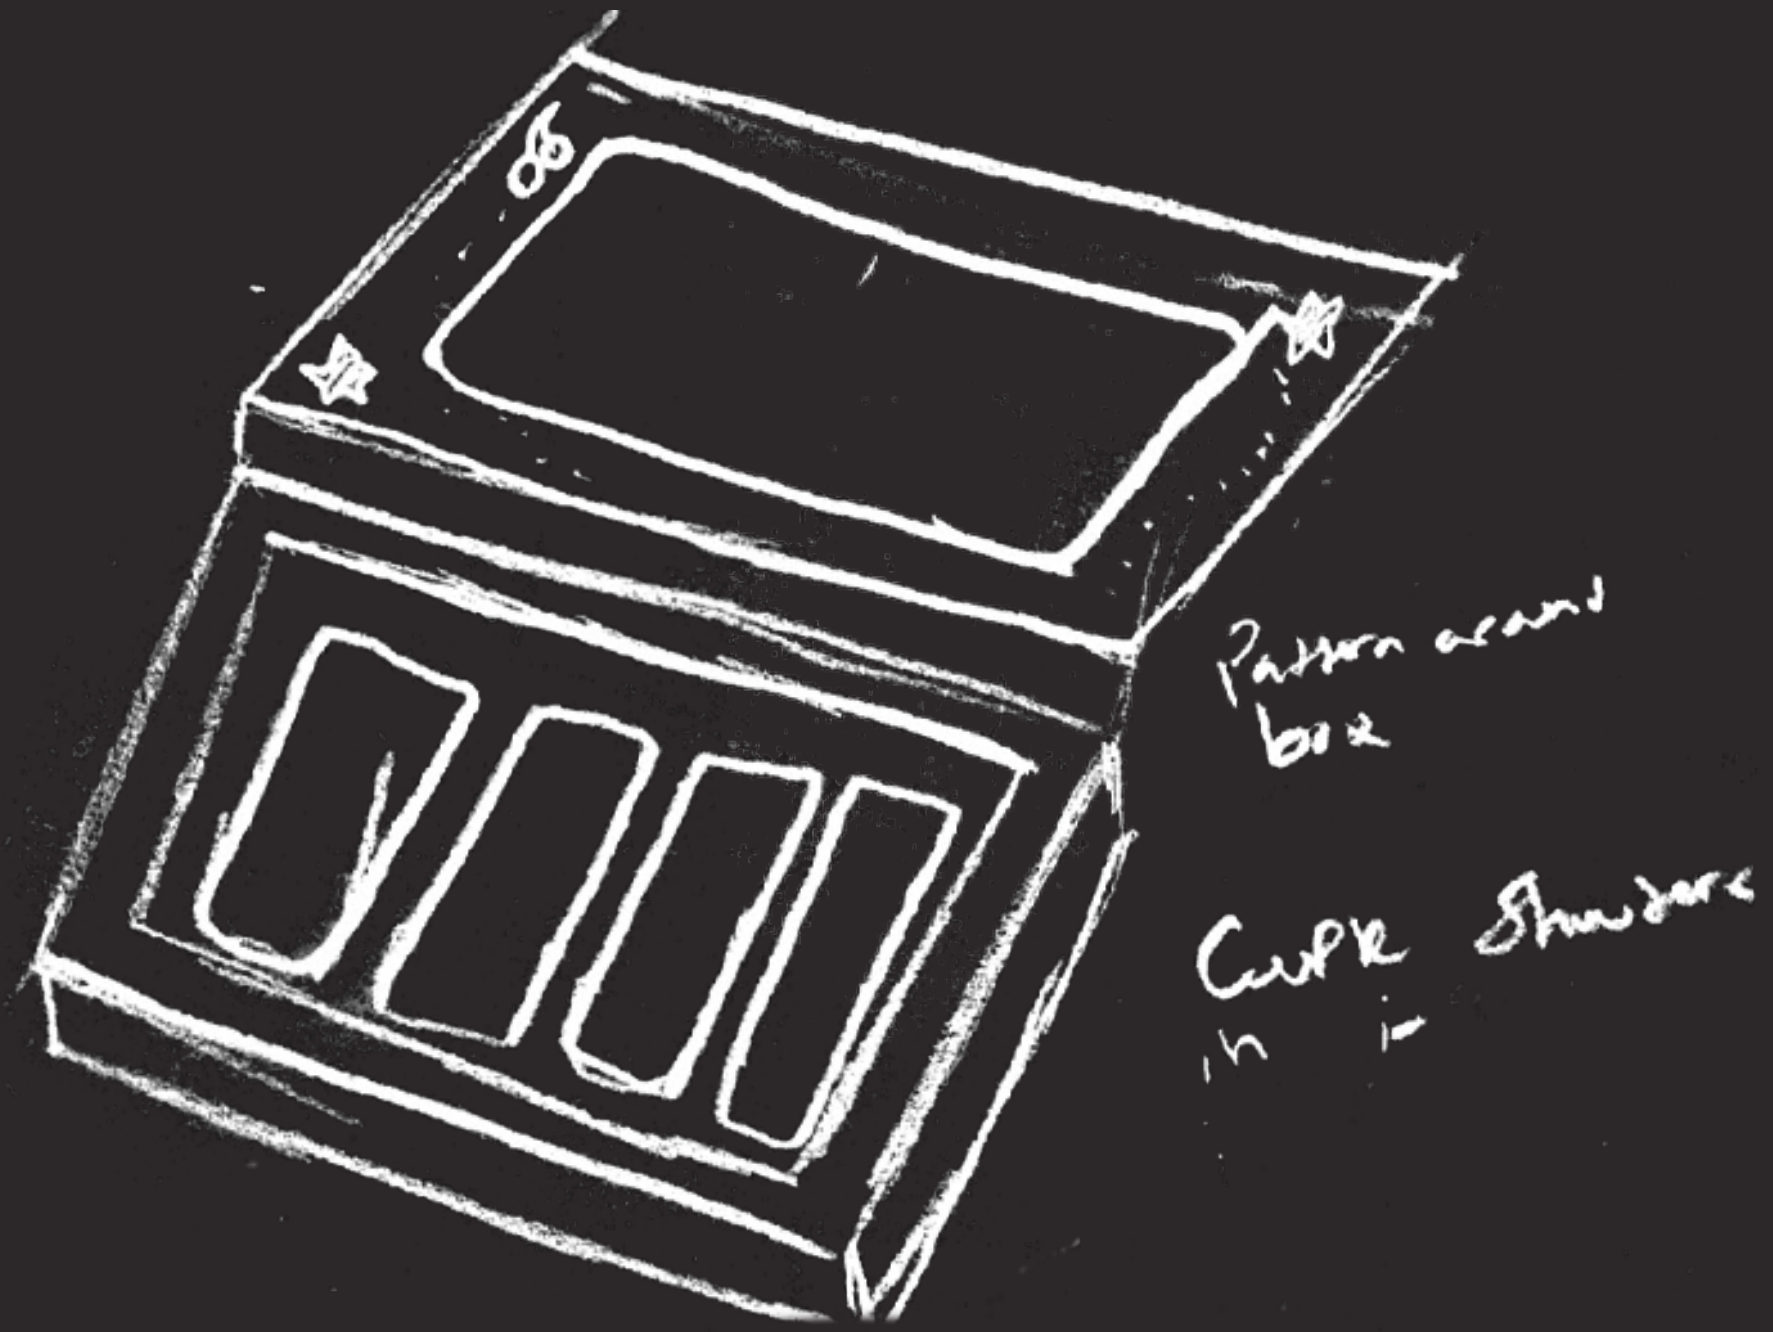

Icons & Patterns

Packaging Moodboard

Packaging Sketches

Strongest Packaging Concept

We aimed to revolutionize the shooter experience by prioritizing convenience, sustainability, and standout design. Our packaging solution is compact and lightweight, ensuring easy portability for consumers on the go. Unlike traditional plastic shooters that are bulky and cumbersome, our packaging is sleek and streamlined, making it effortless to slip into a bag, boot or pocket for any occasion. Its user-friendly design ensures quick and hassle-free access, allowing consumers to enjoy their favorite liqueurs without any fuss. Additionally, our unique design stands out in the marketplace, with eye-catching visuals and branding that draw attention on shelves and online platforms.