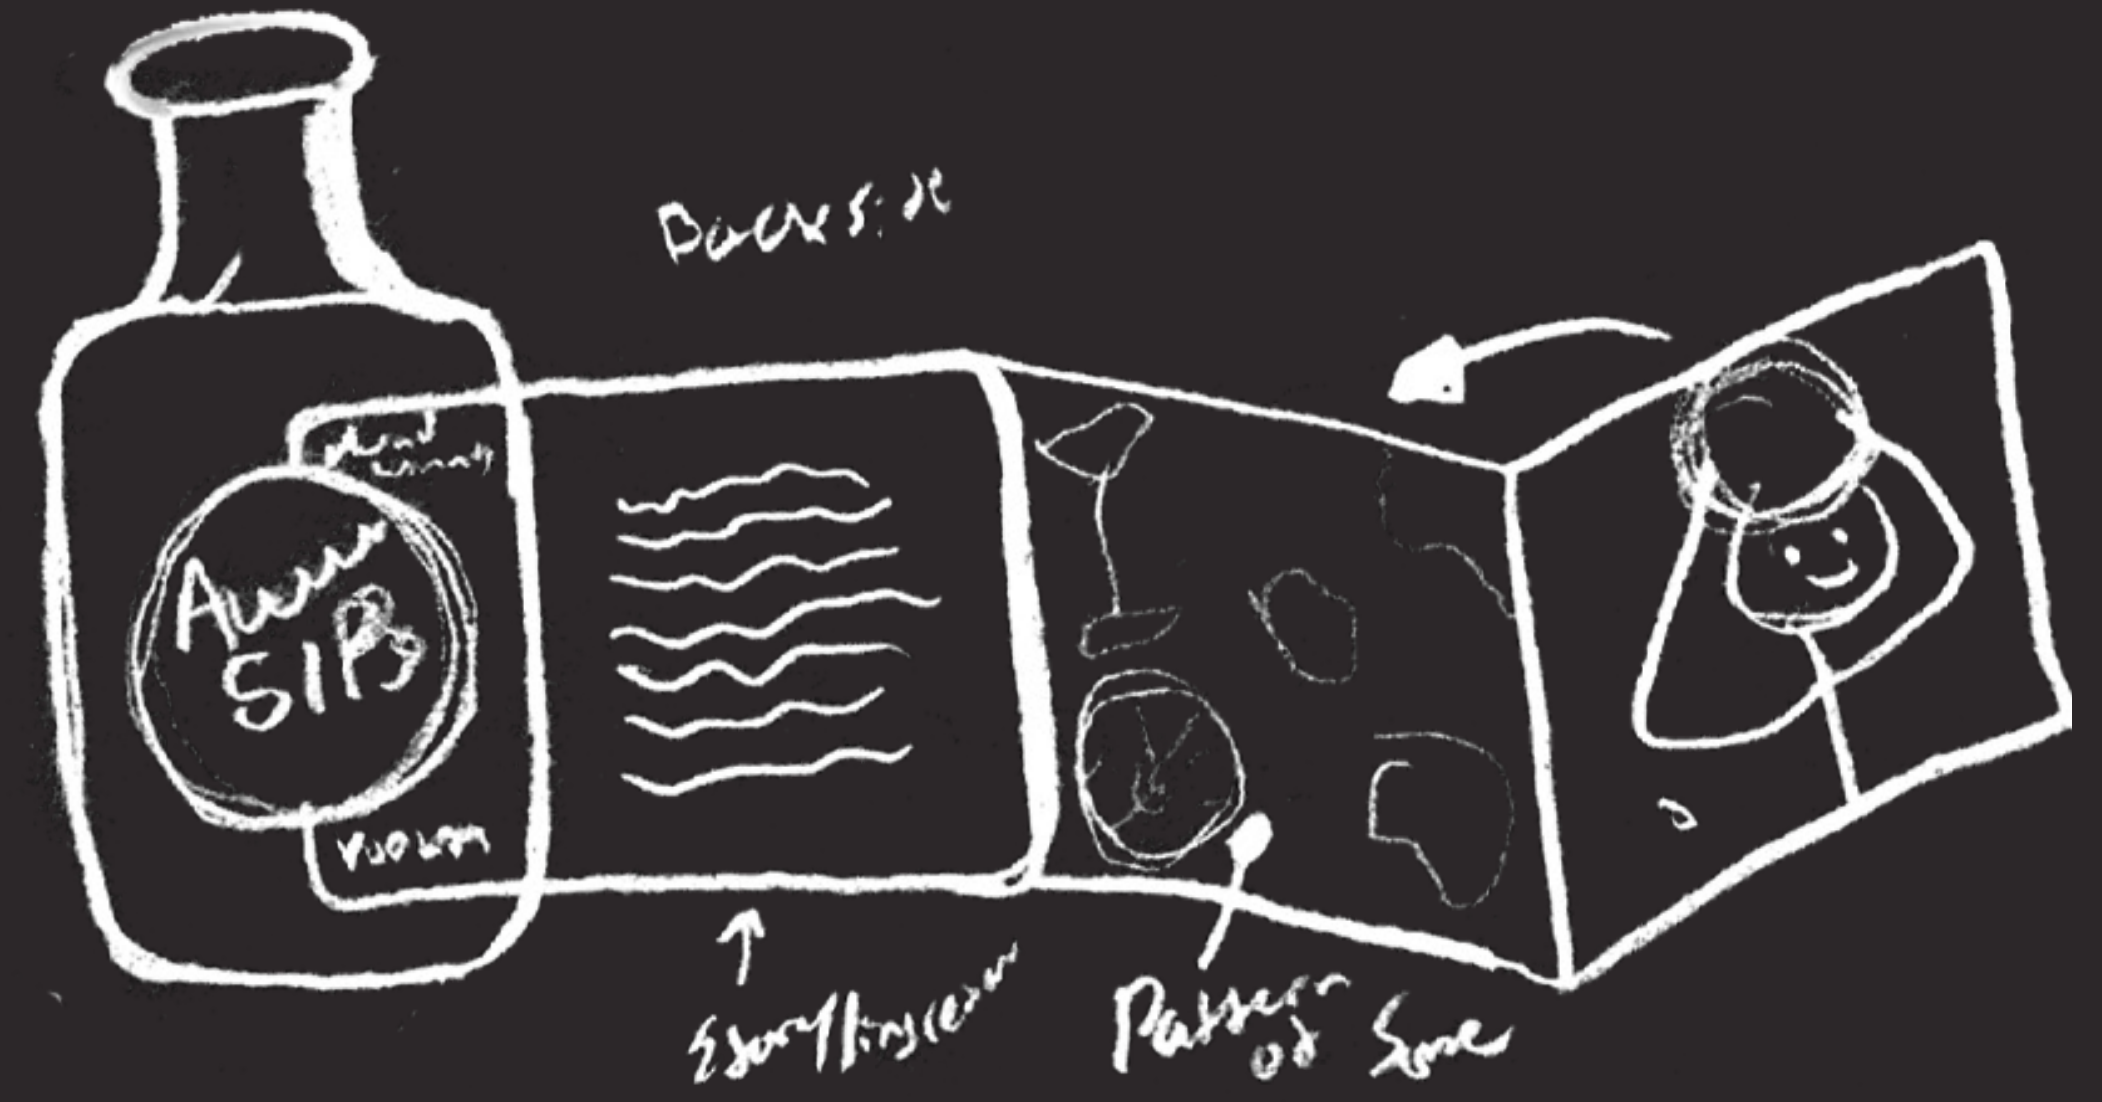

Icons & Patterns

Packaging Moodboard

Packaging Sketches

Strongest Packaging Concept

We aimed to revolutionize the shooter experience by prioritizing convenience, sustainability, and standout design. Our packaging solution is compact and lightweight, ensuring easy portability for consumers on the go. Unlike traditional plastic shooters that are bulky and cumbersome, our packaging is sleek and streamlined, making it effortless to slip into a bag, boot or pocket for any occasion. Its user-friendly design ensures quick and hassle-free access, allowing consumers to enjoy their favorite liqueurs without any fuss. Additionally, our unique design stands out in the marketplace, with eye-catching visuals and branding that draw attention on shelves and online platforms.