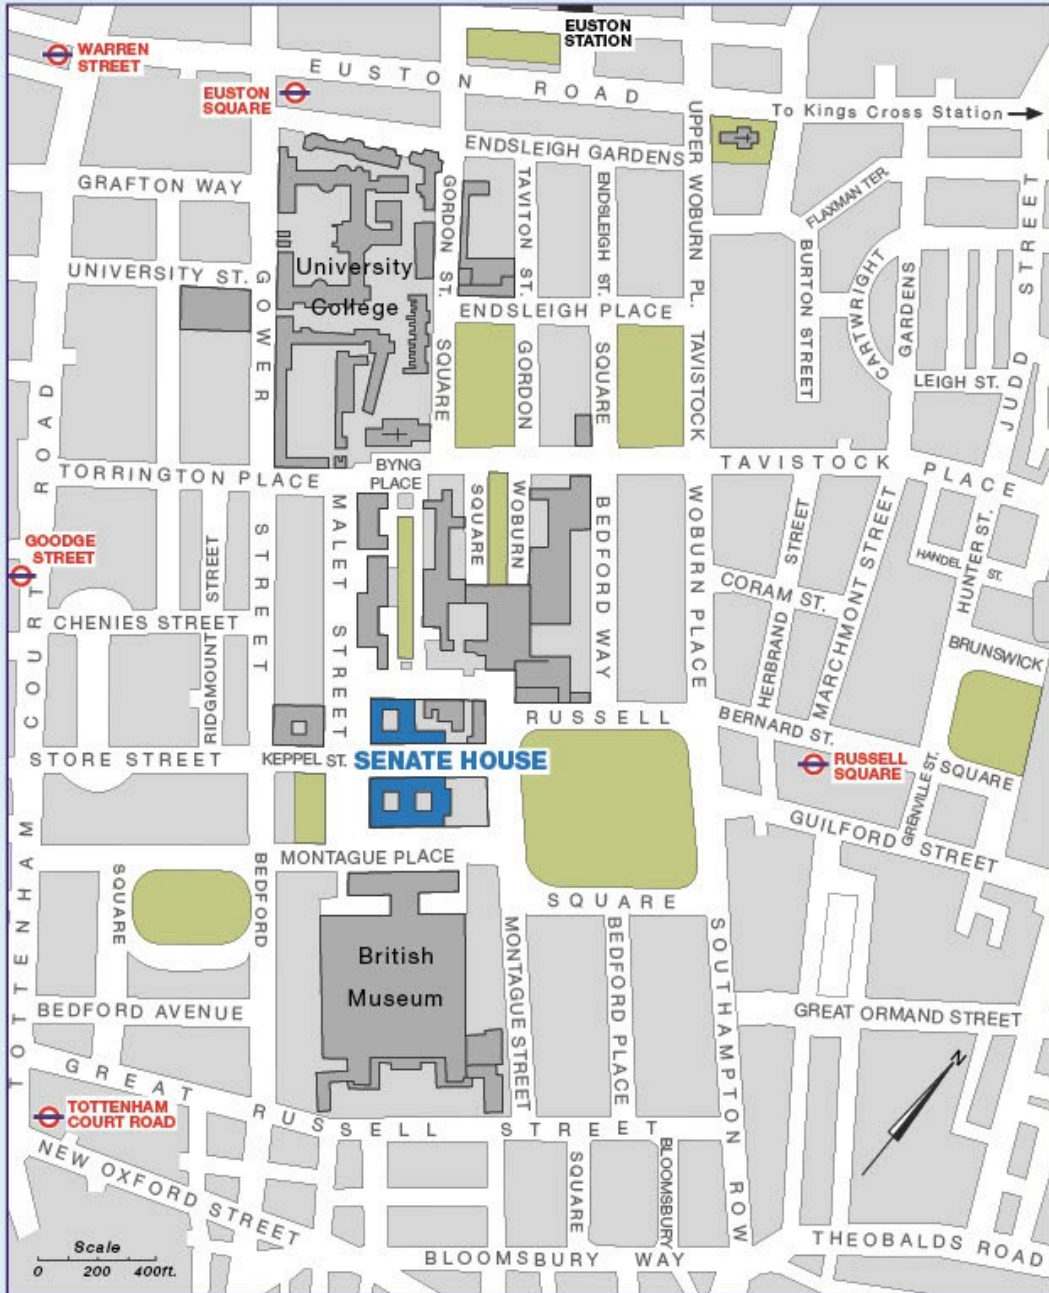

Planning Your Visit to PSi 29 Assemble

Where to Stay?

Our main hub for the conference will be **Senate House, University of London**, alongside the adjacent Birkbeck Central and Birkbeck Gordon Square buildings. Senate House is centrally located in the Bloomsbury area next to the British Museum, and is well connected to London's underground, bus, and rail networks.

Getting Around London

On the next page, you will find a **map** of our conference hub Senate House, including nearby public transport links and stations. Generally, any accommodation within London's public transport 'Zone 1' should provide easy access to the conference venues via the fast and reliable tube network.

For accurate navigation around London, we highly recommend using the app **Citymapper**, available on iOS and Android devices.

All our conference venues have step free access. For more on step free travel via the public transport network, visit:

Senate House, Malet Street, London WC1E 7HU • Tel: 020 7862 8000 For Main Switchboard or Dial Direct 020 7862 + Extn No.

BY TUBE

Nearest underground stations: Russell Square (Piccadilly Line)
 Goodge Street (Northern Line)
 Tottenham Court Road (Central Line and Northern Line)
 Euston Square (Circle and Metropolitan Lines)
 Euston Station (Victoria & Northern Line)