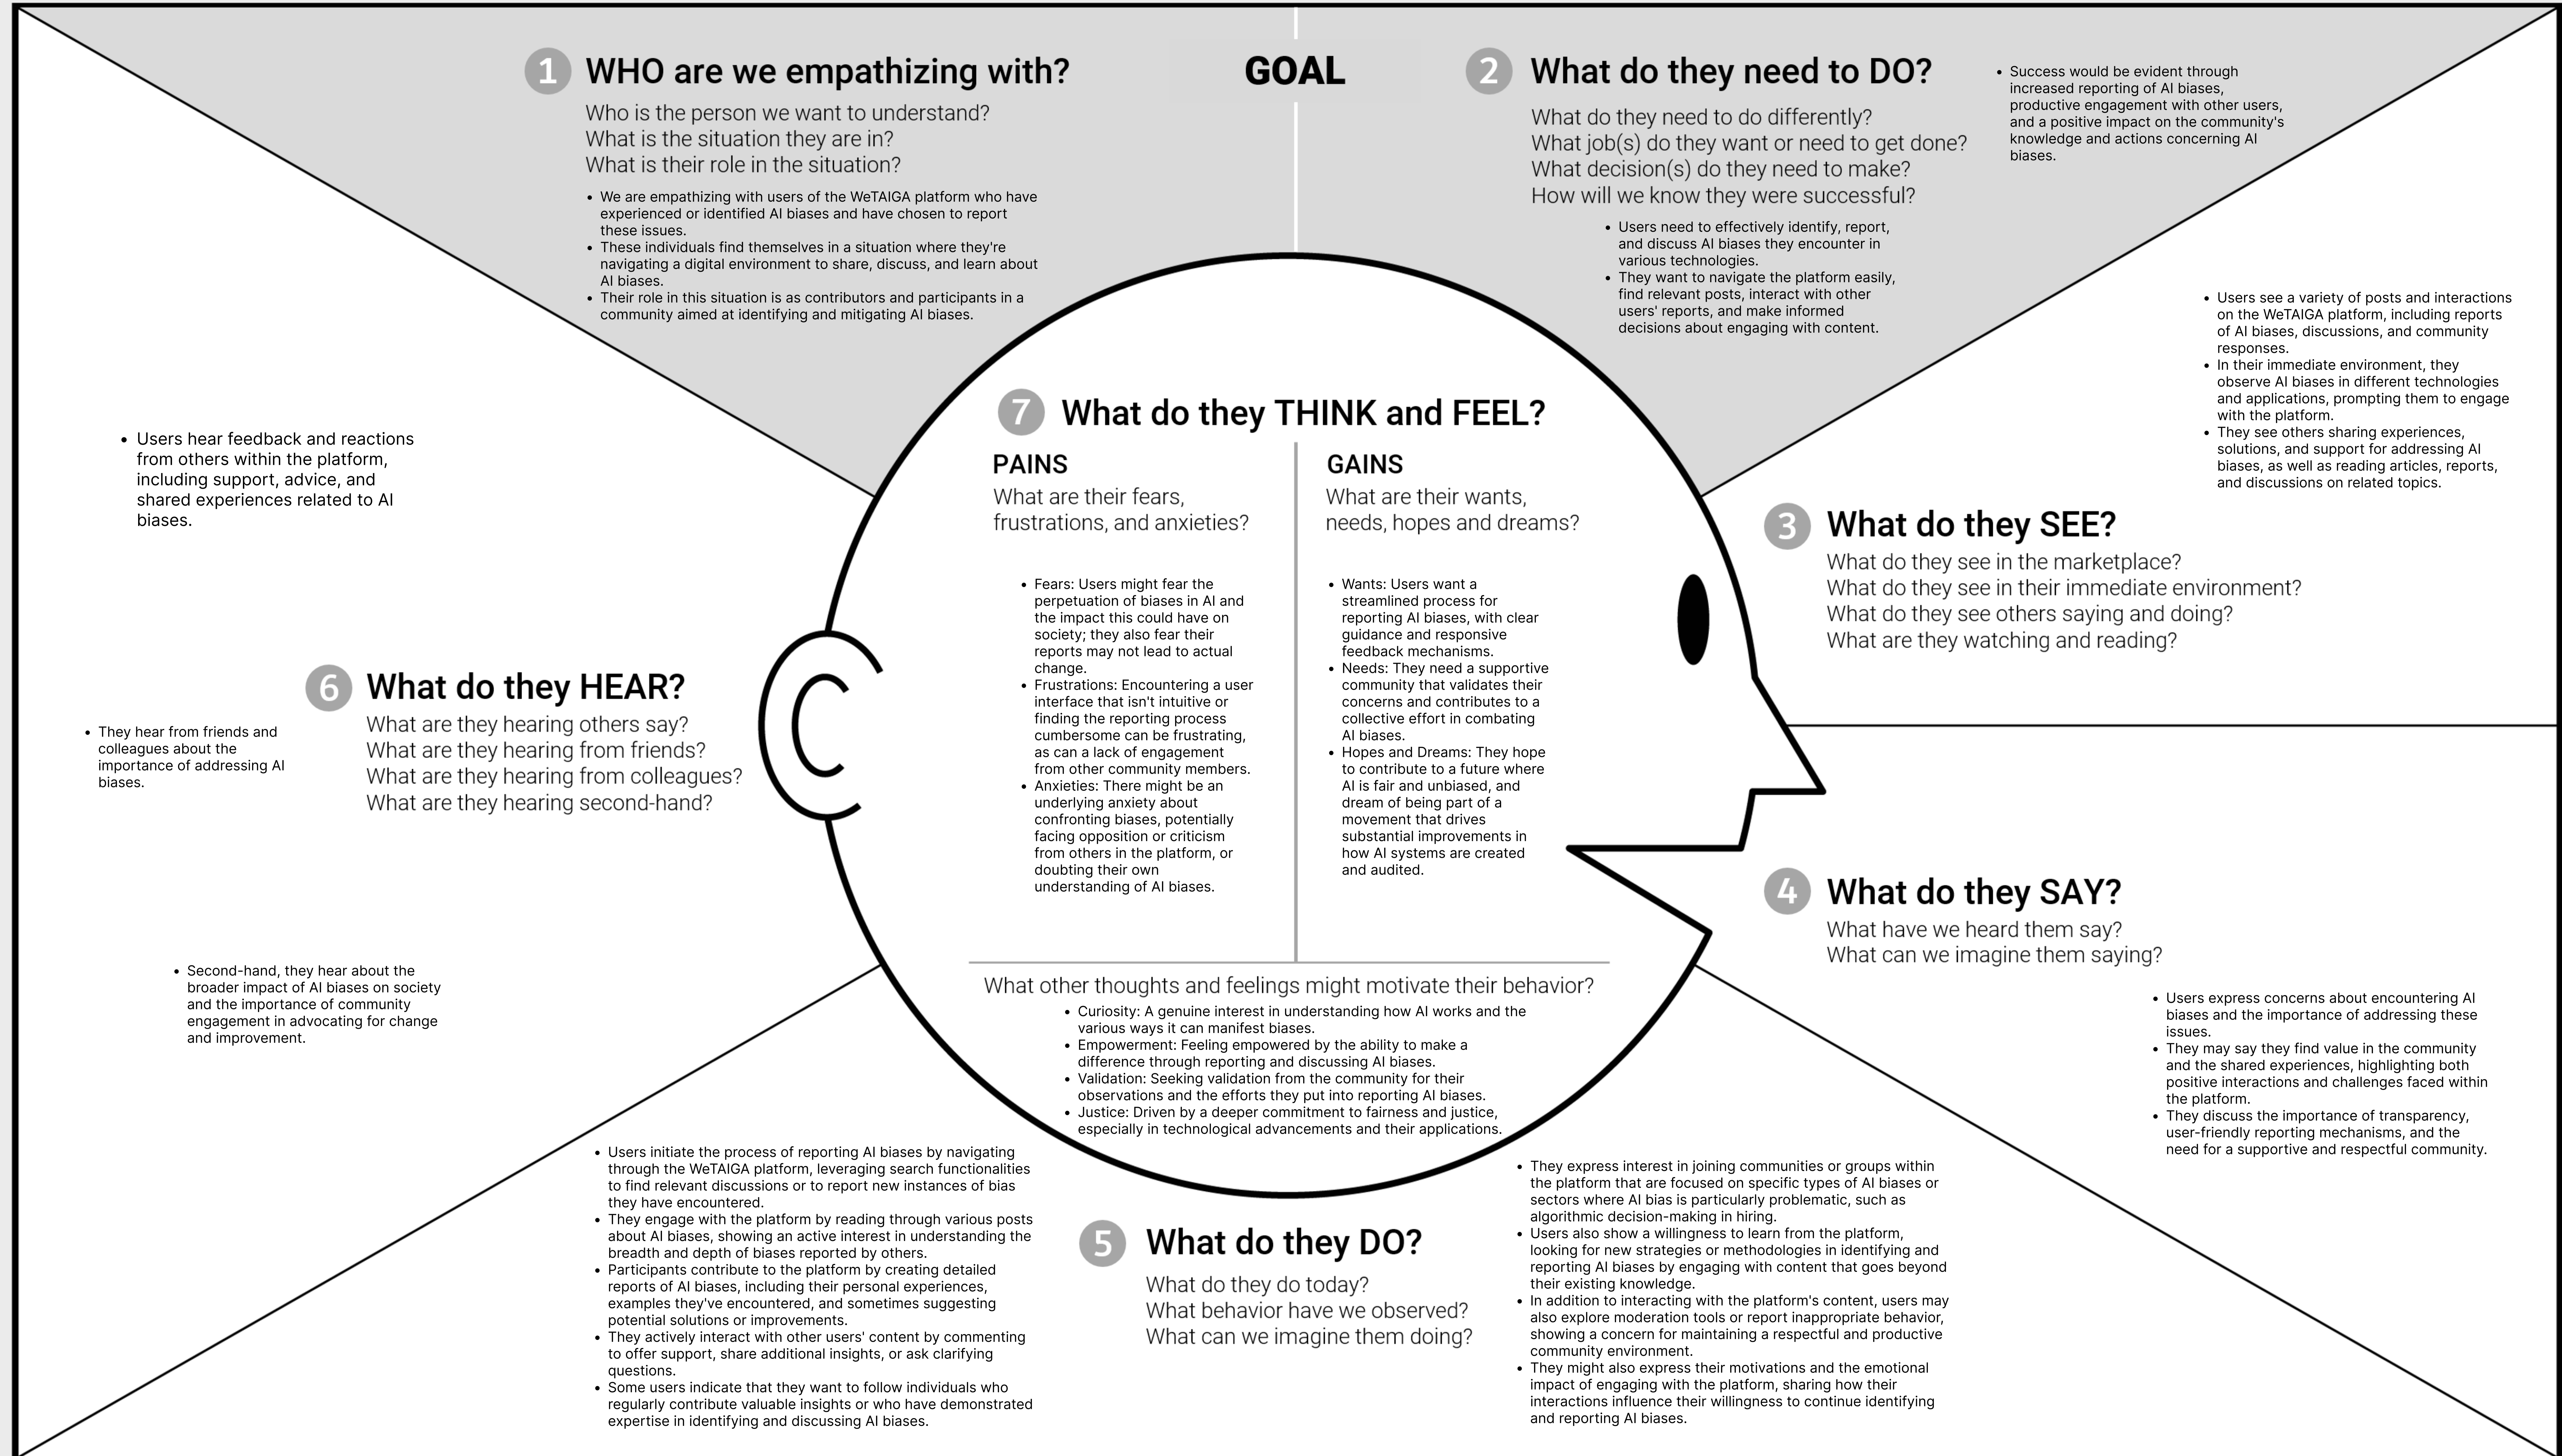

# Empathy Map Canvas

Designed for: WeTaiga Users

Designed by: Major KEYS

Date: 03/30/24

Version: 1

Customer Journey Map

Supporting Research