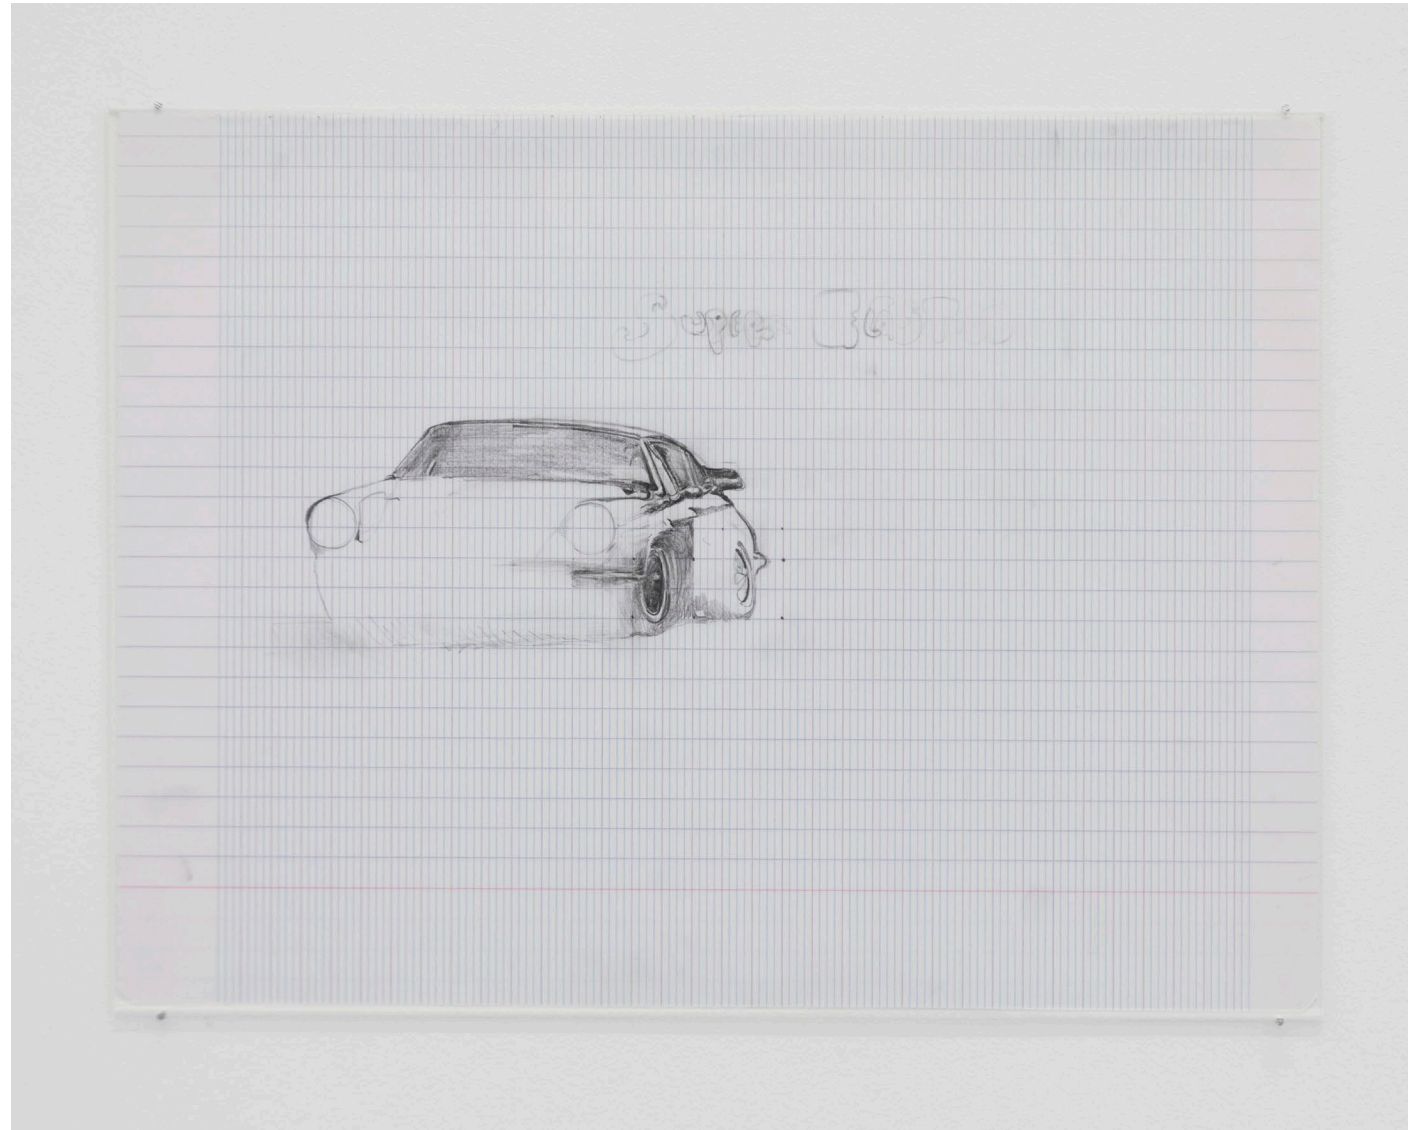

view

10 rue du marché aux porcs
1000 brussels
t +32 2 217 74 00
www.dependanceview.be
view@dependance.be

Genoveva Filipovic
Untitled
2024
pencil on paper
32 x 24 cm
12 5/8 x 9 1/2 in
(DEP-GF-0008)

HR Images:
[view large image](#)