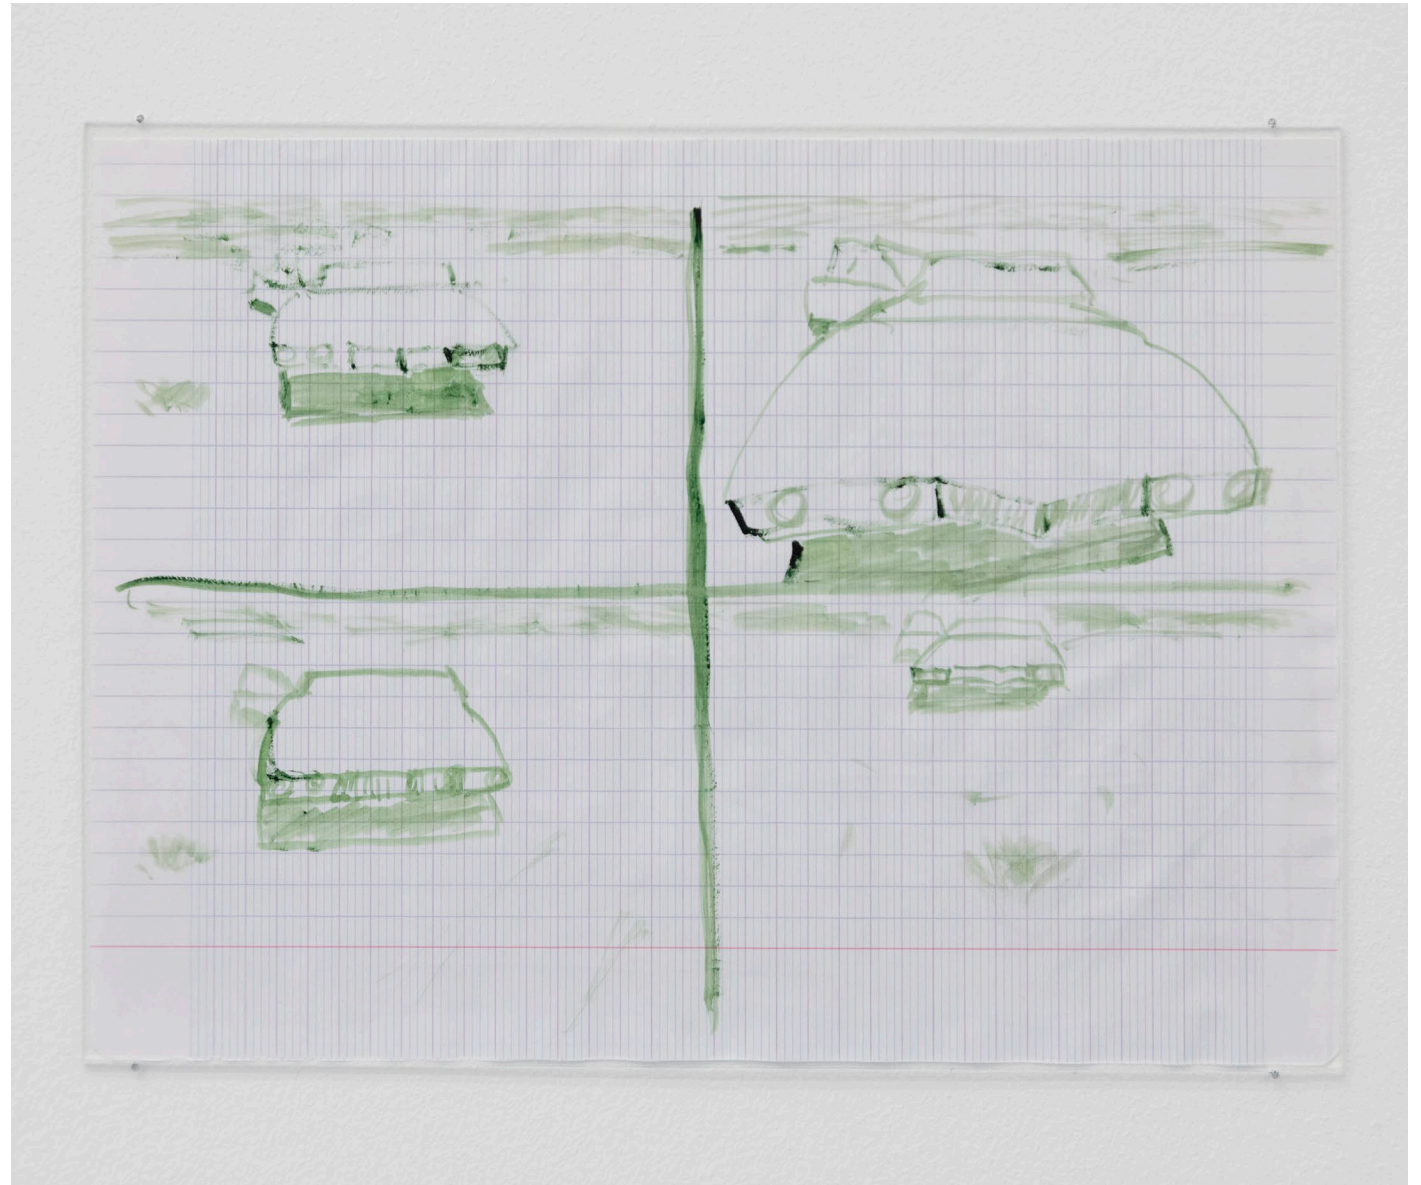

view

10 rue du marché aux porcs
1000 brussels
t +32 2 217 74 00
www. dependanceview.be
view@dependance.be

Genoveva Filipovic
Untitled
2024
watercolour on paper
24 x 32 cm
9 1/2 x 12 5/8 in
(DEP-GF-0002)

HR Image:
[view large image](#)