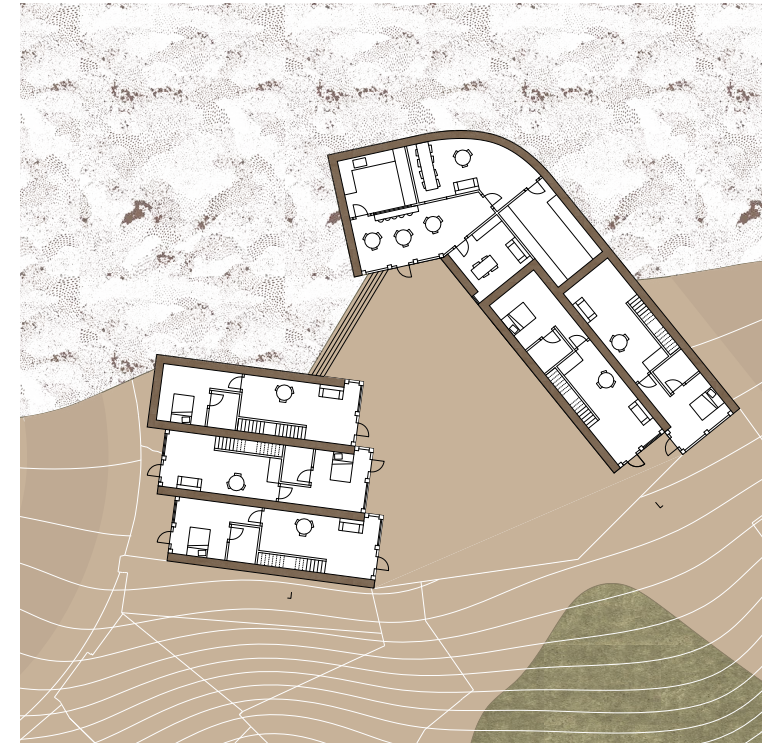

Sebastian Karreth de Miguel

Index

0	Earth Architecture - Artist Residence in Brazil	p. 2
1	Sport Complex in Oakland, CA	p. 5
2	Wood Pavillion	p. 7
3	Judith Lee Stonarch Traveling Scholaship	p. 8
4	Solid / Void Explorations	p. 9
5	Sleeping platform for Honda Element	p. 10
6	2 Person Tent	p. 12

Project 0

Earth Architecture - Testing

Project 0

Earth Architecture - Artist Residence in Brazil

Project 0

Earth Architecture - Artist Residence in Brazil

Project 1

Sport Complex in Oakland, CA

Project 1

Sport Complex in Oakland, CA

Project 2

Wood Pavillion

Project 3

Judith Lee Stonarch Traveling Scholarship

Project 4

Solid / Void Explorations

Project 5

Sleeping platform for Honda Element

Project 5

Sleeping platform for Honda Element

Project 6

2 Person Tent