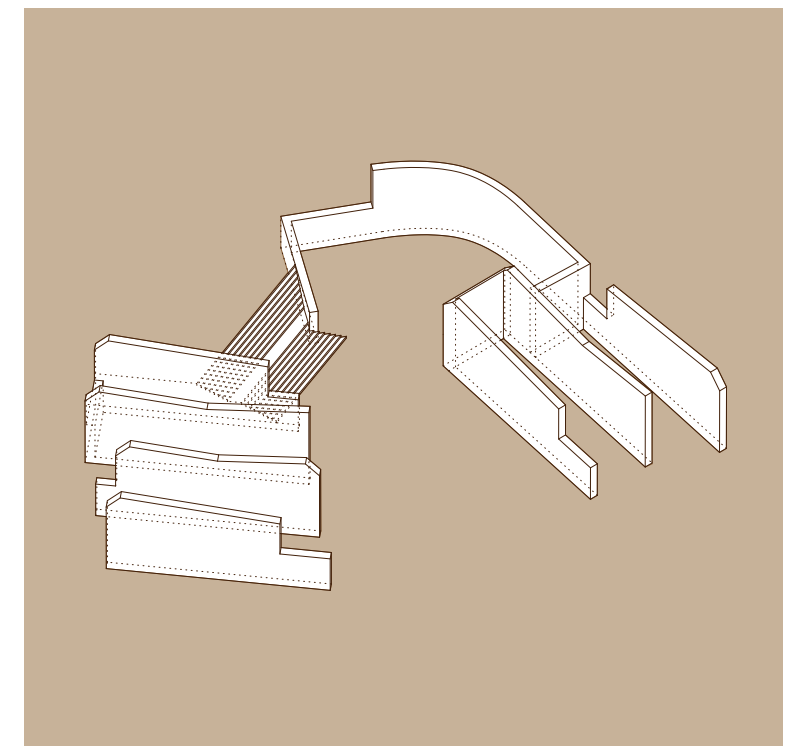

Project 0

Earth Architecture - Artist Residence in Brazil