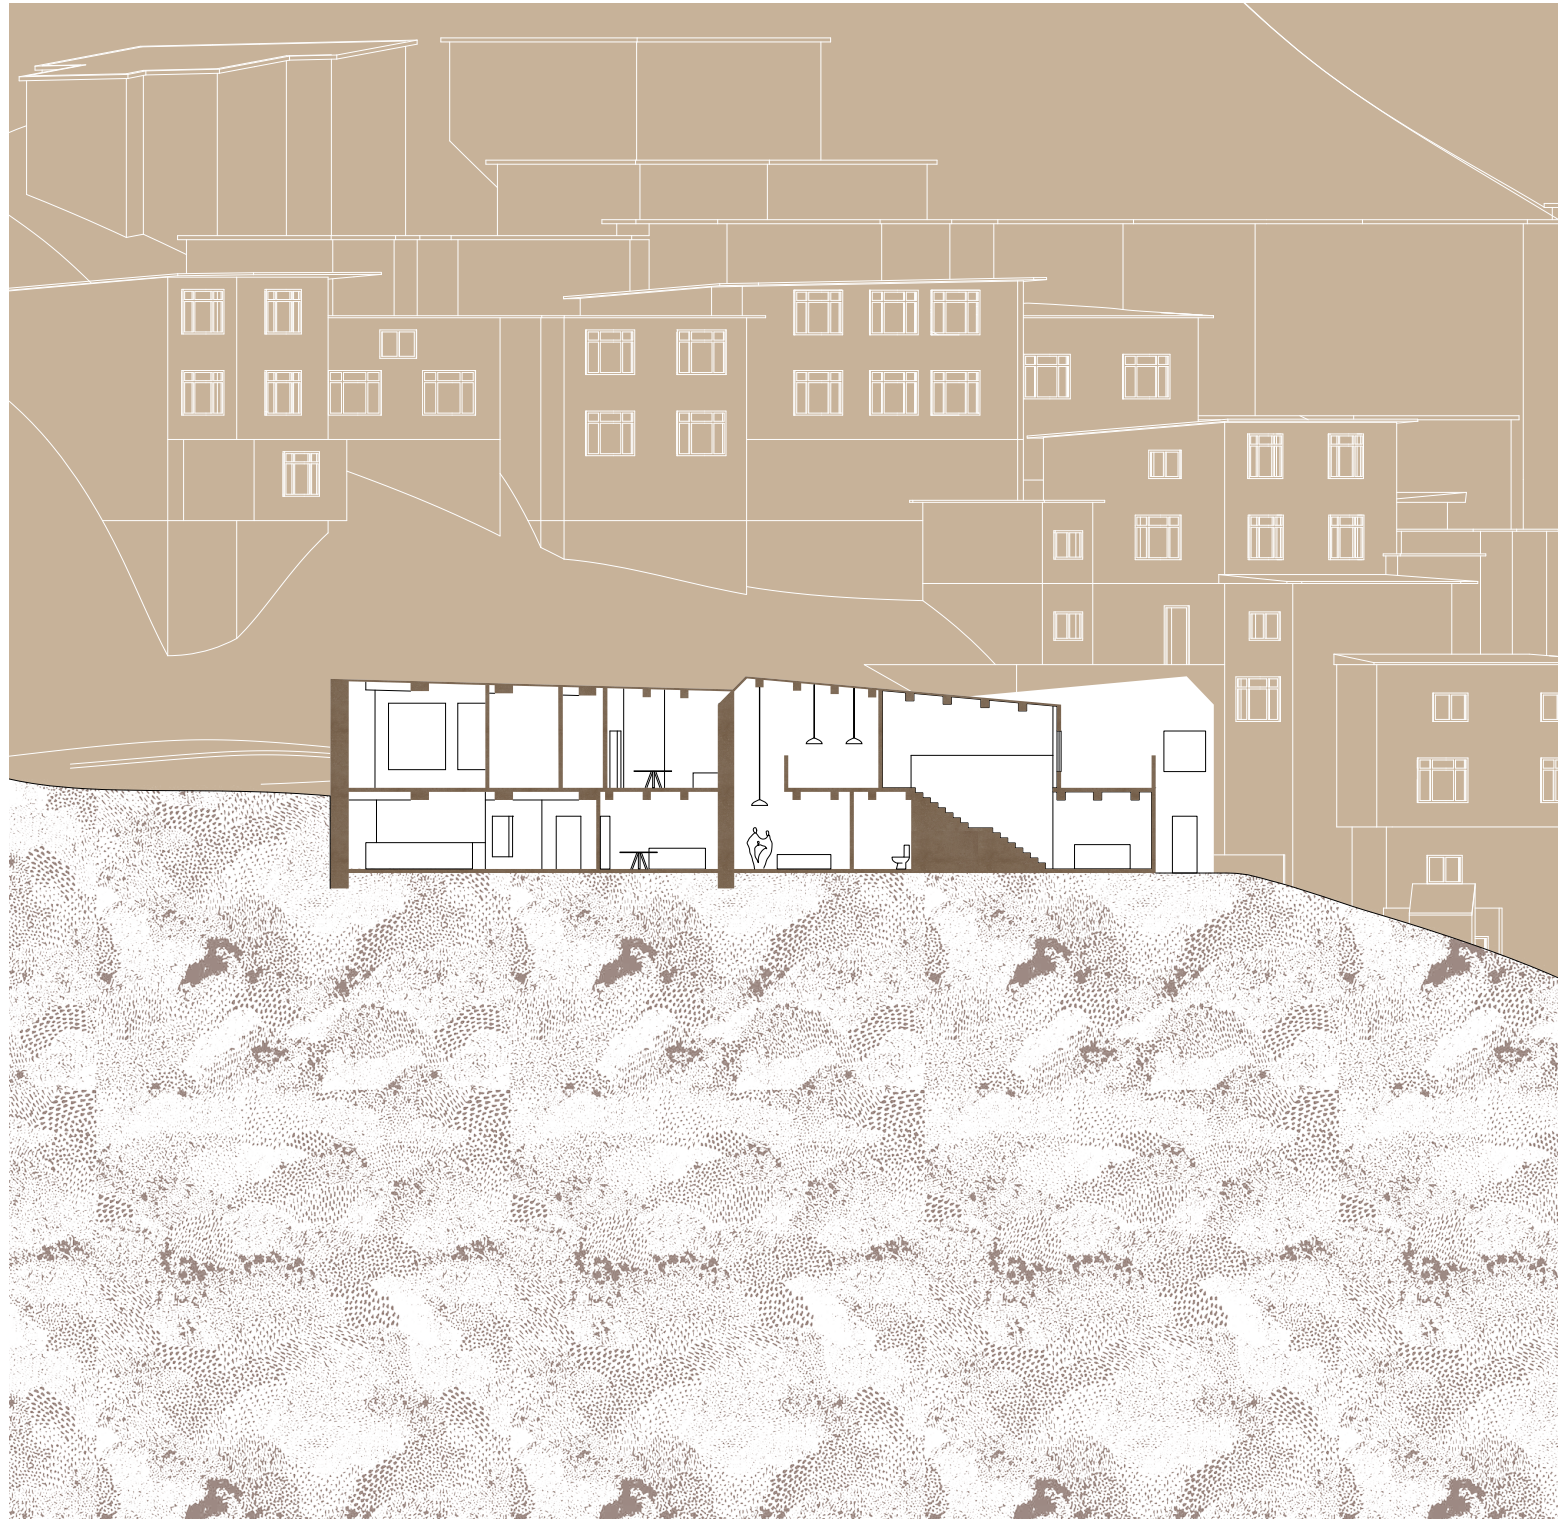

Sebastian Karreth de Miguel

Index

0	Earth Architecture - Artist Residence in Brazil	p. 2
1	Sport Complex in Oakland, CA	p. 5
2	Wood Pavillion	p. 7
3	Judith Lee Stonarch Traveling Scholaship	p. 8
4	Solid / Void Explorations	p. 9
5	Sleeping platform for Honda Element	p. 10
6	2 Person Tent	p. 12

Project 0

Earth Architecture - Testing

Project 0

Earth Architecture - Artist Residence in Brazil

Project 0

Earth Architecture - Artist Residence in Brazil

Project 1

Sport Complex in Oakland, CA

Project 1

Sport Complex in Oakland, CA

Project 2

Wood Pavillion

Project 3

Judith Lee Stonarch Traveling Scholarship

Project 4

Solid / Void Explorations

Project 5

Sleeping platform for Honda Element

Project 5

Sleeping platform for Honda Element

Project 6

2 Person Tent