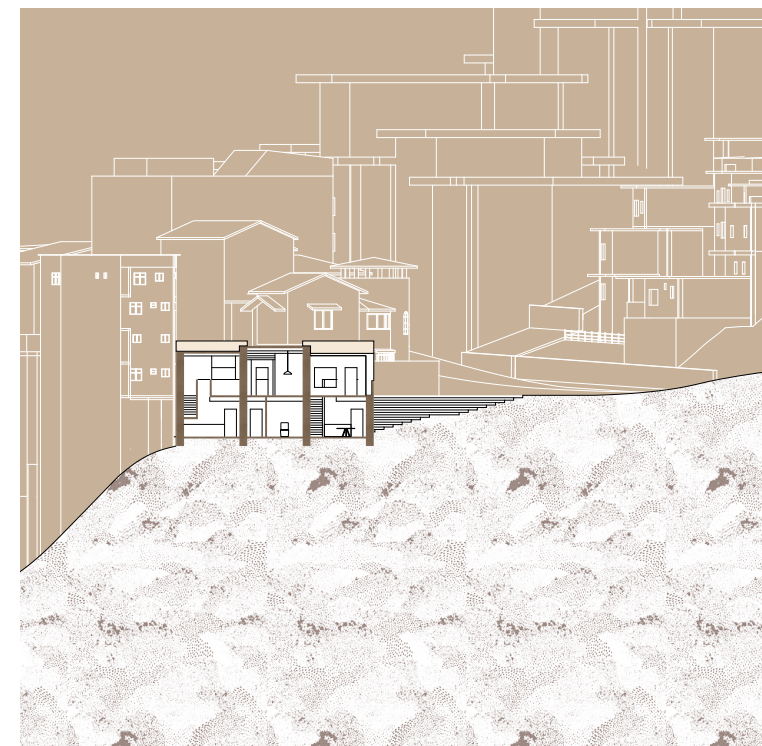

Sebastian Karreth de Miguel

Index

0	Earth Architecture - Artist Residence in Brazil	p. 2
1	Sport Complex in Oakland, CA	p. 5
2	Wood Pavillion	p. 7
3	Judith Lee Stonarch Traveling Scholaship	p. 8
4	Solid / Void Explorations	p. 9
5	Sleeping platform for Honda Element	p. 10
6	2 Person Tent	p. 12

Project 0

Earth Architecture - Testing

Project 0

Earth Architecture - Artist Residence in Brazil

Project 0

Earth Architecture - Artist Residence in Brazil

Project 1

Sport Complex in Oakland, CA

Project 1

Sport Complex in Oakland, CA

Project 2

Wood Pavillion

Project 3

Judith Lee Stonarch Traveling Scholarship

Project 4

Solid / Void Explorations

Project 5

Sleeping platform for Honda Element

Project 5

Sleeping platform for Honda Element

Project 6

2 Person Tent