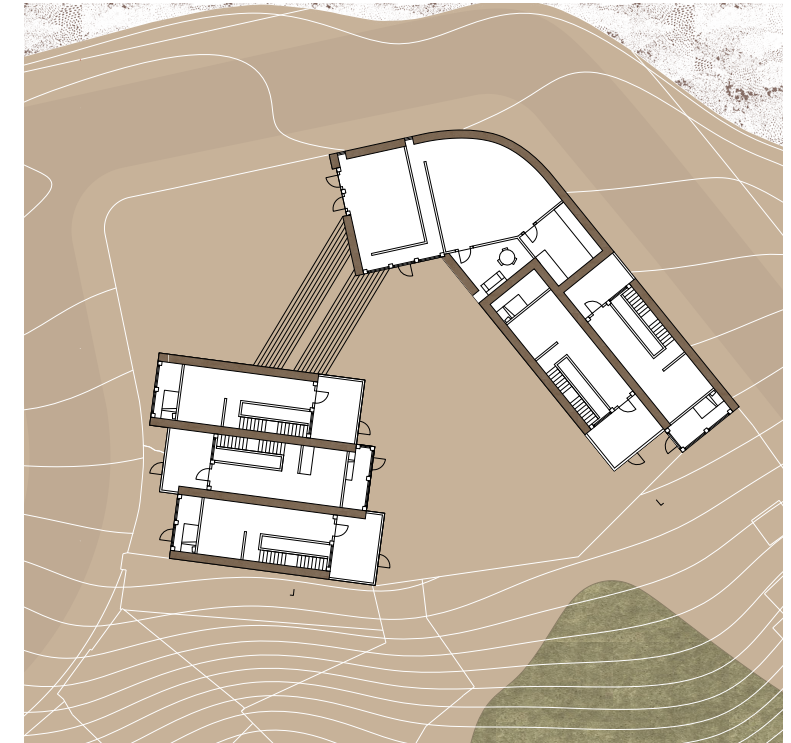

Sebastian Karreth de Miguel

Index

0	Earth Architecture - Artist Residence in Brazil	p. 2
1	Sport Complex in Oakland, CA	p. 5
2	Wood Pavillion	p. 7
3	Judith Lee Stonarch Traveling Scholaship	p. 8
4	Solid / Void Explorations	p. 9
5	Sleeping platform for Honda Element	p. 10
6	2 Person Tent	p. 12

Project 0

Earth Architecture - Testing

Project 0

Earth Architecture - Artist Residence in Brazil

Project 0

Earth Architecture - Artist Residence in Brazil

Project 1

Sport Complex in Oakland, CA

Project 1

Sport Complex in Oakland, CA

Project 2

Wood Pavillion

Project 3

Judith Lee Stonarch Traveling Scholarship

Project 4

Solid / Void Explorations

Project 5

Sleeping platform for Honda Element

Project 5

Sleeping platform for Honda Element

Project 6

2 Person Tent