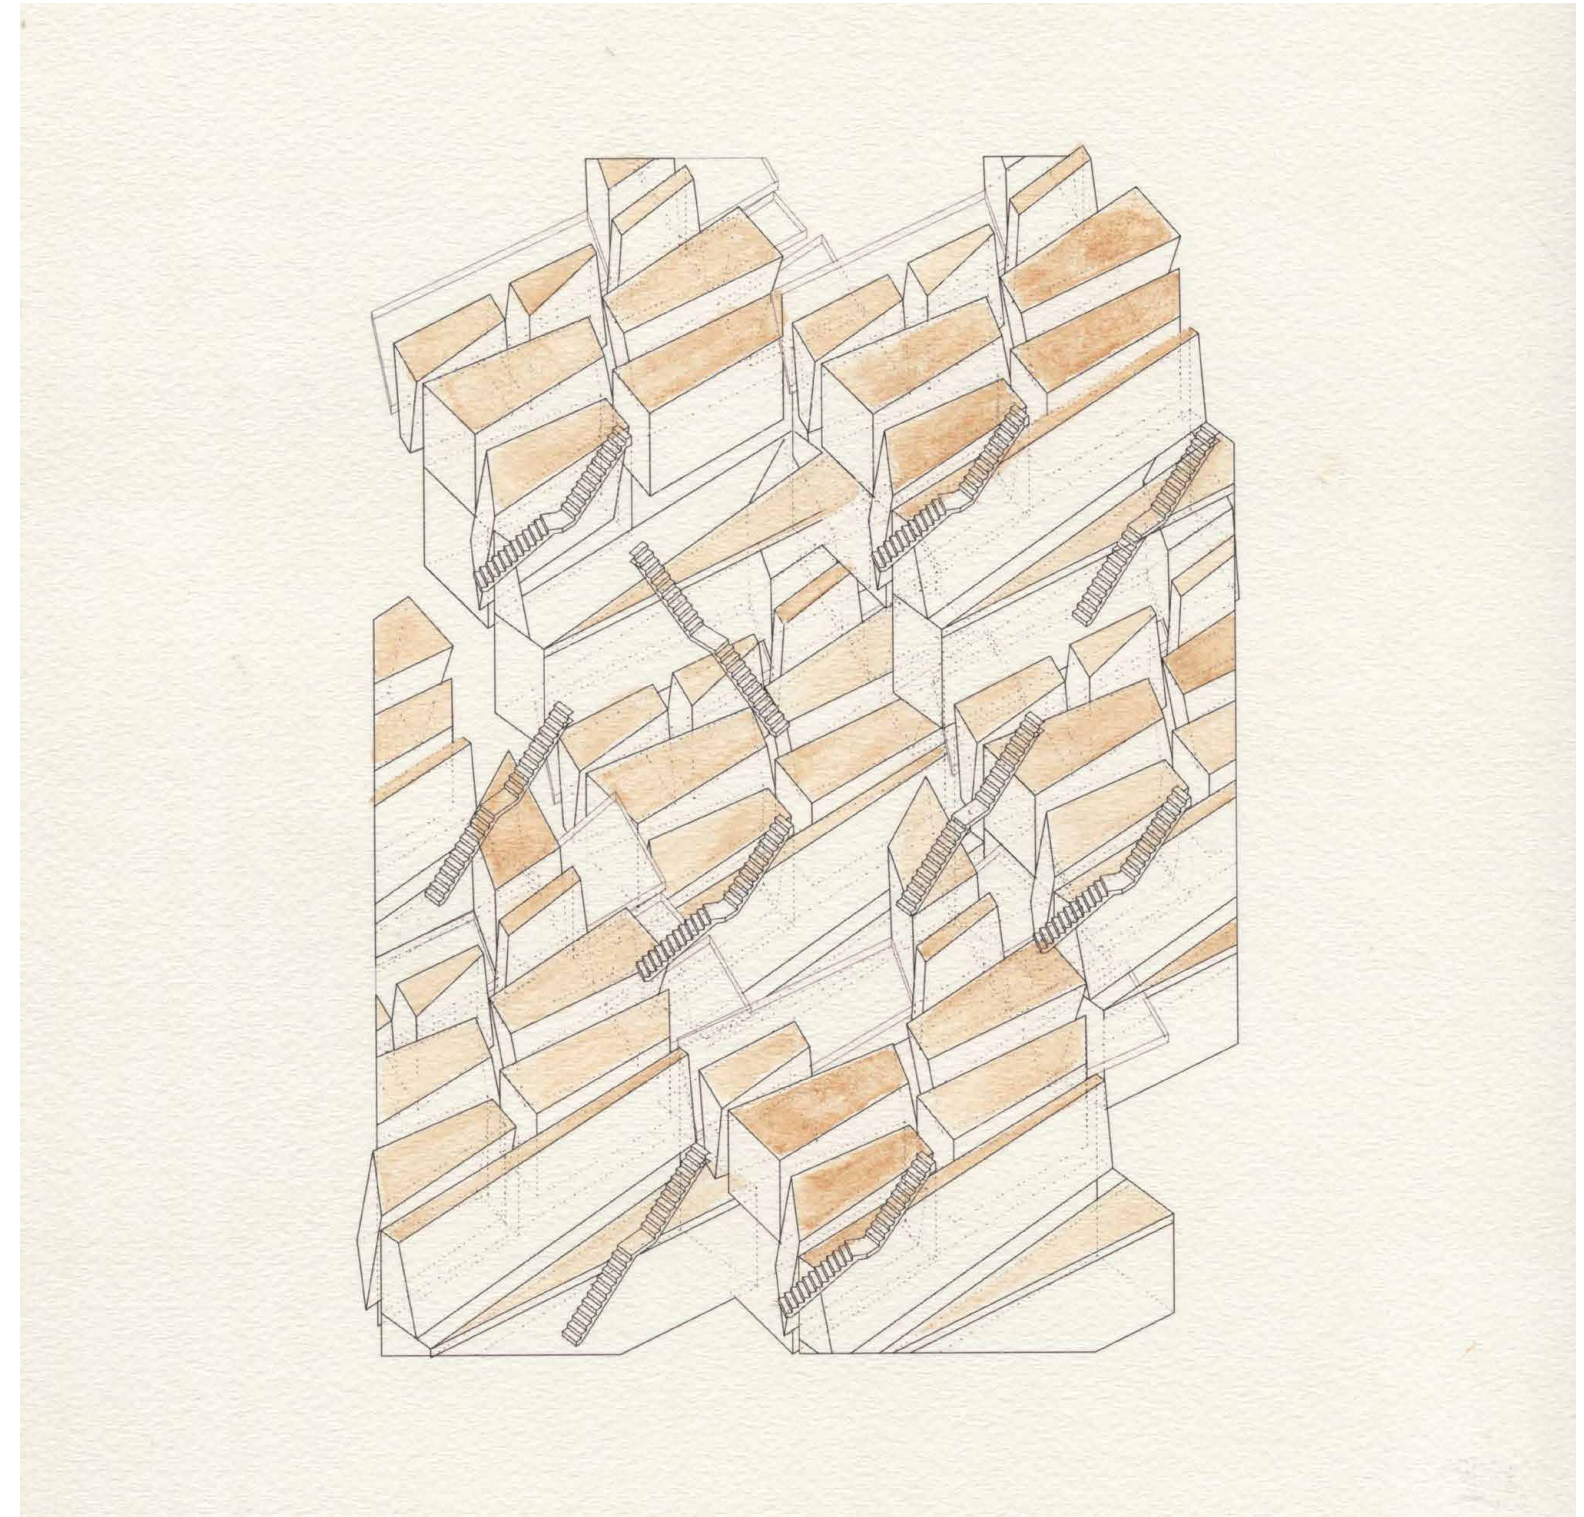

Sebastian Karreth de Miguel

Index

0	Earth Architecture - Artist Residence in Brazil	p. 2
1	Sport Complex in Oakland, CA	p. 5
2	Wood Pavillion	p. 7
3	Judith Lee Stonarch Traveling Scholaship	p. 8
4	Solid / Void Explorations	p. 9
5	Sleeping platform for Honda Element	p. 10
6	2 Person Tent	p. 12

Project 0

Earth Architecture - Testing

Project 0

Earth Architecture - Artist Residence in Brazil

Project 0

Earth Architecture - Artist Residence in Brazil

Project 1

Sport Complex in Oakland, CA