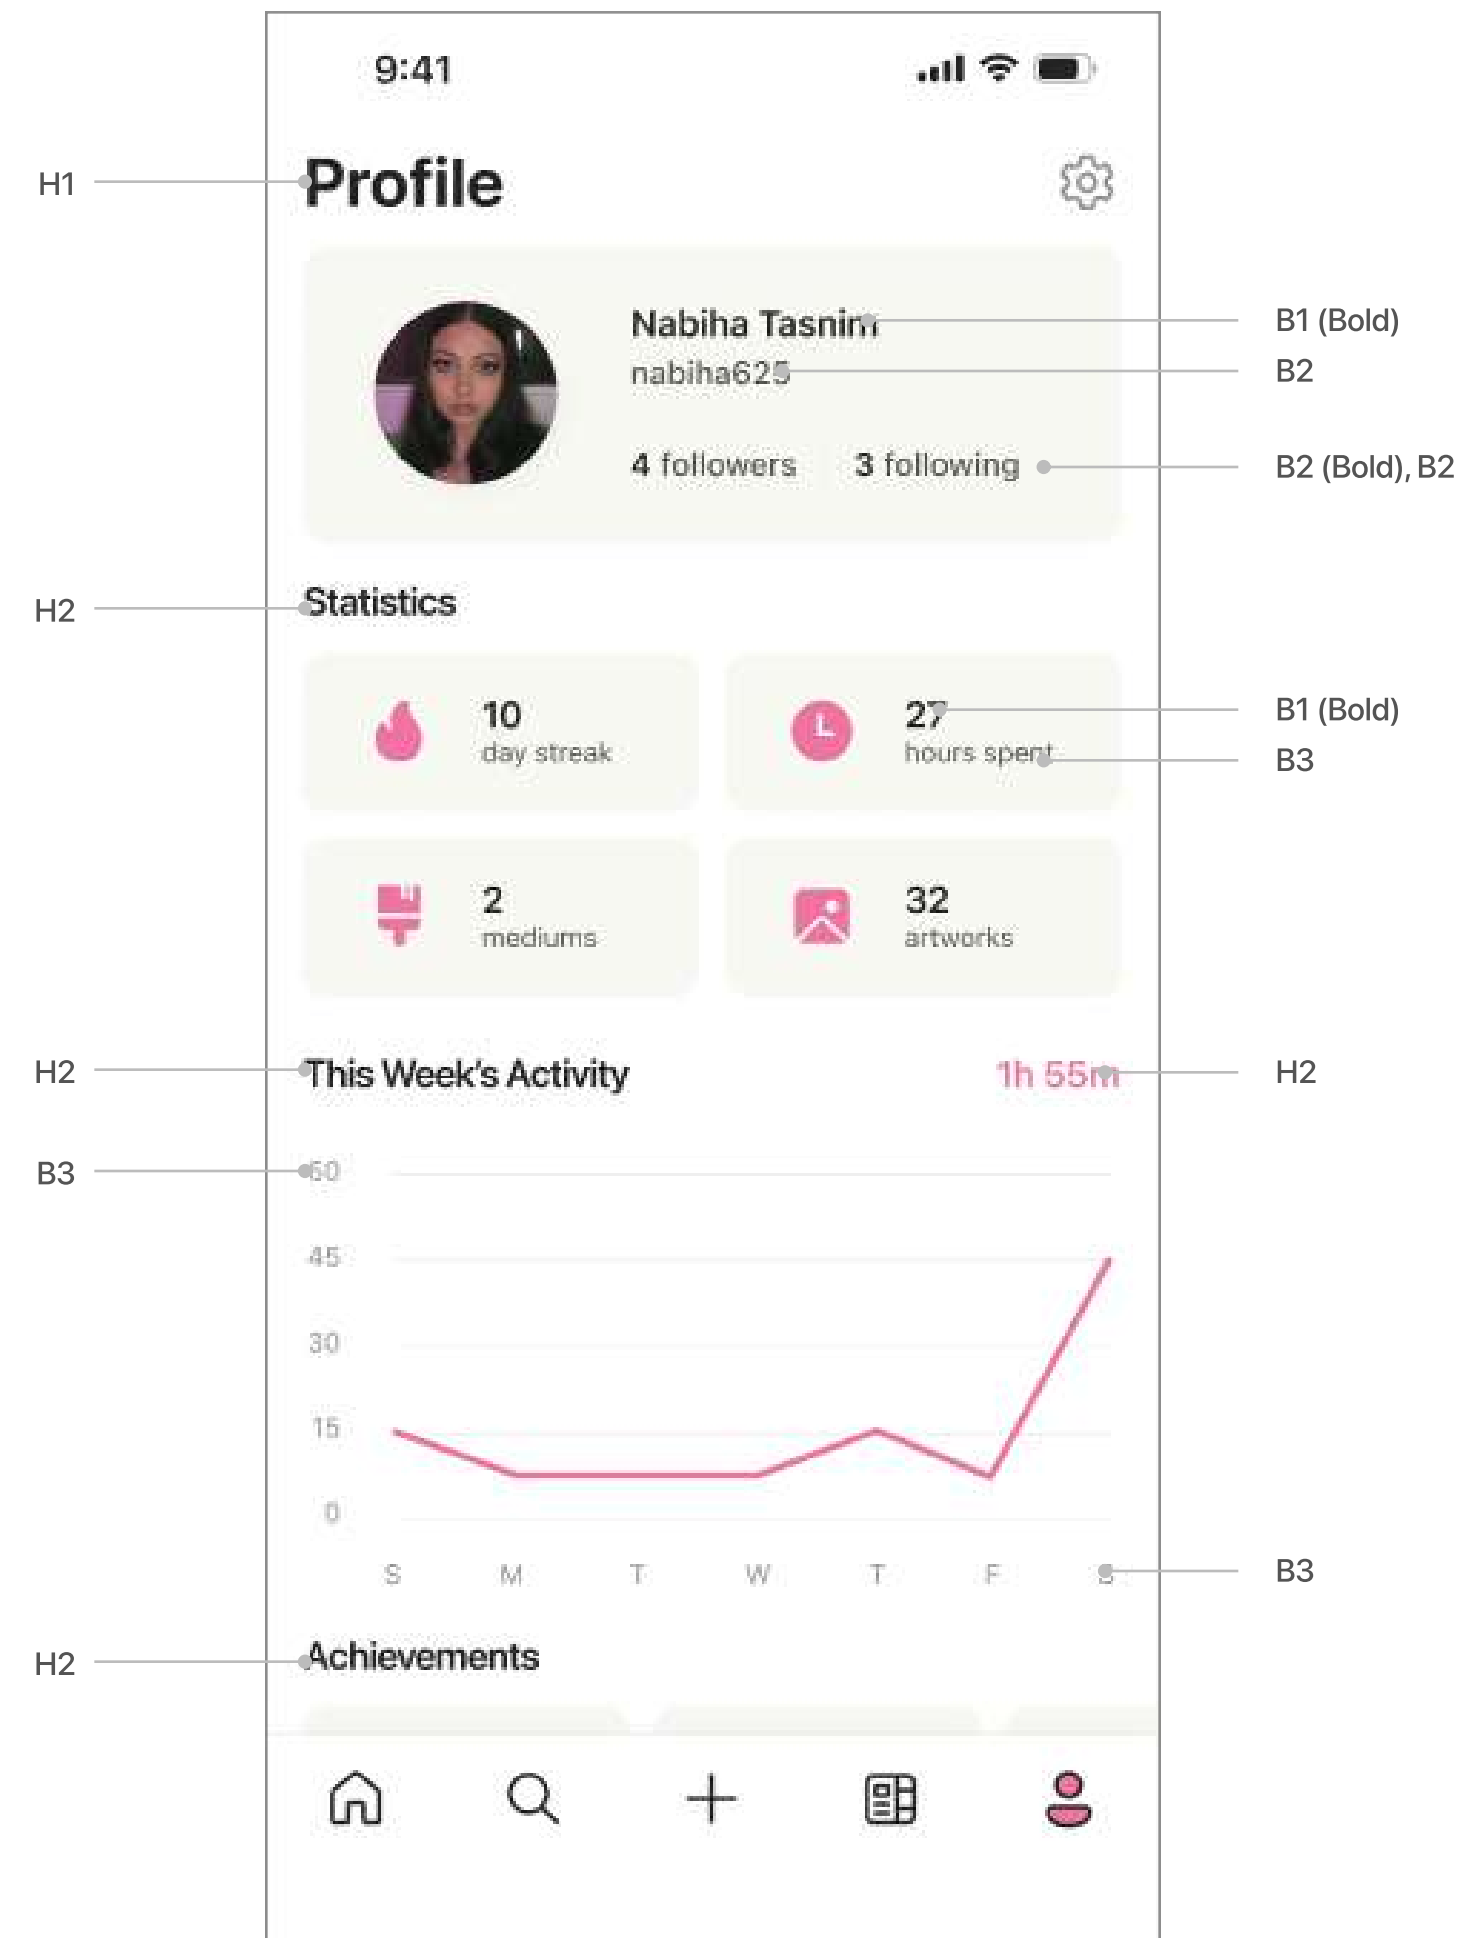

Off-White 2
#F8F3F3

Light Grey
#BCBCBC

Dark Grey
#403D3D

Background
#1A1717

Brand Colours

Pink
#FF69A3

Orange
#FF6A36

Yellow
#FFC200

Green
#28C997

Blue
#1DBCED

Typography

Font

SF Pro

Name	Size (px)	Weight	Tracking	Use	Example
H1	30	Bold	0%	Heading	Lorem ipsum dolor sit amet, consectetur adipiscing elit.
H2	17	Semibold	-2%	Subheading	Lorem ipsum dolor sit amet, consectetur adipiscing elit.
B1	16	Regular	-2%	Body	Lorem ipsum dolor sit amet, consectetur adipiscing elit.
B1 (Bold)	16	Regular	-3%	Body	Lorem ipsum dolor sit amet, consectetur adipiscing elit.
B2	14	Medium	-1%	Captions, Card Text	Lorem ipsum dolor sit amet, consectetur adipiscing elit.
B2 (Bold)	14	Semibold	0%	Captions, Card Text, Links	Lorem ipsum dolor sit amet, consectetur adipiscing elit.
B3	12	Regular	-1%	Captions, Card Text	Lorem ipsum dolor sit amet, consectetur adipiscing elit.
Button	16	Regular	-2%	Buttons	Lorem ipsum dolor sit amet, consectetur adipiscing elit.

Font

SF Pro

Name	Size (px)	Weight	Tracking	Use	Example
H1	36	Bold	0%	Heading	Lorem ipsum dolor sit amet, consectetur adipiscing elit.
H2	24	Semibold	0%	Subheading	Lorem ipsum dolor sit amet, consectetur adipiscing elit.
B1	20	Regular	-1%	Body	Lorem ipsum dolor sit amet, consectetur adipiscing elit.
B1 (Bold)	20	Bold	-3%	Body	Lorem ipsum dolor sit amet, consectetur adipiscing elit.
B2	18	Regular	-1%	Captions, Card Text	Lorem ipsum dolor sit amet, consectetur adipiscing elit.
B2 (Bold)	18	Medium	0%	Captions, Card Text, Links	Lorem ipsum dolor sit amet, consectetur adipiscing elit.
B3	14	Regular	-1%	Graph Labels	Lorem ipsum dolor sit amet, consectetur adipiscing elit.
Button	16	Medium	-2%	Buttons	Lorem ipsum dolor sit amet, consectetur adipiscing elit.