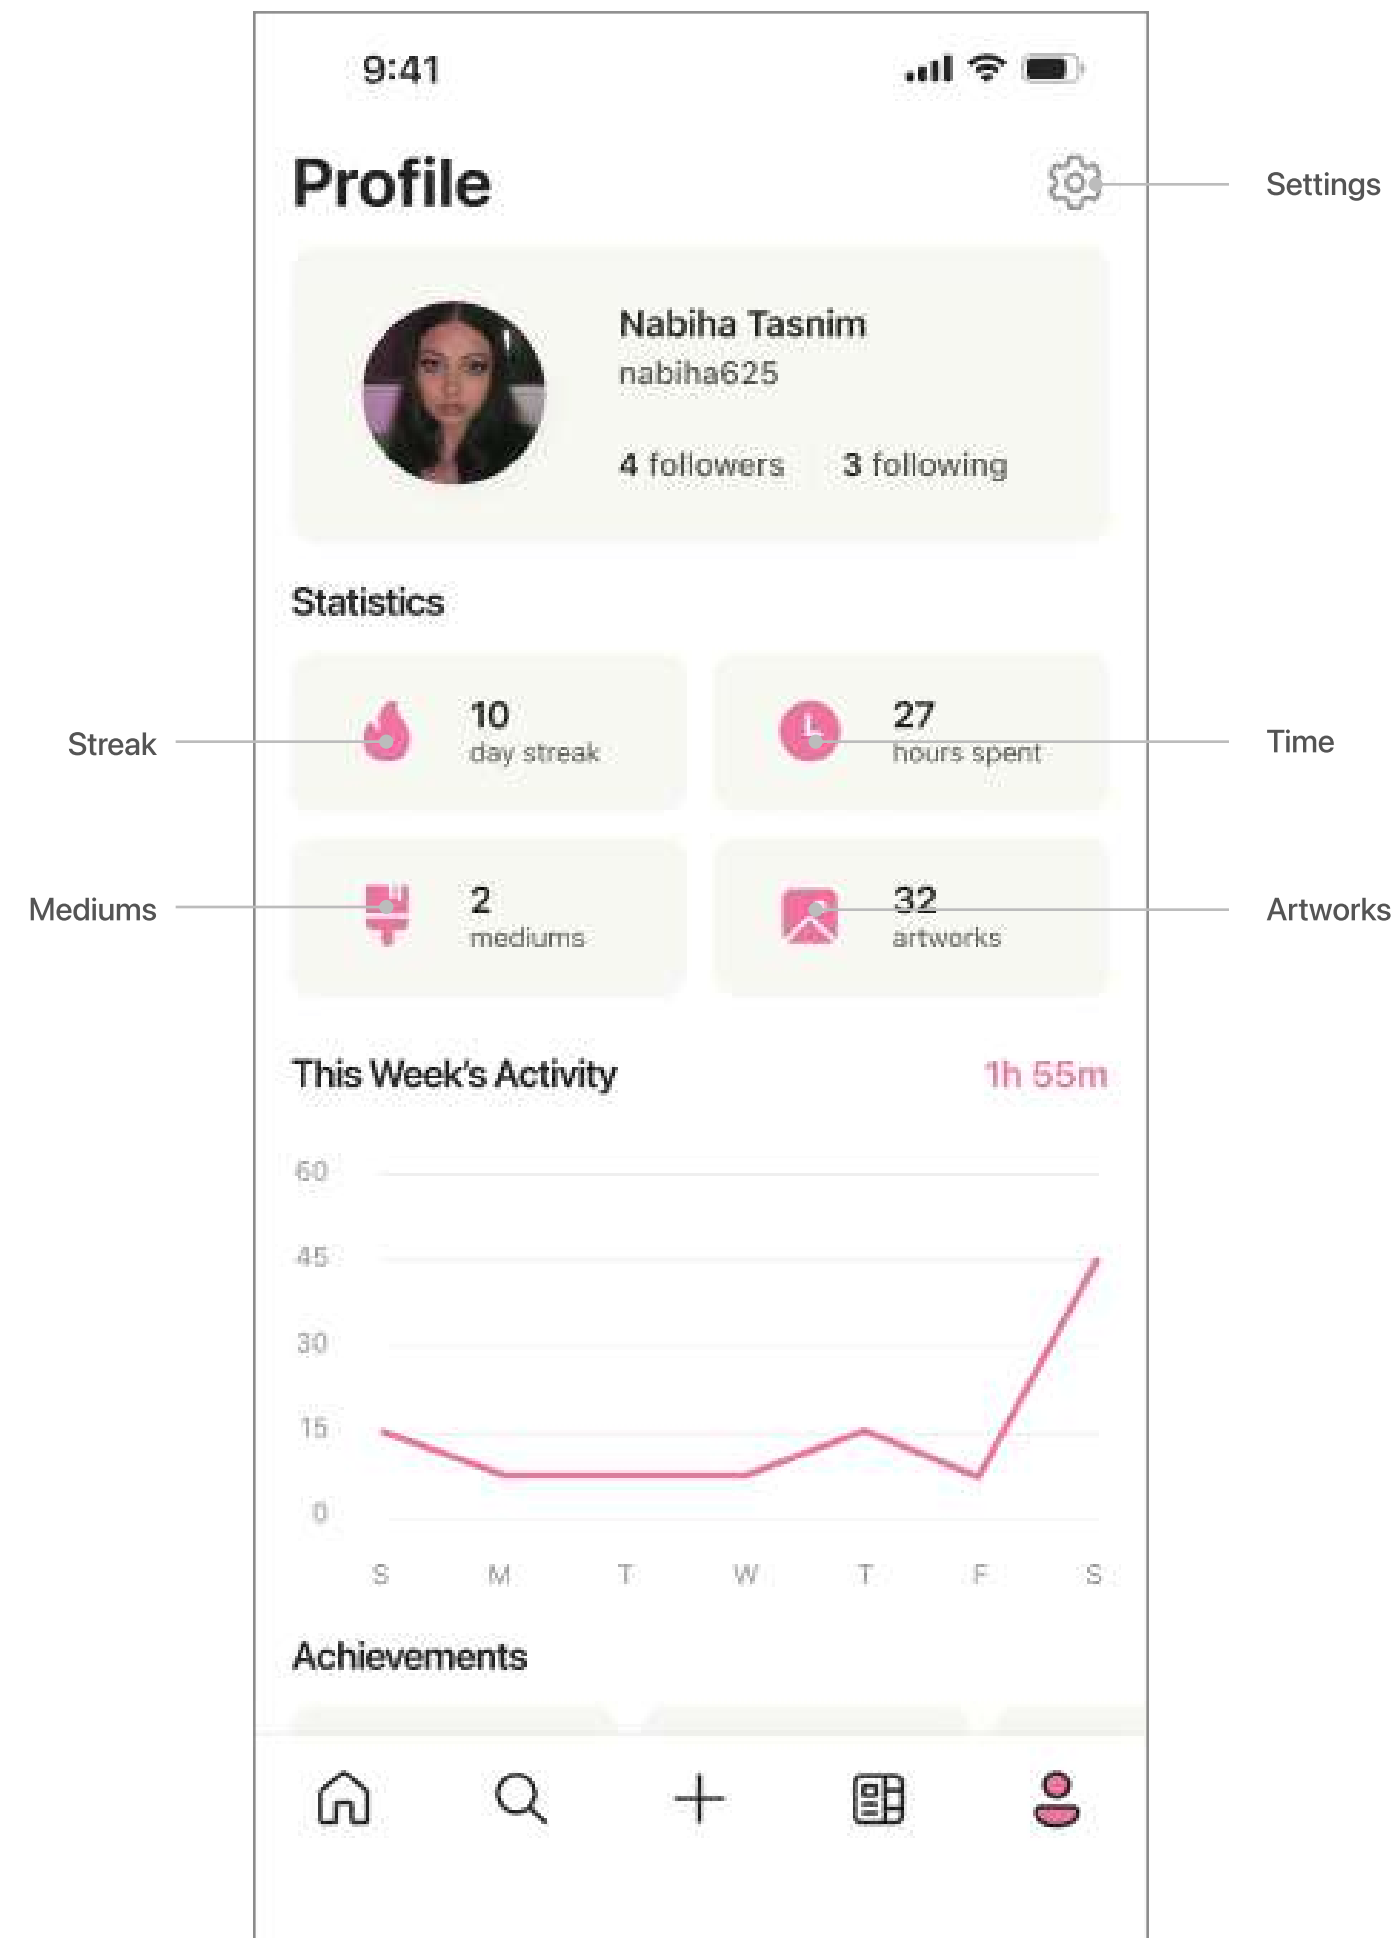

Mobile: 20 x 20
Desktop: 30 x 30

Navigation Bar (Mobile)

Home

Mobile: 30 x 30

Explore

Mobile: 30 x 30

Add

Mobile: 30 x 30

Gallery

Mobile: 30 x 30

Profile

Mobile: 30 x 30

Profile Statistics

Streak

Mobile: 32 x 32
Desktop: 40 x 40

Time

Mobile: 32 x 32
Desktop: 40 x 40

Mediums

Mobile: 32 x 32
Desktop: 40 x 40

Artworks

Mobile: 32 x 32
Desktop: 40 x 40

Mobile

Desktop

Call to Action, 4 columns wide