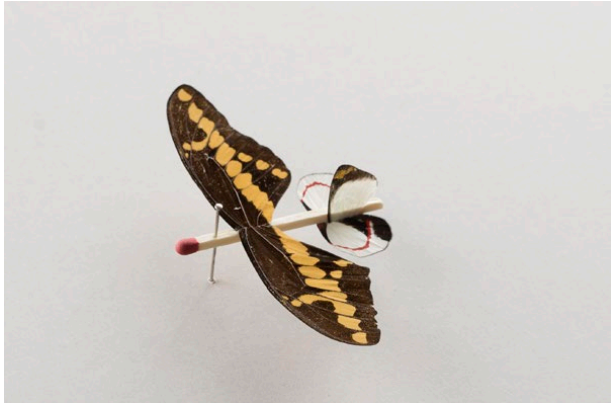

13703 Cordary Ave, #10
Hawthorne, CA 90250

spaceten.xyz
info@spaceten.xyz

Robert Wilhite
The Future Is Micro (2022)
Insect wings, glue, matchstick, pin.
Approx. 5" x 5" x .5"
$350 each (framed)

23-a