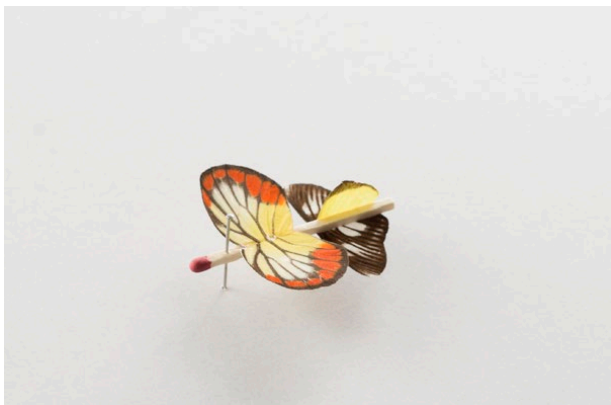

13703 Cordary Ave, #10
Hawthorne, CA 90250

spaceten.xyz
info@spaceten.xyz

Robert Wilhite
The Future Is Micro (2022)
Insect wings, glue, matchstick, pin.
Approx. 5" x 5" x .5"
$350 each (framed)

11-a

11-b

11-c

11-d

11-e

11-f

11-g

11-h