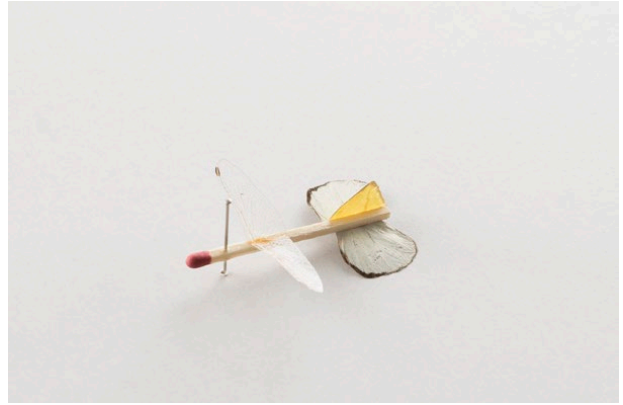

13703 Cordary Ave, #10
Hawthorne, CA 90250

spaceten.xyz
info@spaceten.xyz

Robert Wilhite
The Future Is Micro (2022)
Insect wings, glue, matchstick, pin.
Approx. 5" x 5" x .5"
$350 each (framed)

48-b