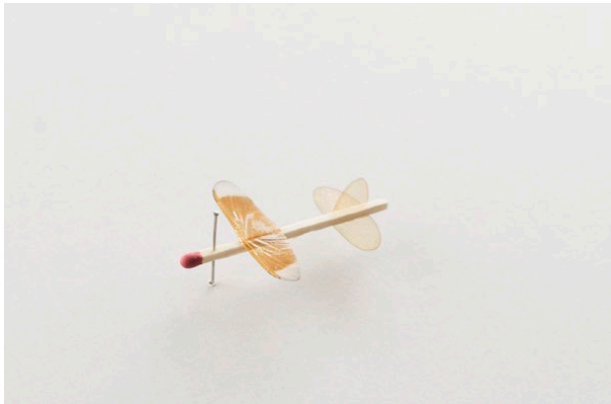

Robert Wilhite
The Future Is Micro (2022)
Insect wings, glue, matchstick, pin.
Approx. 5" x 5" x .5"
\$350 each (framed)

32-a

32-b

32-c

32-d

32-e

32-f

32-g