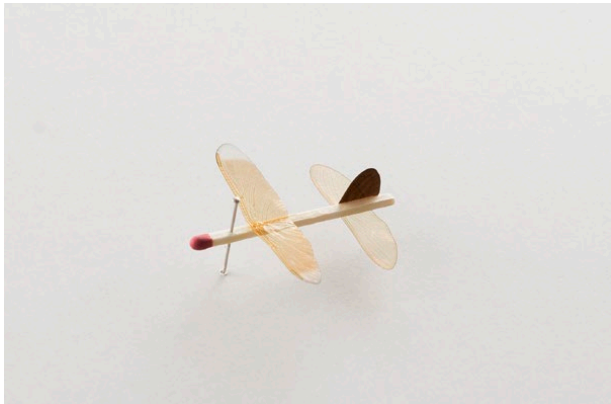

13703 Cordary Ave, #10
Hawthorne, CA 90250

spaceten.xyz
info@spaceten.xyz

Robert Wilhite
The Future Is Micro (2022)
Insect wings, glue, matchstick, pin.
Approx. 5" x 5" x .5"
$350 each (framed)

23-c