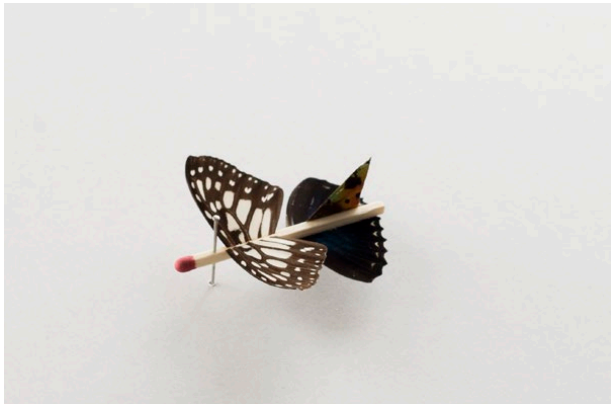

spaceten.xyz
info@spaceten.xyz

Robert Wilhite
The Future Is Micro (2022)
Insect wings, glue, matchstick, pin.
Approx. 5" x 5" x .5"
\$350 each (framed)

29-a

29-b

29-c

29-d

29-e

29-f