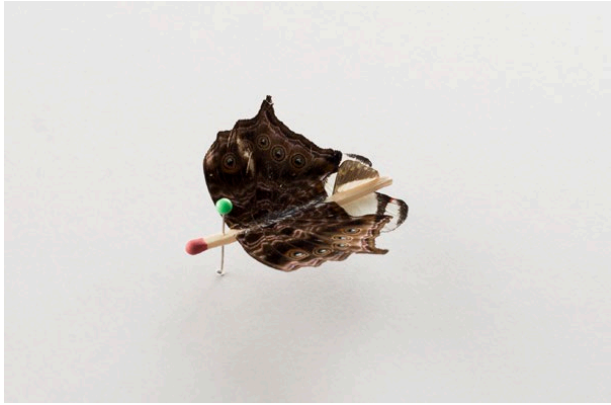

spaceten.xyz
info@spaceten.xyz

Robert Wilhite
The Future Is Micro (2022)
Insect wings, glue, matchstick, pin.
Approx. 5" x 5" x .5"
\$350 each (framed)

44-a

44-b

44-c

44-d

44-e

44-f