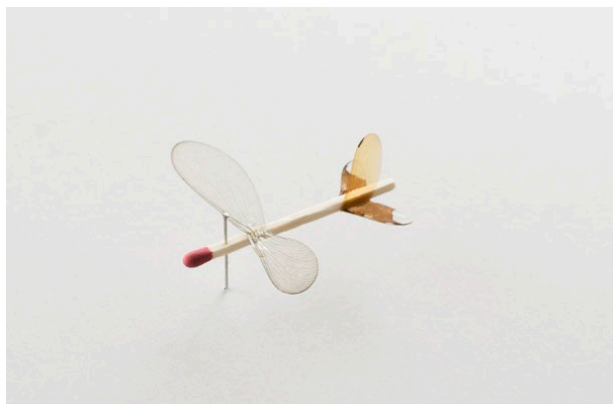

13703 Cordary Ave, #10
Hawthorne, CA 90250

spaceten.xyz
info@spaceten.xyz

Robert Wilhite
The Future Is Micro (2022)
Insect wings, glue, matchstick, pin.
Approx. 5" x 5" x .5"
$350 each (framed)

10-c