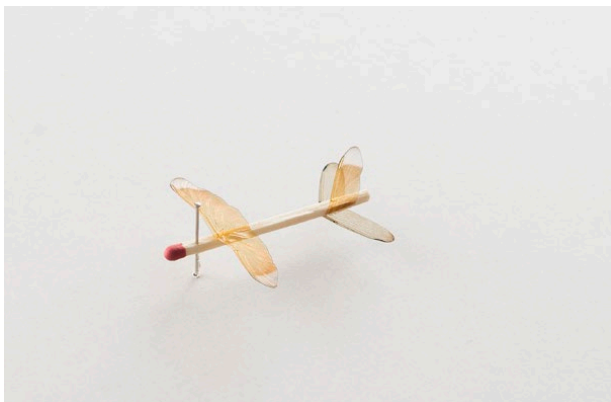

Robert Wilhite
The Future Is Micro (2022)
Insect wings, glue, matchstick, pin.
Approx. 5" x 5" x .5"
\$350 each (framed)

27-a

27-b

27-c

27-d

27-e

27-f

27-g