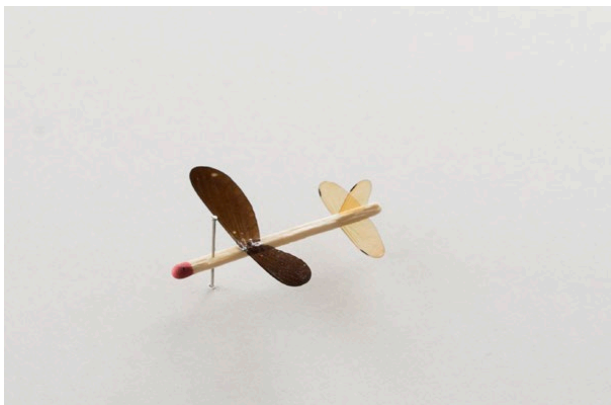

Robert Wilhite
The Future Is Micro (2022)
Insect wings, glue, matchstick, pin.
Approx. 5" x 5" x .5"
\$350 each (framed)

32-a

32-b

32-c

32-d

32-e

32-f

32-g