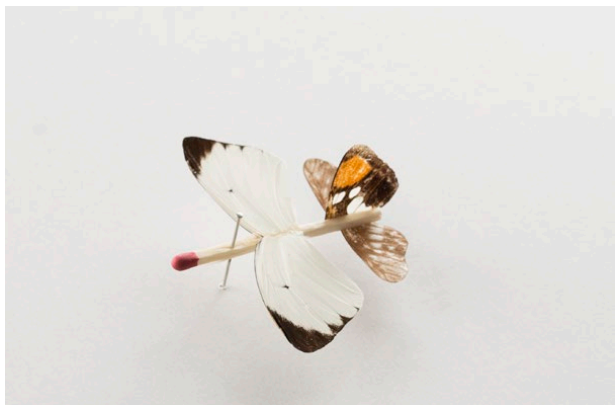

13703 Cordary Ave, #10
Hawthorne, CA 90250

spaceten.xyz
info@spaceten.xyz

Robert Wilhite
The Future Is Micro (2022)
Insect wings, glue, matchstick, pin.
Approx. 5" x 5" x .5"
$350 each (framed)

16-b