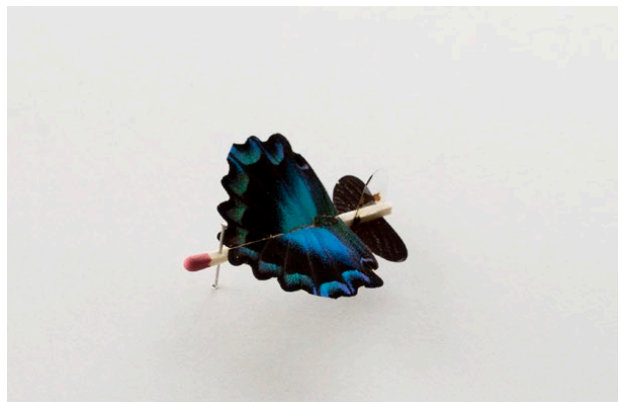

13703 Cordary Ave, #10
Hawthorne, CA 90250

spaceten.xyz
info@spaceten.xyz

Robert Wilhite
The Future Is Micro (2022)
Insect wings, glue, matchstick, pin.
Approx. 5" x 5" x .5"
$350 each (framed)

28-h