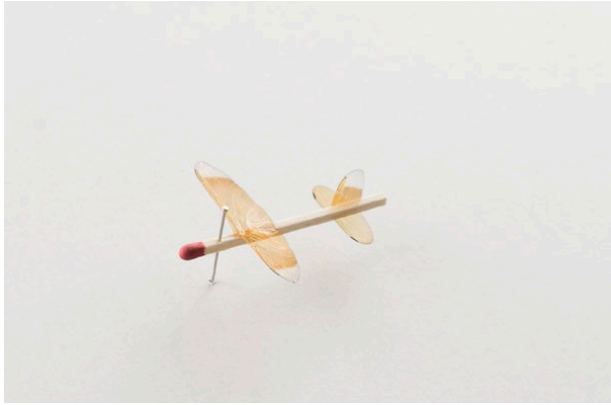

Robert Wilhite
The Future Is Micro (2022)
Insect wings, glue, matchstick, pin.
Approx. 5" x 5" x .5"
\$350 each (framed)

32-a

32-b

32-c

32-d

32-e

32-f

32-g