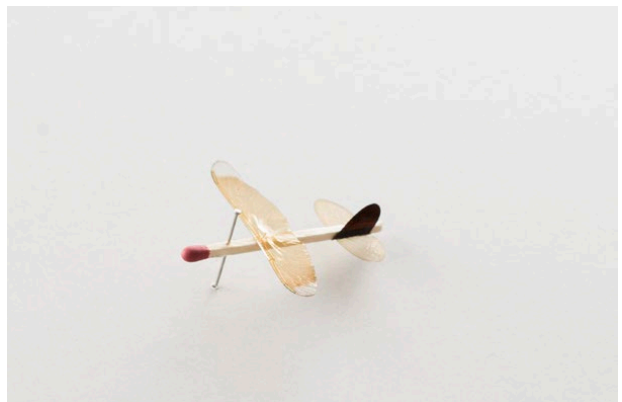

13703 Cordary Ave, #10
Hawthorne, CA 90250

spaceten.xyz
info@spaceten.xyz

Robert Wilhite
The Future Is Micro (2022)
Insect wings, glue, matchstick, pin.
Approx. 5" x 5" x .5"
$350 each (framed)

34-a

34-b

34-c

34-d

34-e

34-f

34-g

34-h