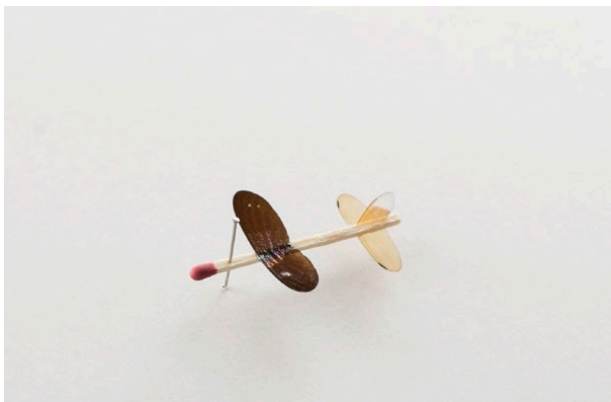

13703 Cordary Ave, #10
Hawthorne, CA 90250

spaceten.xyz
info@spaceten.xyz

Robert Wilhite
The Future Is Micro (2022)
Insect wings, glue, matchstick, pin.
Approx. 5" x 5" x .5"
$350 each (framed)

19-g