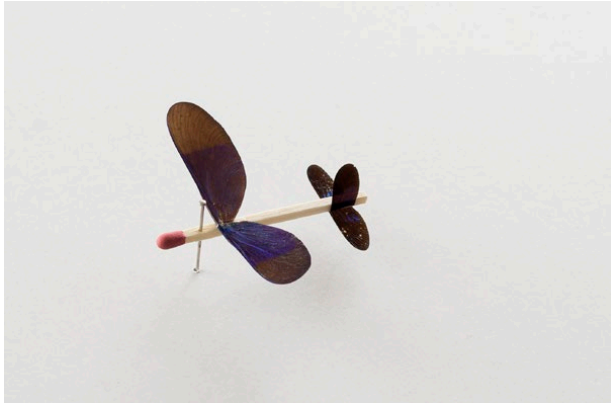

spaceten.xyz
info@spaceten.xyz

Robert Wilhite
The Future Is Micro (2022)
Insect wings, glue, matchstick, pin.
Approx. 5" x 5" x .5"
\$350 each (framed)

24-a

24-b

24-c

24-d

24-e

24-f