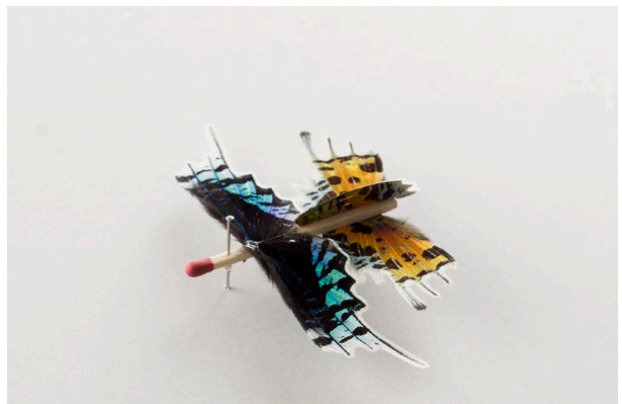

13703 Cordary Ave, #10
Hawthorne, CA 90250

spaceten.xyz
info@spaceten.xyz

Robert Wilhite
The Future Is Micro (2022)
Insect wings, glue, matchstick, pin.
Approx. 5" x 5" x .5"
$350 each (framed)

11-a

11-b

11-c

11-d

11-e

11-f

11-g

11-h