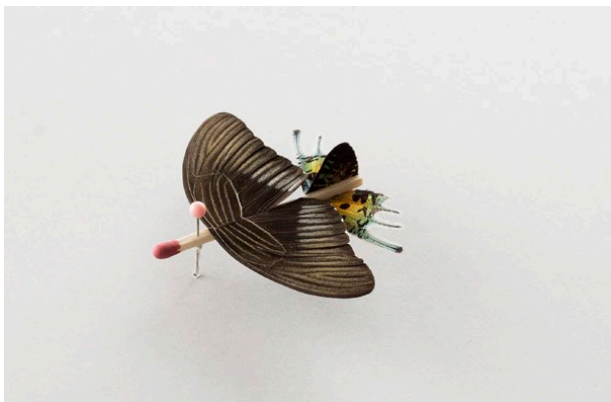

13703 Cordary Ave, #10
Hawthorne, CA 90250

spaceten.xyz
info@spaceten.xyz

Robert Wilhite
The Future Is Micro (2022)
Insect wings, glue, matchstick, pin.
Approx. 5" x 5" x .5"
$350 each (framed)

24-g