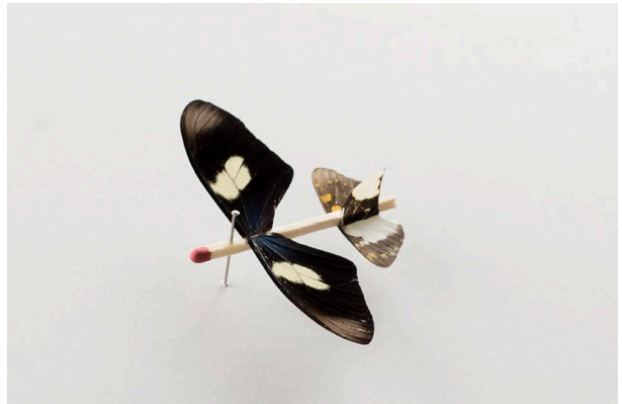

13703 Cordary Ave, #10
Hawthorne, CA 90250

spaceten.xyz
info@spaceten.xyz

Robert Wilhite
The Future Is Micro (2022)
Insect wings, glue, matchstick, pin.
Approx. 5" x 5" x .5"
$350 each (framed)

13-d