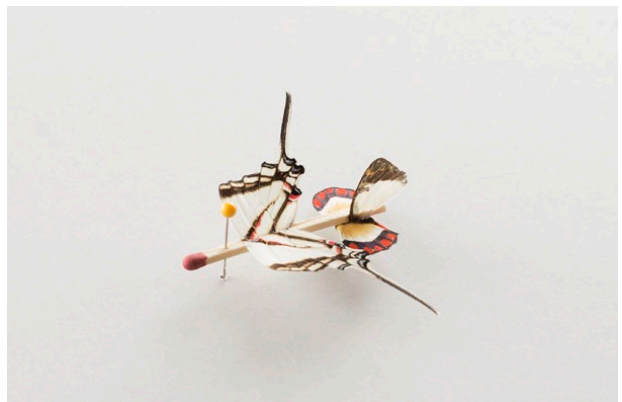

13703 Cordary Ave, #10
Hawthorne, CA 90250

spaceten.xyz
info@spaceten.xyz

Robert Wilhite
The Future Is Micro (2022)
Insect wings, glue, matchstick, pin.
Approx. 5" x 5" x .5"
$350 each (framed)

41-h