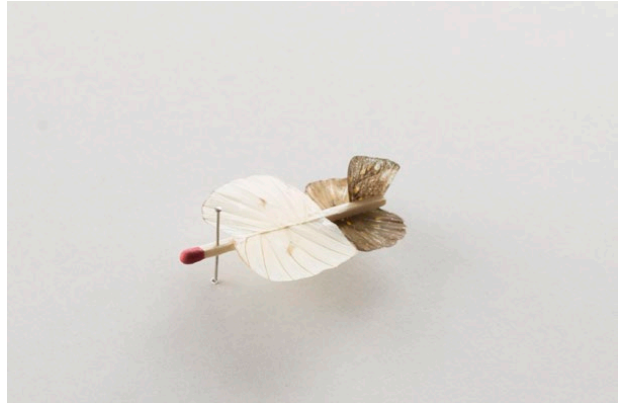

Robert Wilhite
The Future Is Micro (2022)
Insect wings, glue, matchstick, pin.
Approx. 5" x 5" x .5"
\$350 each (framed)

27-a

27-b

27-c

27-d

27-e

27-f

27-g