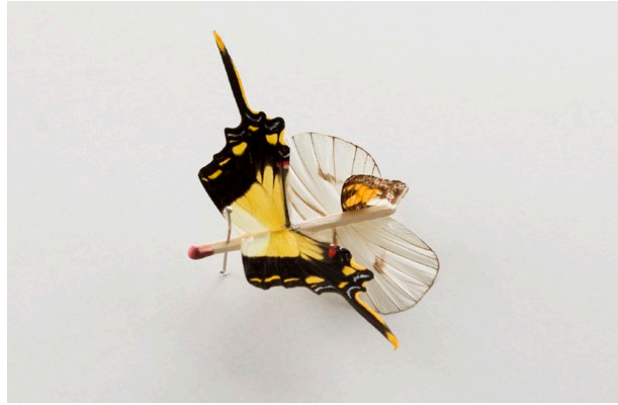

Robert Wilhite
The Future Is Micro (2022)
Insect wings, glue, matchstick, pin.
Approx. 5" x 5" x .5"
\$350 each (framed)

47-a

47-b

47-c

47-d

47-e

47-f

47-g