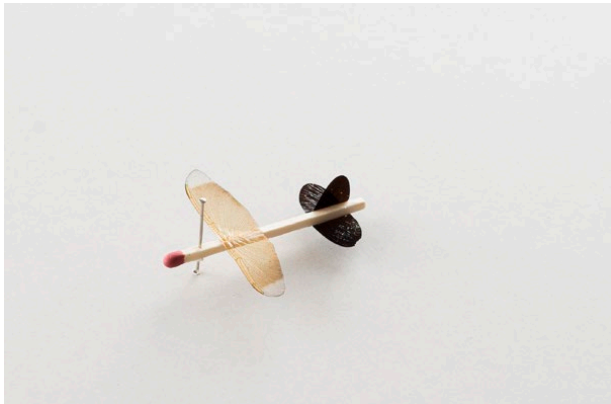

13703 Cordary Ave, #10
Hawthorne, CA 90250

spaceten.xyz
info@spaceten.xyz

Robert Wilhite
The Future Is Micro (2022)
Insect wings, glue, matchstick, pin.
Approx. 5" x 5" x .5"
$350 each (framed)

21-c