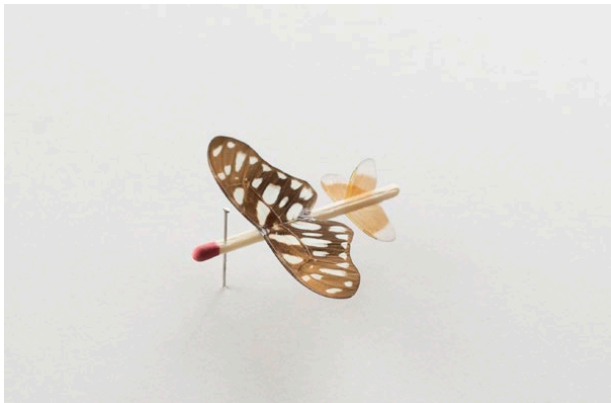

13703 Cordary Ave, #10
Hawthorne, CA 90250

spaceten.xyz
info@spaceten.xyz

Robert Wilhite
The Future Is Micro (2022)
Insect wings, glue, matchstick, pin.
Approx. 5" x 5" x .5"
$350 each (framed)

4-a

4-b

4-c

4-d

4-e

4-f

4-g

4-h