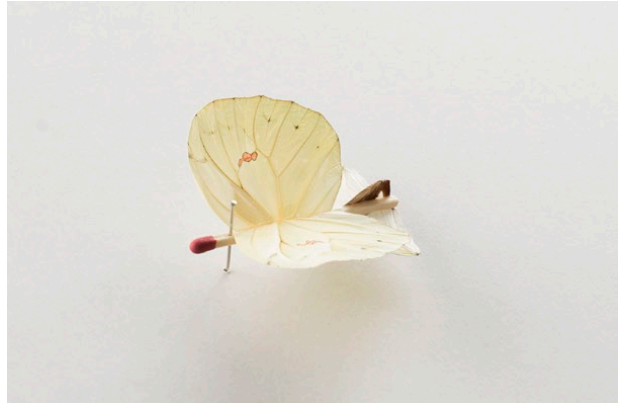

Robert Wilhite
The Future Is Micro (2022)
Insect wings, glue, matchstick, pin.
Approx. 5" x 5" x .5"
\$350 each (framed)

22-a

22-b

22-c

22-d

22-e

22-f

22-g