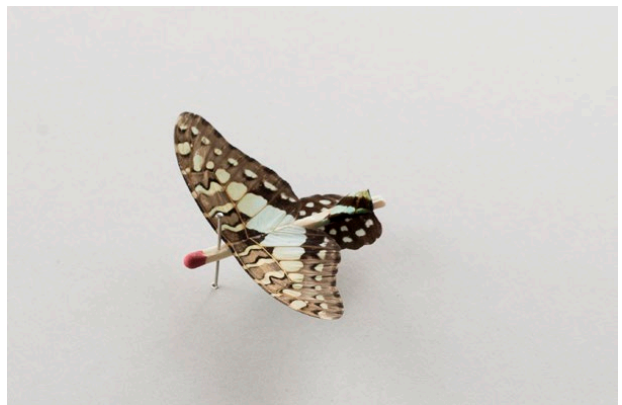

spaceten.xyz
info@spaceten.xyz

Robert Wilhite
The Future Is Micro (2022)
Insect wings, glue, matchstick, pin.
Approx. 5" x 5" x .5"
\$350 each (framed)

24-a

24-b

24-c

24-d

24-e

24-f