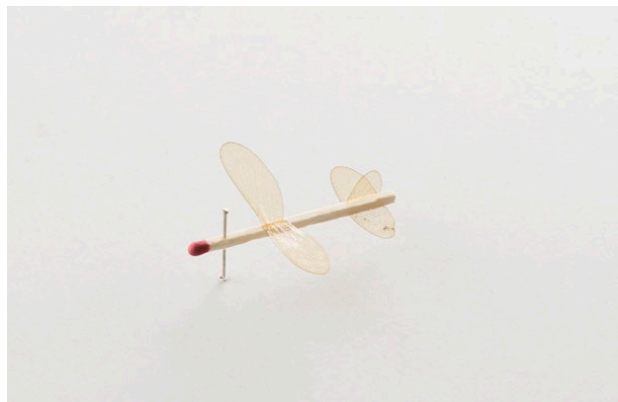

13703 Cordary Ave, #10
Hawthorne, CA 90250

spaceten.xyz
info@spaceten.xyz

Robert Wilhite
The Future Is Micro (2022)
Insect wings, glue, matchstick, pin.
Approx. 5" x 5" x .5"
$350 each (framed)

47-h