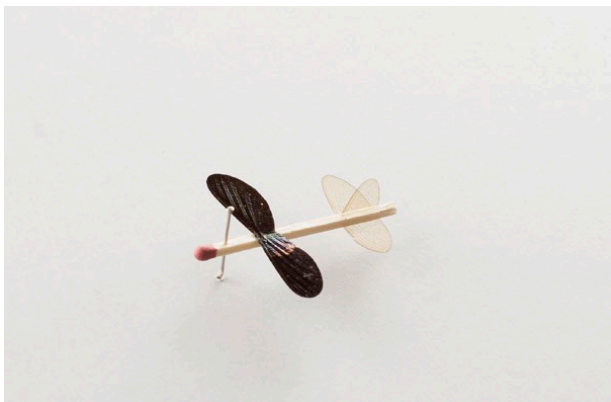

Robert Wilhite
The Future Is Micro (2022)
Insect wings, glue, matchstick, pin.
Approx. 5" x 5" x .5"
\$350 each (framed)

47-a

47-b

47-c

47-d

47-e

47-f

47-g