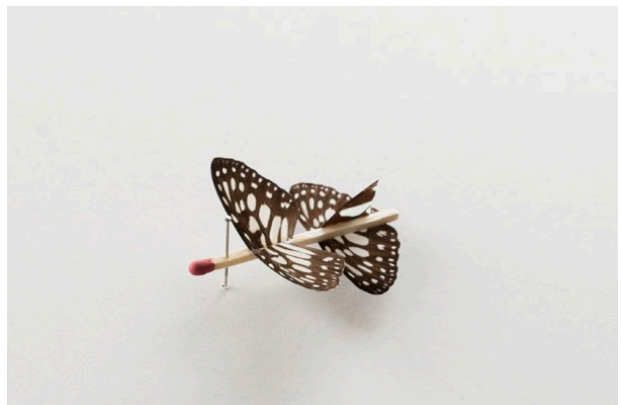

Robert Wilhite
The Future Is Micro (2022)
Insect wings, glue, matchstick, pin.
Approx. 5" x 5" x .5"
\$350 each (framed)

17-a

17-b

17-c

17-d

17-e

17-f

17-g