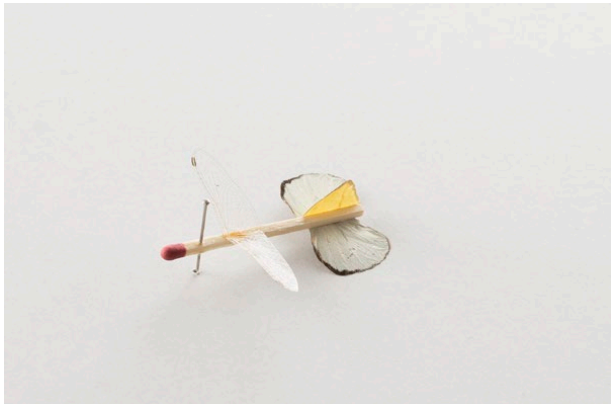

13703 Cordary Ave, #10
Hawthorne, CA 90250

spaceten.xyz
info@spaceten.xyz

Robert Wilhite
The Future Is Micro (2022)
Insect wings, glue, matchstick, pin.
Approx. 5" x 5" x .5"
$350 each (framed)

35-c