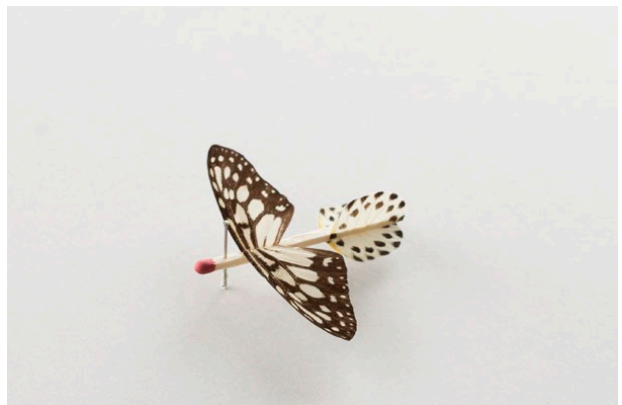

13703 Cordary Ave, #10
Hawthorne, CA 90250

spaceten.xyz
info@spaceten.xyz

Robert Wilhite
The Future Is Micro (2022)
Insect wings, glue, matchstick, pin.
Approx. 5" x 5" x .5"
$350 each (framed)

7-f