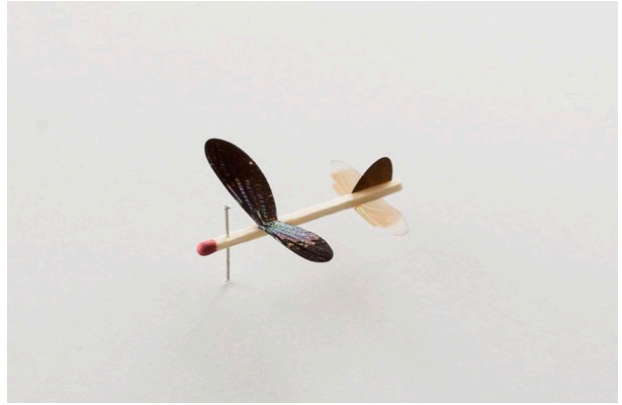

13703 Cordary Ave, #10
Hawthorne, CA 90250

spaceten.xyz
info@spaceten.xyz

Robert Wilhite
The Future Is Micro (2022)
Insect wings, glue, matchstick, pin.
Approx. 5" x 5" x .5"
$350 each (framed)

13-b