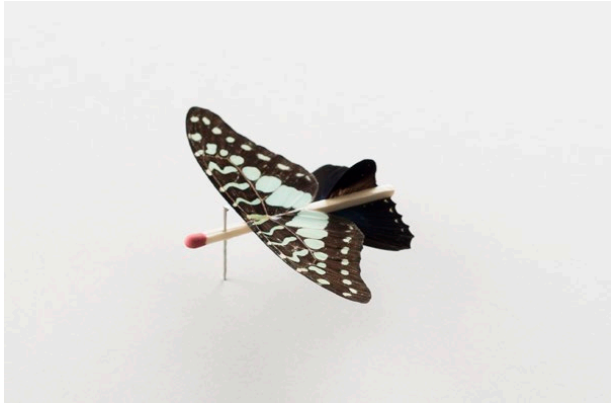

13703 Cordary Ave, #10
Hawthorne, CA 90250

spaceten.xyz
info@spaceten.xyz

Robert Wilhite
The Future Is Micro (2022)
Insect wings, glue, matchstick, pin.
Approx. 5" x 5" x .5"
\$350 each (framed)

1-a

1-b

1-c