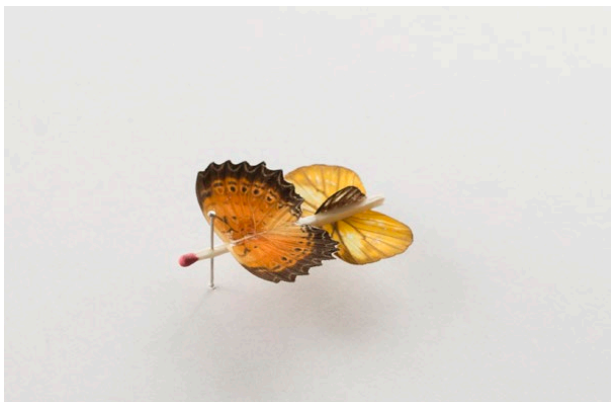

13703 Cordary Ave, #10
Hawthorne, CA 90250

spaceten.xyz
info@spaceten.xyz

Robert Wilhite
The Future Is Micro (2022)
Insect wings, glue, matchstick, pin.
Approx. 5" x 5" x .5"
$350 each (framed)

29-g