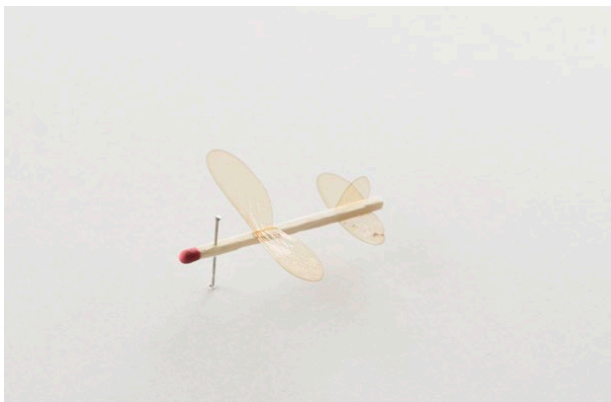

Robert Wilhite
The Future Is Micro (2022)
Insect wings, glue, matchstick, pin.
Approx. 5" x 5" x .5"
\$350 each (framed)

32-a

32-b

32-c

32-d

32-e

32-f

32-g