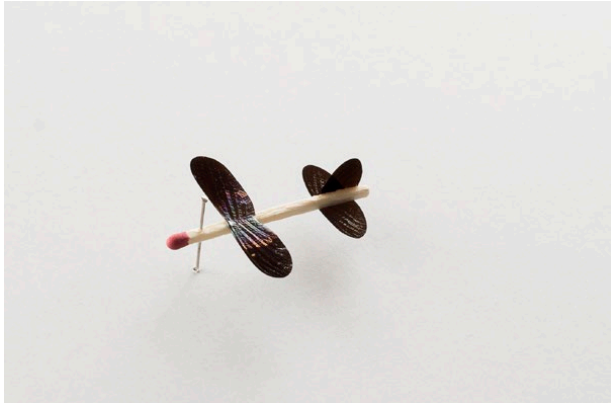

13703 Cordary Ave, #10
Hawthorne, CA 90250

spaceten.xyz
info@spaceten.xyz

Robert Wilhite
The Future Is Micro (2022)
Insect wings, glue, matchstick, pin.
Approx. 5" x 5" x .5"
$350 each (framed)

35-a