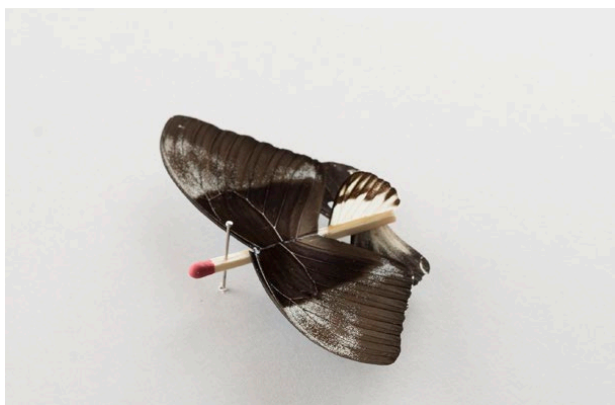

13703 Cordary Ave, #10
Hawthorne, CA 90250

spaceten.xyz
info@spaceten.xyz

Robert Wilhite
The Future Is Micro (2022)
Insect wings, glue, matchstick, pin.
Approx. 5" x 5" x .5"
$350 each (framed)

16-f