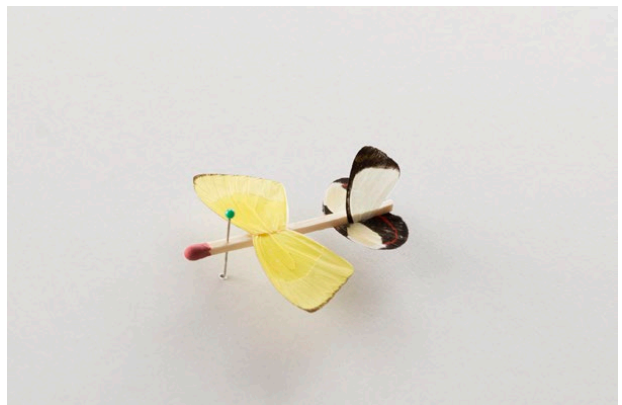

spaceten.xyz
info@spaceten.xyz

Robert Wilhite
The Future Is Micro (2022)
Insect wings, glue, matchstick, pin.
Approx. 5" x 5" x .5"
\$350 each (framed)

39-a

39-b

39-c

39-d

39-e

39-f