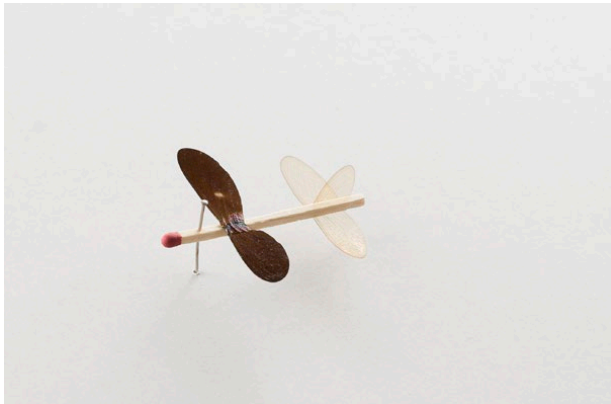

13703 Cordary Ave, #10
Hawthorne, CA 90250

spaceten.xyz
info@spaceten.xyz

Robert Wilhite
The Future Is Micro (2022)
Insect wings, glue, matchstick, pin.
Approx. 5" x 5" x .5"
$350 each (framed)

28-c