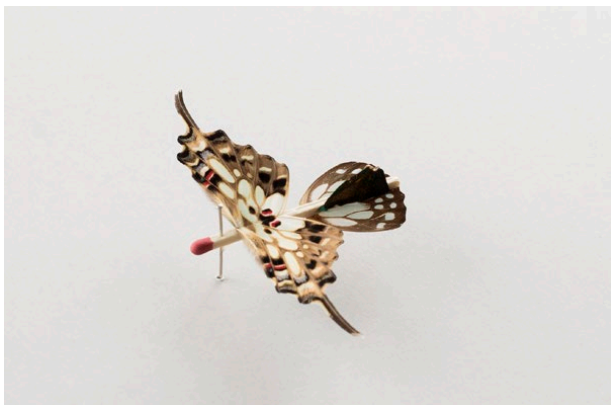

Robert Wilhite
The Future Is Micro (2022)
Insect wings, glue, matchstick, pin.
Approx. 5" x 5" x .5"
\$350 each (framed)

47-a

47-b

47-c

47-d

47-e

47-f

47-g