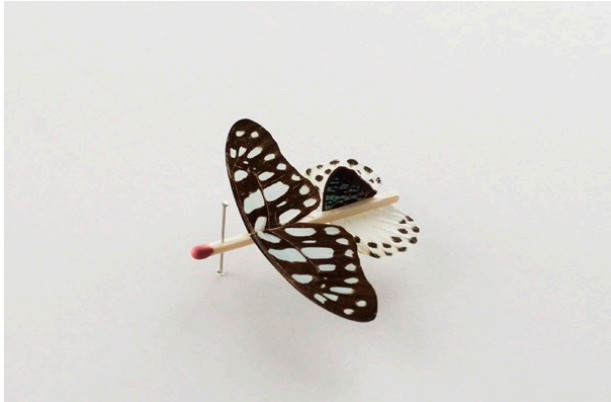

Robert Wilhite
The Future Is Micro (2022)
Insect wings, glue, matchstick, pin.
Approx. 5" x 5" x .5"
\$350 each (framed)

42-a

42-b

42-c

42-d

42-e

42-f

42-g