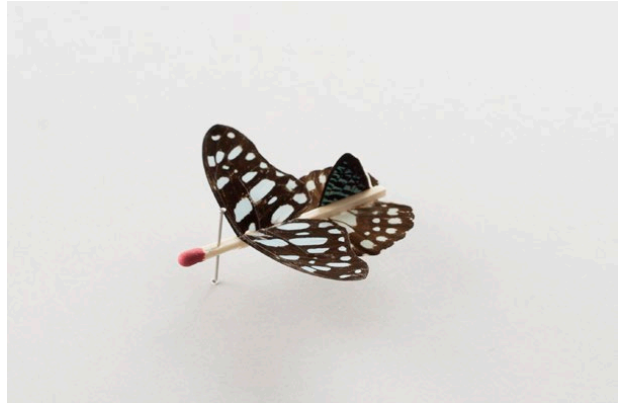

13703 Cordary Ave, #10
Hawthorne, CA 90250

spaceten.xyz
info@spaceten.xyz

Robert Wilhite
The Future Is Micro (2022)
Insect wings, glue, matchstick, pin.
Approx. 5" x 5" x .5"
$350 each (framed)

35-b