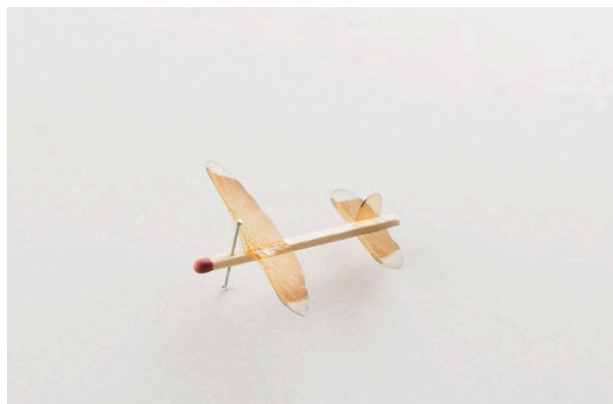

13703 Cordary Ave, #10
Hawthorne, CA 90250

spaceten.xyz
info@spaceten.xyz

Robert Wilhite
The Future Is Micro (2022)
Insect wings, glue, matchstick, pin.
Approx. 5" x 5" x .5"
$350 each (framed)

10-d