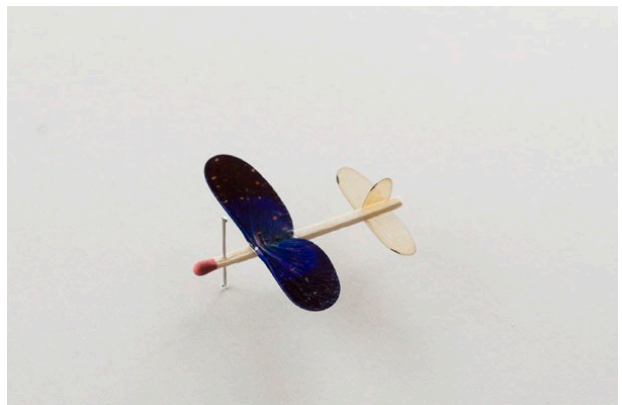

13703 Cordary Ave, #10
Hawthorne, CA 90250

spaceten.xyz
info@spaceten.xyz

Robert Wilhite
The Future Is Micro (2022)
Insect wings, glue, matchstick, pin.
Approx. 5" x 5" x .5"
$350 each (framed)

9-a

9-b

9-c

9-d

9-e

9-f

9-g

9-h