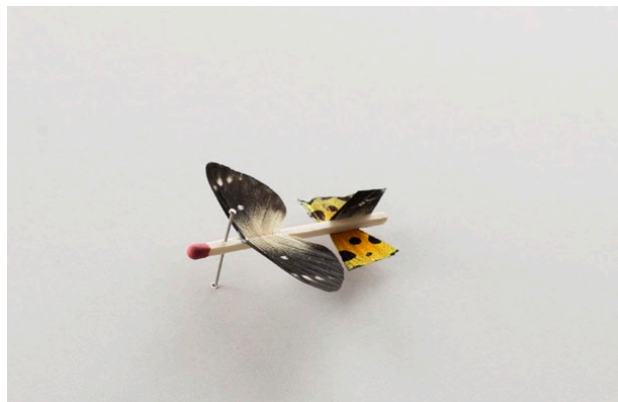

13703 Cordary Ave, #10
Hawthorne, CA 90250

spaceten.xyz
info@spaceten.xyz

Robert Wilhite
The Future Is Micro (2022)
Insect wings, glue, matchstick, pin.
Approx. 5" x 5" x .5"
$350 each (framed)

23-h