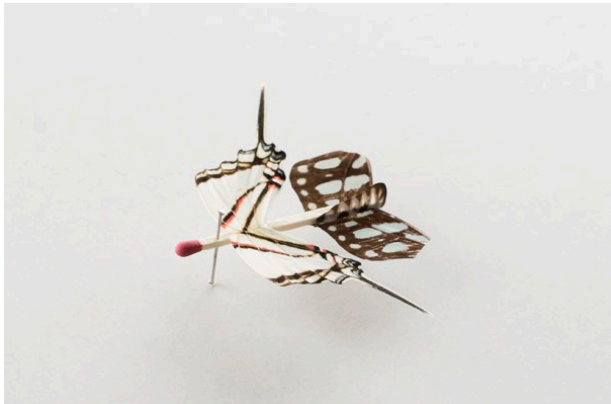

13703 Cordary Ave, #10
Hawthorne, CA 90250

spaceten.xyz
info@spaceten.xyz

Robert Wilhite
The Future Is Micro (2022)
Insect wings, glue, matchstick, pin.
Approx. 5" x 5" x .5"
$350 each (framed)

33-c