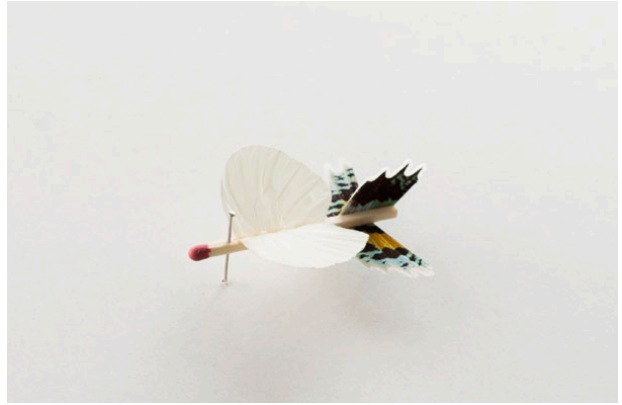

Robert Wilhite
The Future Is Micro (2022)
Insect wings, glue, matchstick, pin.
Approx. 5" x 5" x .5"
\$350 each (framed)

17-a

17-b

17-c

17-d

17-e

17-f

17-g