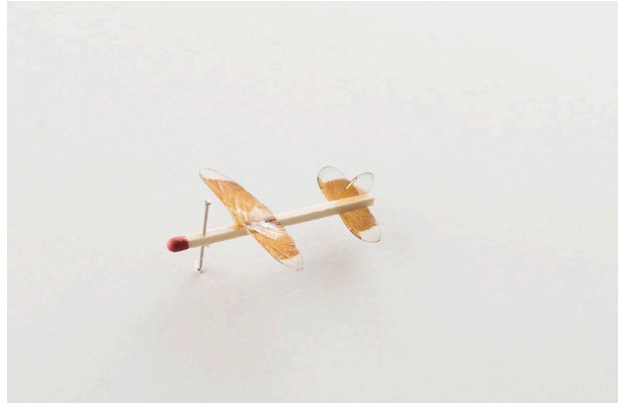

13703 Cordary Ave, #10
Hawthorne, CA 90250

spaceten.xyz
info@spaceten.xyz

Robert Wilhite
The Future Is Micro (2022)
Insect wings, glue, matchstick, pin.
Approx. 5" x 5" x .5"
$350 each (framed)

30-b