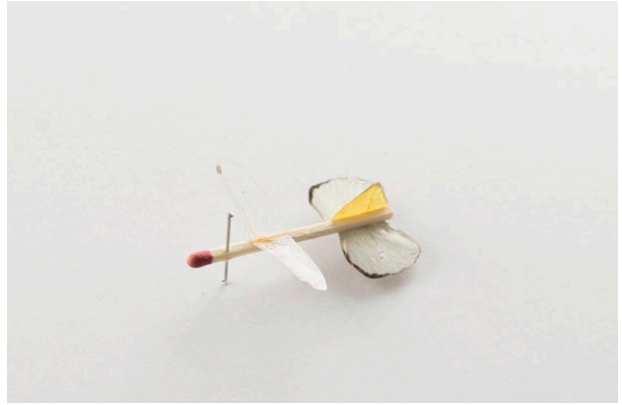

13703 Cordary Ave, #10
Hawthorne, CA 90250

spaceten.xyz
info@spaceten.xyz

Robert Wilhite
The Future Is Micro (2022)
Insect wings, glue, matchstick, pin.
Approx. 5" x 5" x .5"
$350 each (framed)

18-b