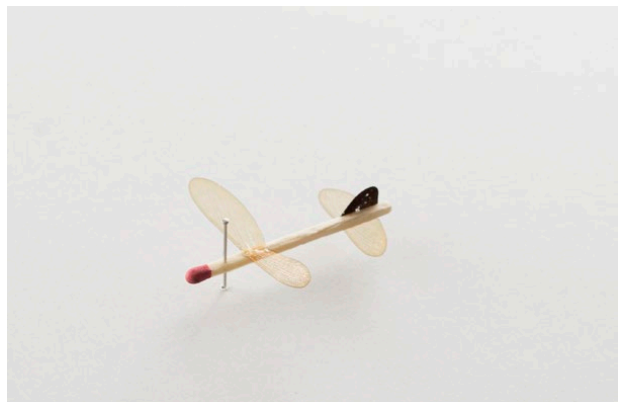

3-d

3-e

3-f

3-g

3-h

13703 Cordary Ave, #10
Hawthorne, CA 90250

spaceten.xyz
info@spaceten.xyz

Robert Wilhite
The Future Is Micro (2022)
Insect wings, glue, matchstick, pin.
Approx. 5" x 5" x .5"
\$350 each (framed)