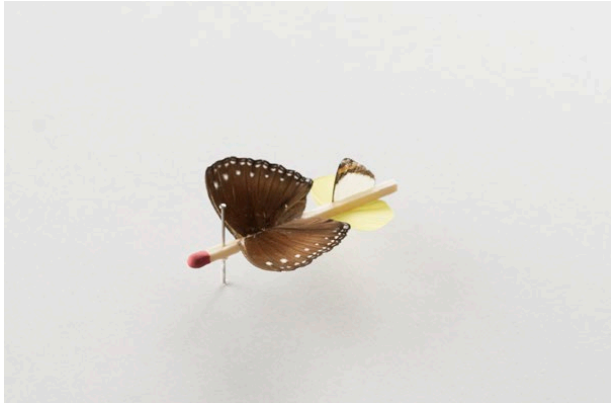

13703 Cordary Ave, #10
Hawthorne, CA 90250

spaceten.xyz
info@spaceten.xyz

Robert Wilhite
The Future Is Micro (2022)
Insect wings, glue, matchstick, pin.
Approx. 5" x 5" x .5"
$350 each (framed)

5-a