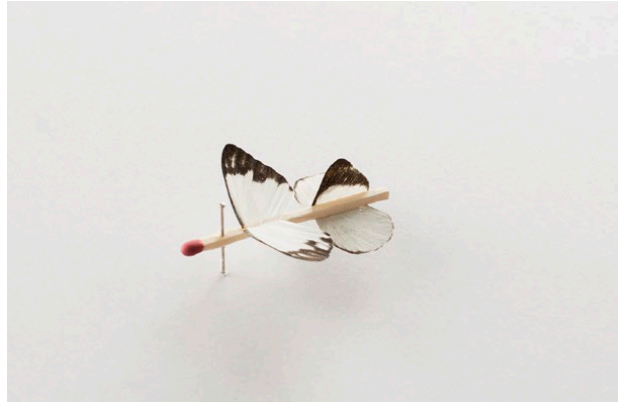

Robert Wilhite
The Future Is Micro (2022)
Insect wings, glue, matchstick, pin.
Approx. 5" x 5" x .5"
\$350 each (framed)

42-a

42-b

42-c

42-d

42-e

42-f

42-g