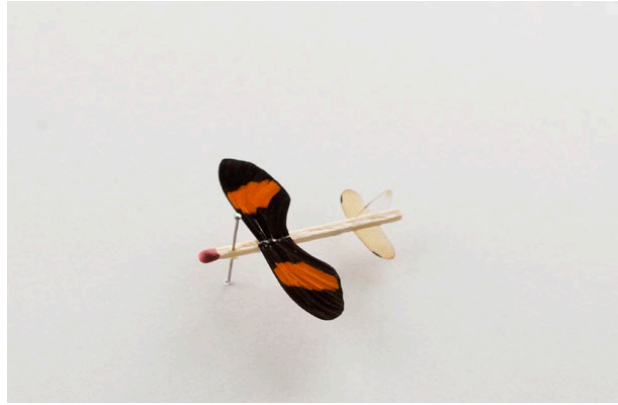

spaceten.xyz
info@spaceten.xyz

Robert Wilhite
The Future Is Micro (2022)
Insect wings, glue, matchstick, pin.
Approx. 5" x 5" x .5"
\$350 each (framed)

19-a

19-b

19-c

19-d

19-e

19-f