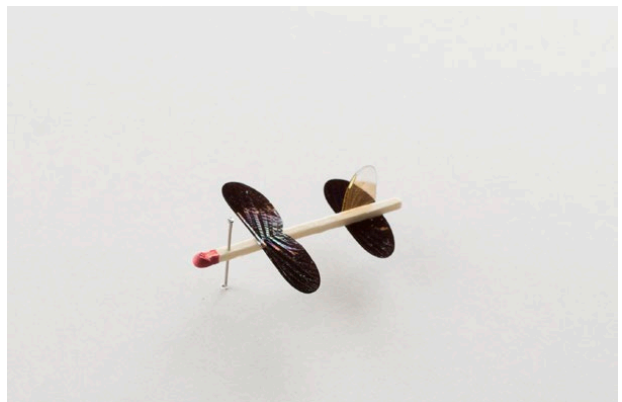

13703 Cordary Ave, #10
Hawthorne, CA 90250

spaceten.xyz
info@spaceten.xyz

Robert Wilhite
The Future Is Micro (2022)
Insect wings, glue, matchstick, pin.
Approx. 5" x 5" x .5"
$350 each (framed)

17-h