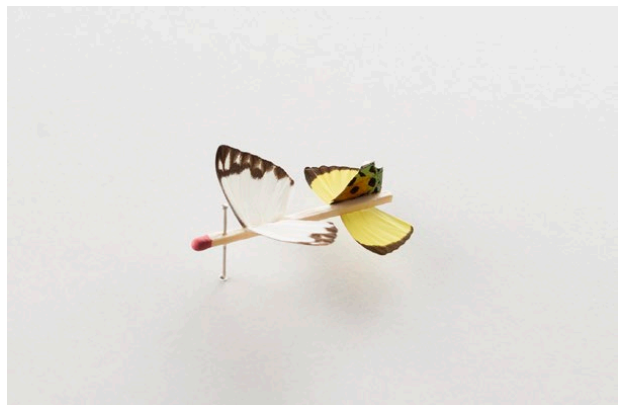

13703 Cordary Ave, #10
Hawthorne, CA 90250

spaceten.xyz
info@spaceten.xyz

Robert Wilhite
The Future Is Micro (2022)
Insect wings, glue, matchstick, pin.
Approx. 5" x 5" x .5"
$350 each (framed)

45-f