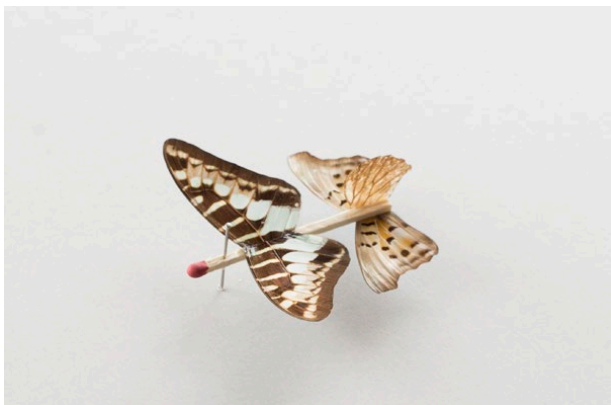

13703 Cordary Ave, #10
Hawthorne, CA 90250

spaceten.xyz
info@spaceten.xyz

Robert Wilhite
The Future Is Micro (2022)
Insect wings, glue, matchstick, pin.
Approx. 5" x 5" x .5"
$350 each (framed)

1-a

1-b

1-c

1-d

1-e

1-f

1-g

1-h