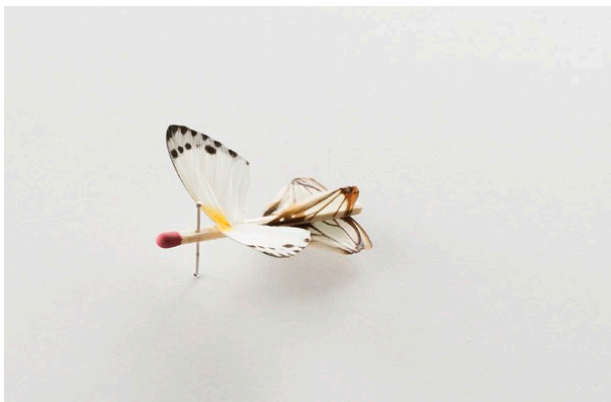

13703 Cordary Ave, #10
Hawthorne, CA 90250

spaceten.xyz
info@spaceten.xyz

Robert Wilhite
The Future Is Micro (2022)
Insect wings, glue, matchstick, pin.
Approx. 5" x 5" x .5"
$350 each (framed)

23-g