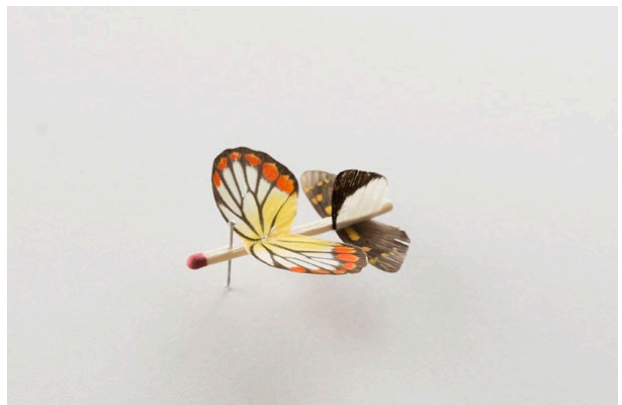

13703 Cordary Ave, #10
Hawthorne, CA 90250

spaceten.xyz
info@spaceten.xyz

Robert Wilhite
The Future Is Micro (2022)
Insect wings, glue, matchstick, pin.
Approx. 5" x 5" x .5"
$350 each (framed)

18-f