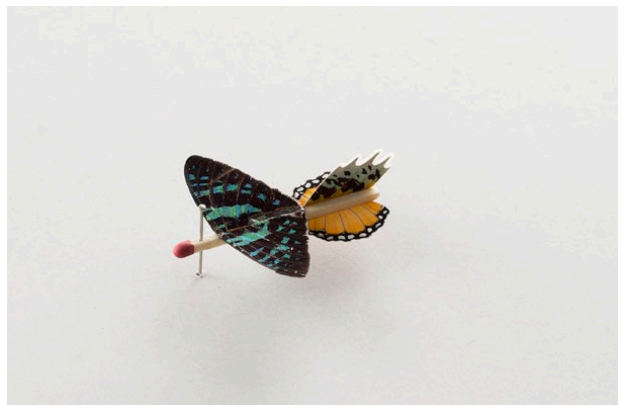

13703 Cordary Ave, #10
Hawthorne, CA 90250

spaceten.xyz
info@spaceten.xyz

Robert Wilhite
The Future Is Micro (2022)
Insect wings, glue, matchstick, pin.
Approx. 5" x 5" x .5"
$350 each (framed)

31-a

31-b

31-c

31-d

31-e

31-f

31-g

31-h