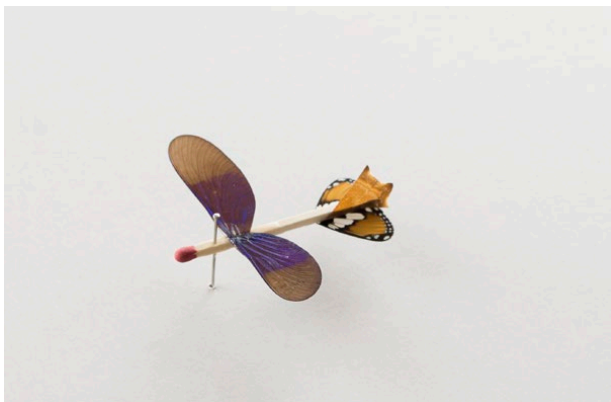

13703 Cordary Ave, #10
Hawthorne, CA 90250

spaceten.xyz
info@spaceten.xyz

Robert Wilhite
The Future Is Micro (2022)
Insect wings, glue, matchstick, pin.
Approx. 5" x 5" x .5"
$350 each (framed)

31-a

31-b

31-c

31-d

31-e

31-f

31-g

31-h