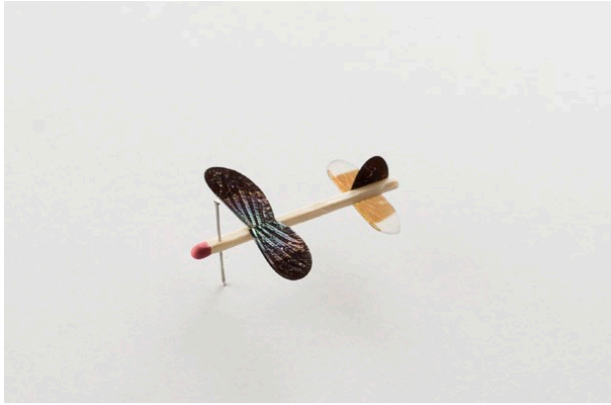

13703 Cordary Ave, #10
Hawthorne, CA 90250

spaceten.xyz
info@spaceten.xyz

Robert Wilhite
The Future Is Micro (2022)
Insect wings, glue, matchstick, pin.
Approx. 5" x 5" x .5"
$350 each (framed)

4-a