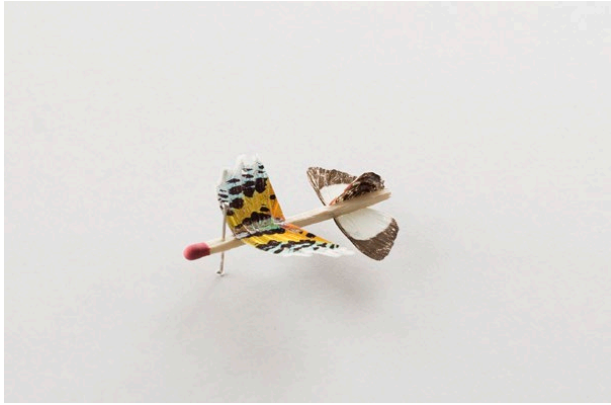

Robert Wilhite
The Future Is Micro (2022)
Insect wings, glue, matchstick, pin.
Approx. 5" x 5" x .5"
\$350 each (framed)

47-a

47-b

47-c

47-d

47-e

47-f

47-g