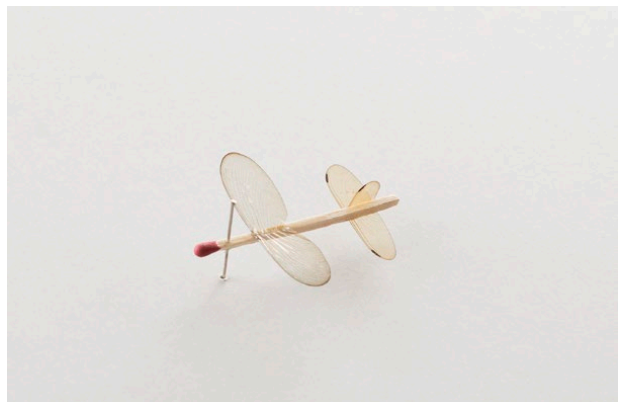

13703 Cordary Ave, #10
Hawthorne, CA 90250

spaceten.xyz
info@spaceten.xyz

Robert Wilhite
The Future Is Micro (2022)
Insect wings, glue, matchstick, pin.
Approx. 5" x 5" x .5"
$350 each (framed)

43-h