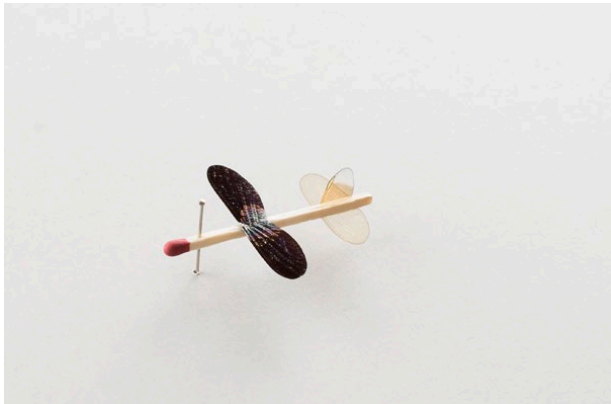

Robert Wilhite
The Future Is Micro (2022)
Insect wings, glue, matchstick, pin.
Approx. 5" x 5" x .5"
\$350 each (framed)

27-a

27-b

27-c

27-d

27-e

27-f

27-g