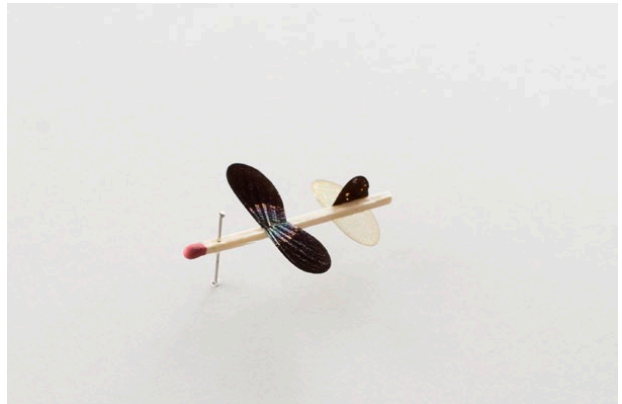

13703 Cordary Ave, #10
Hawthorne, CA 90250

spaceten.xyz
info@spaceten.xyz

Robert Wilhite
The Future Is Micro (2022)
Insect wings, glue, matchstick, pin.
Approx. 5" x 5" x .5"
$350 each (framed)

35-d