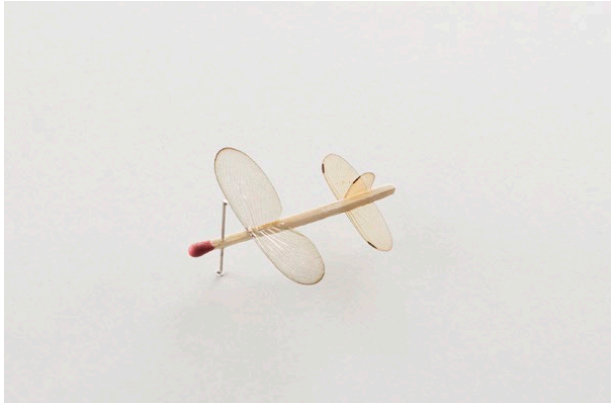

47-h

13703 Cordary Ave, #10
Hawthorne, CA 90250

spaceten.xyz
info@spaceten.xyz

Robert Wilhite
The Future Is Micro (2022)
Insect wings, glue, matchstick, pin.
Approx. 5" x 5" x .5"
\$350 each (framed)

48-a