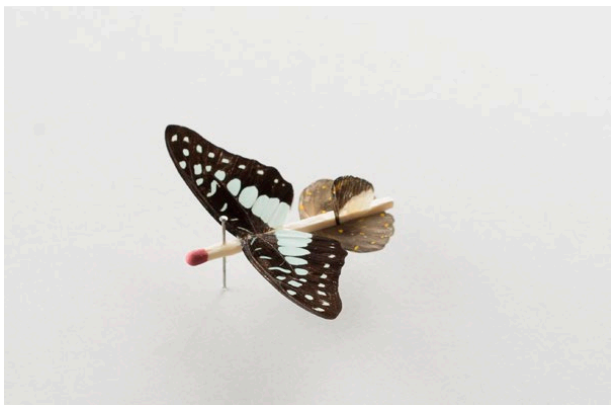

13703 Cordary Ave, #10
Hawthorne, CA 90250

spaceten.xyz
info@spaceten.xyz

Robert Wilhite
The Future Is Micro (2022)
Insect wings, glue, matchstick, pin.
Approx. 5" x 5" x .5"
$350 each (framed)

7-e

7-f