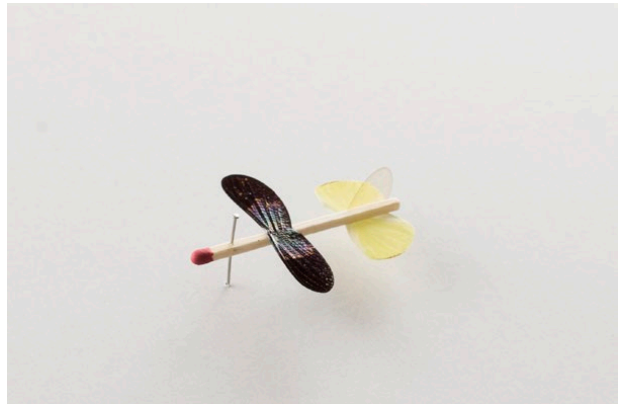

spaceten.xyz
info@spaceten.xyz

Robert Wilhite
The Future Is Micro (2022)
Insect wings, glue, matchstick, pin.
Approx. 5" x 5" x .5"
\$350 each (framed)

19-a

19-b

19-c

19-d

19-e

19-f