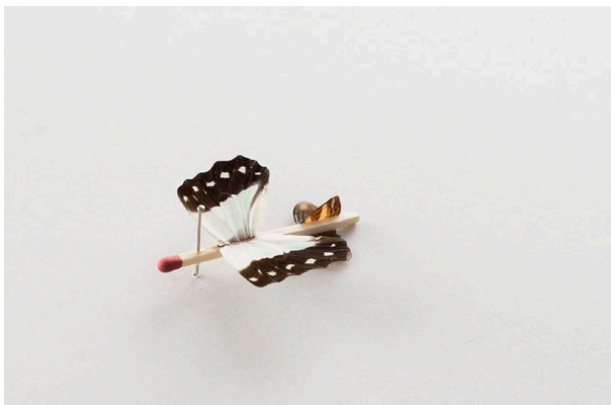

Robert Wilhite
The Future Is Micro (2022)
Insect wings, glue, matchstick, pin.
Approx. 5" x 5" x .5"
\$350 each (framed)

27-a

27-b

27-c

27-d

27-e

27-f

27-g