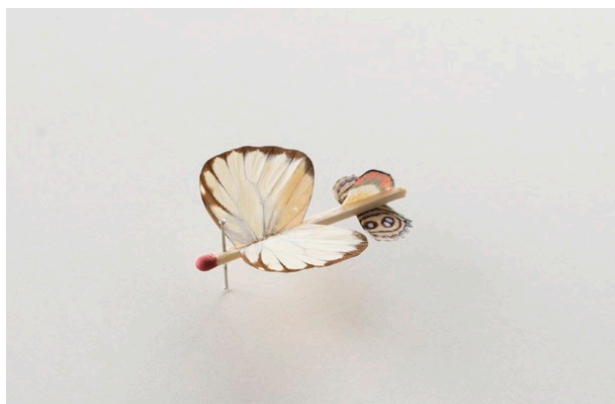

13703 Cordary Ave, #10
Hawthorne, CA 90250

spaceten.xyz
info@spaceten.xyz

Robert Wilhite
The Future Is Micro (2022)
Insect wings, glue, matchstick, pin.
Approx. 5" x 5" x .5"
$350 each (framed)

16-g