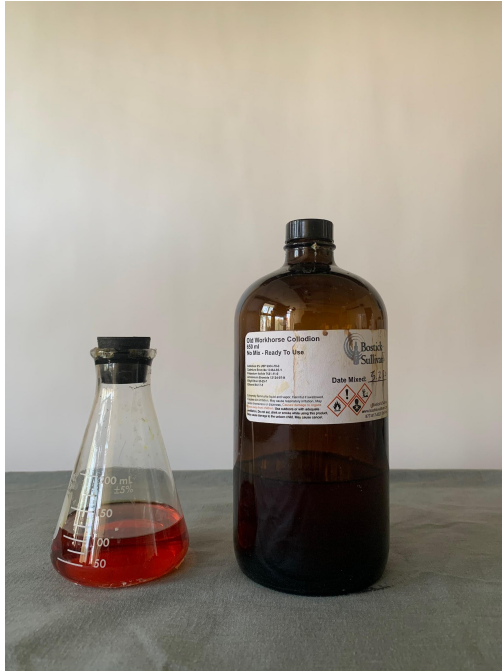

# Frederick Scott Archer - 1851

Castle, Kenilworth by Frederick Scott Archer, 1851

Frederick Scott Archer – by Robert Cade, c. 1855

# Chemicals Used

- Collodion
- Silver Bath
- Developer
- Fixer
- Varnish