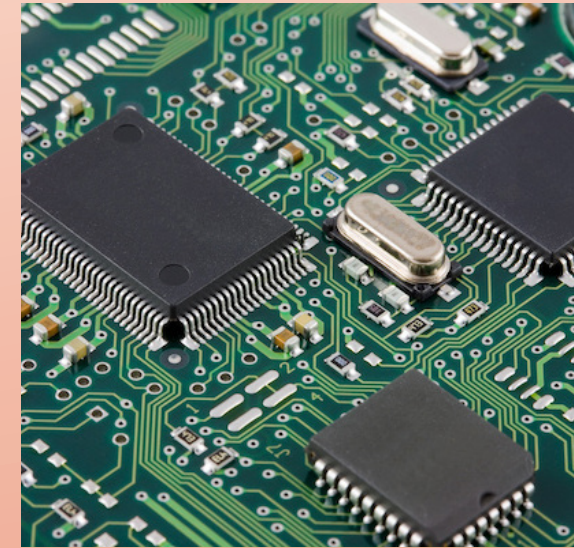

Welcome to Bark Plug! This cutting-edge AI chat application is designed to cater specifically to students at Mississippi State University. This innovative app integrates advanced artificial intelligence to provide a personalized and efficient chat experience. We set out to infuse BarkPlug's brand identity with a sense of enjoyment while paying homage to the world of technology. Moreover, our intention was to instill a profound sense of community, and to achieve this, we crafted our logo inspired by the iconic drill field on campus where many students forge meaningful connections.

# Logo Building Blocks

**Drill Field**  
Heart of Campus

**Circuit Board**  
Technology & Connection

**Final Logo**  
Connecting Students

First Iteration

Second Iteration

Final Iteration