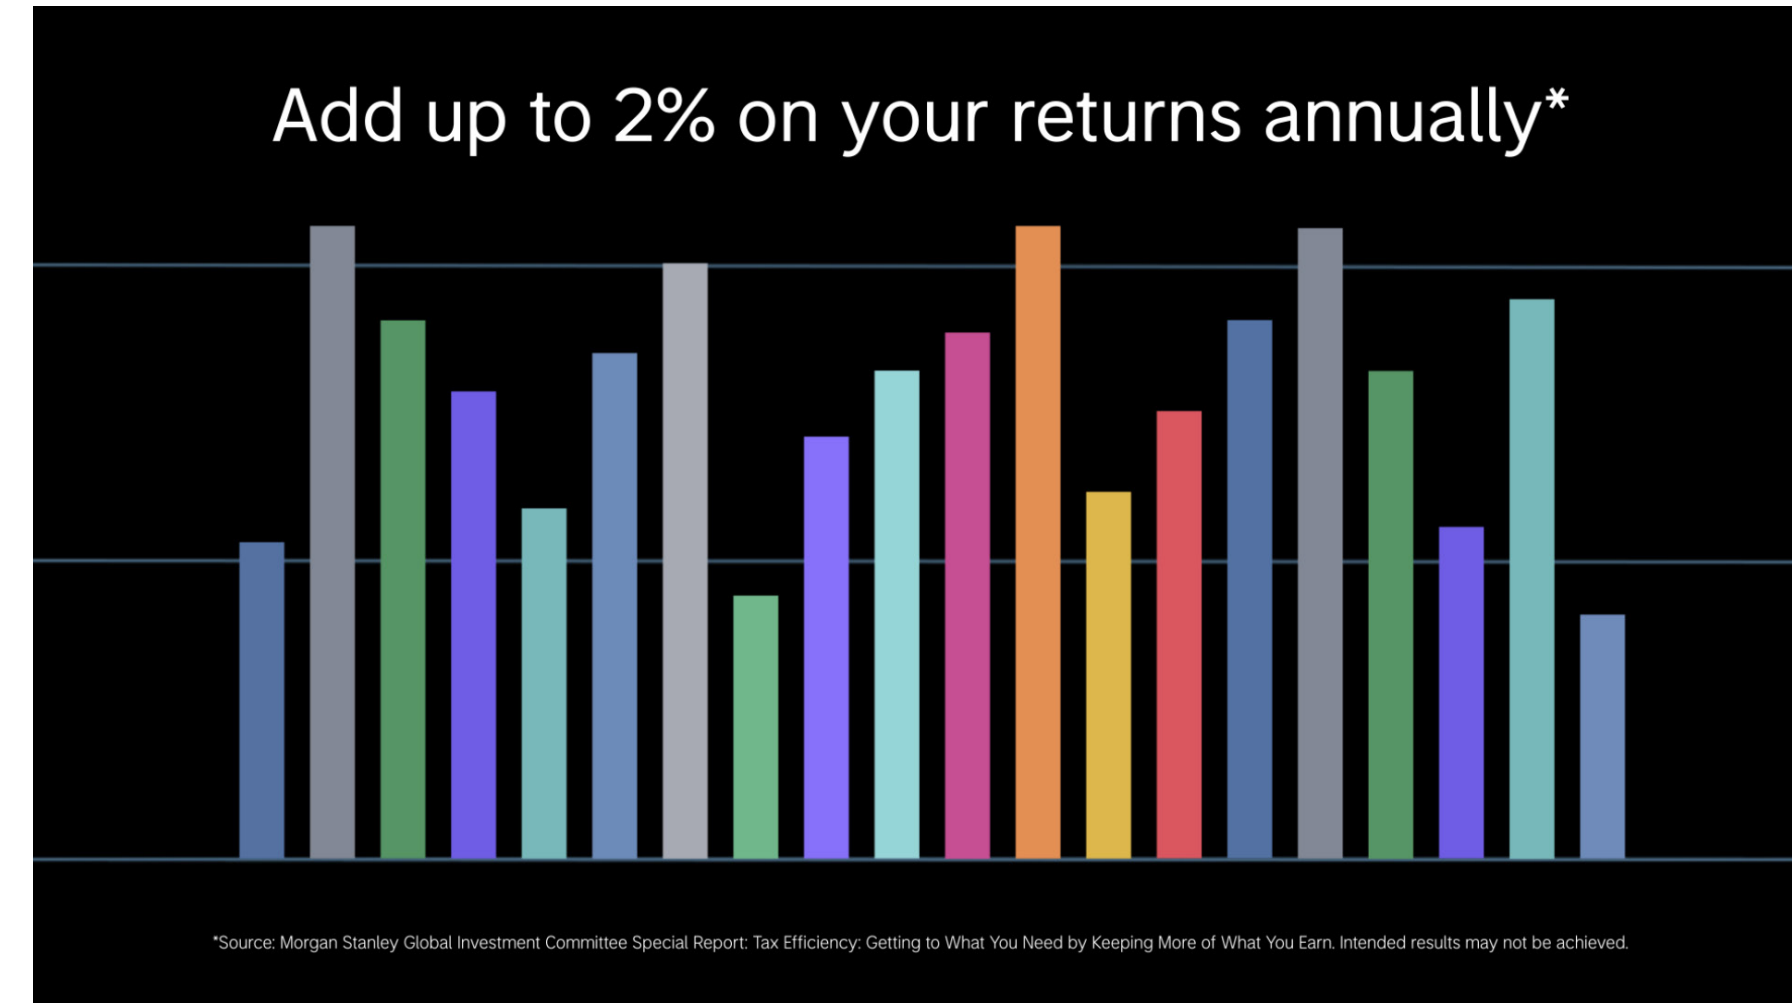

Before

After

MS "Overview" Style Frames