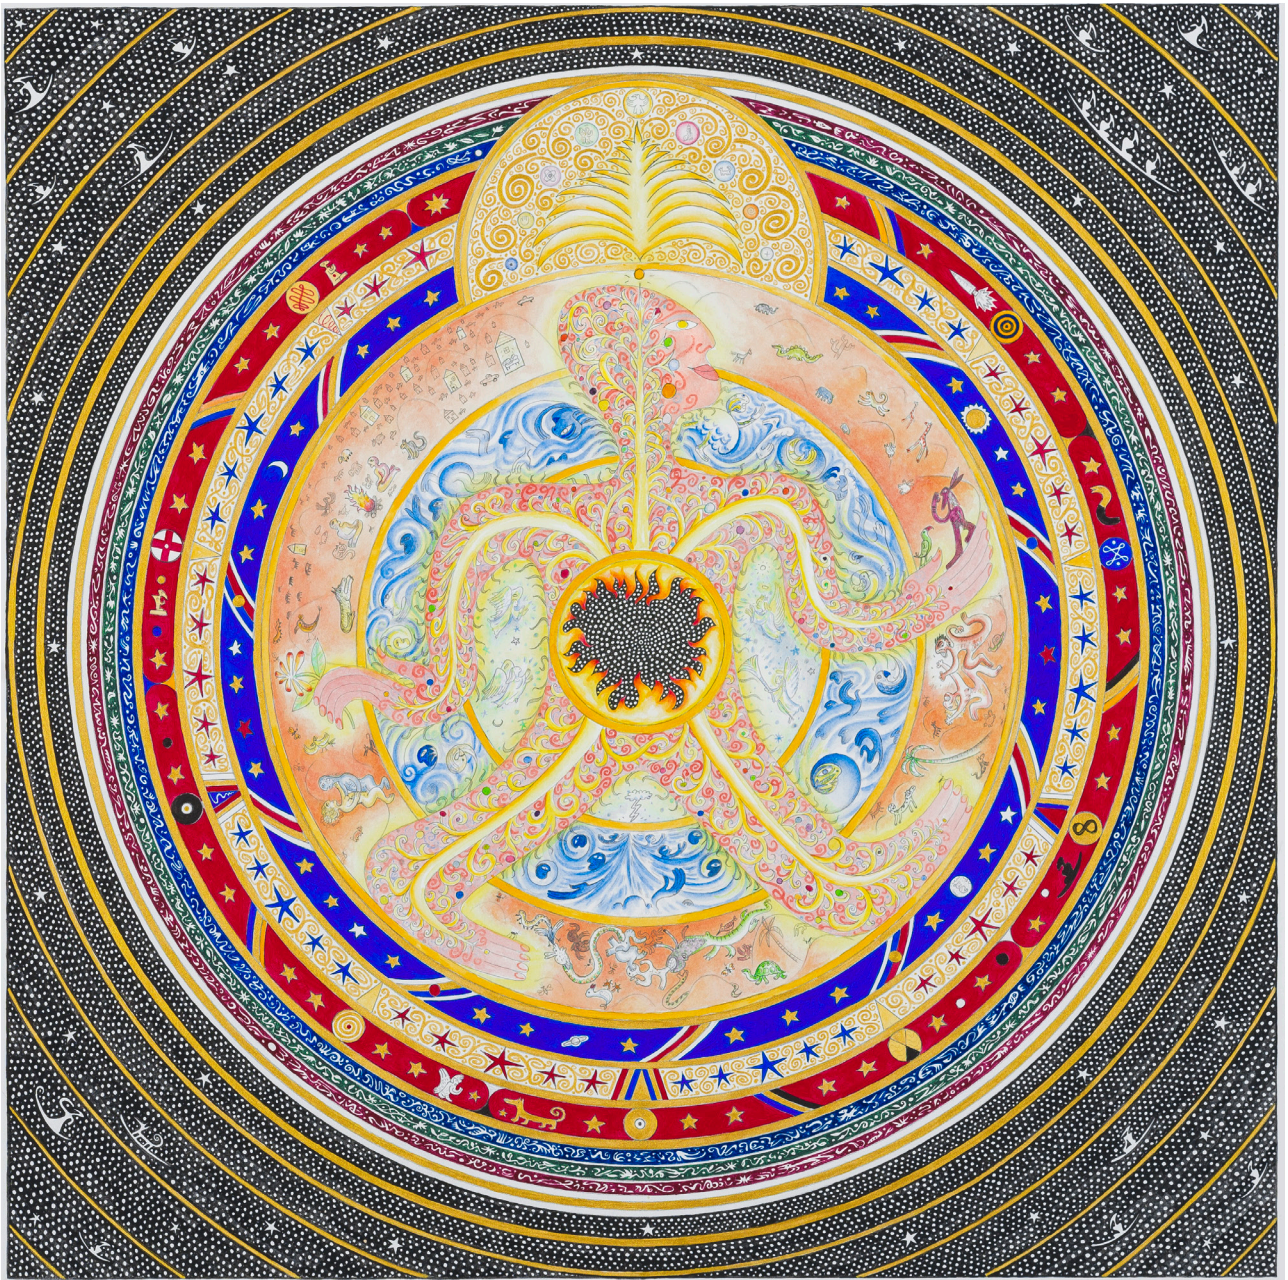

SPACE TEN

13703 Cordary Ave, #10
Hawthorne, CA 90250

spaceten.xyz
info@spaceten.xyz

Pictured right:
All Is One (2019),
acrylic and ink
on paper,
22.25 in x 28 in

Madam X

*Circumnavigating
the
Sphere of Time*

Opening reception
July 15th, 5-8 PM

Exhibition on view
July 15th - August 26th

Space Ten Gallery is proud to present “Circumnavigating the Sphere of Time,” an exhibition of transcendental works on paper by the reclusive and mysterious Los Angeles artist, Madam X. Drawing comparison to artists like Hilma af Klint and Agnes Pelton, Madam X has worked in relative anonymity for the last 40 years, passionately exploring an evolving understanding of the spiritual world through her artwork.

Nothing is known about Madam X.