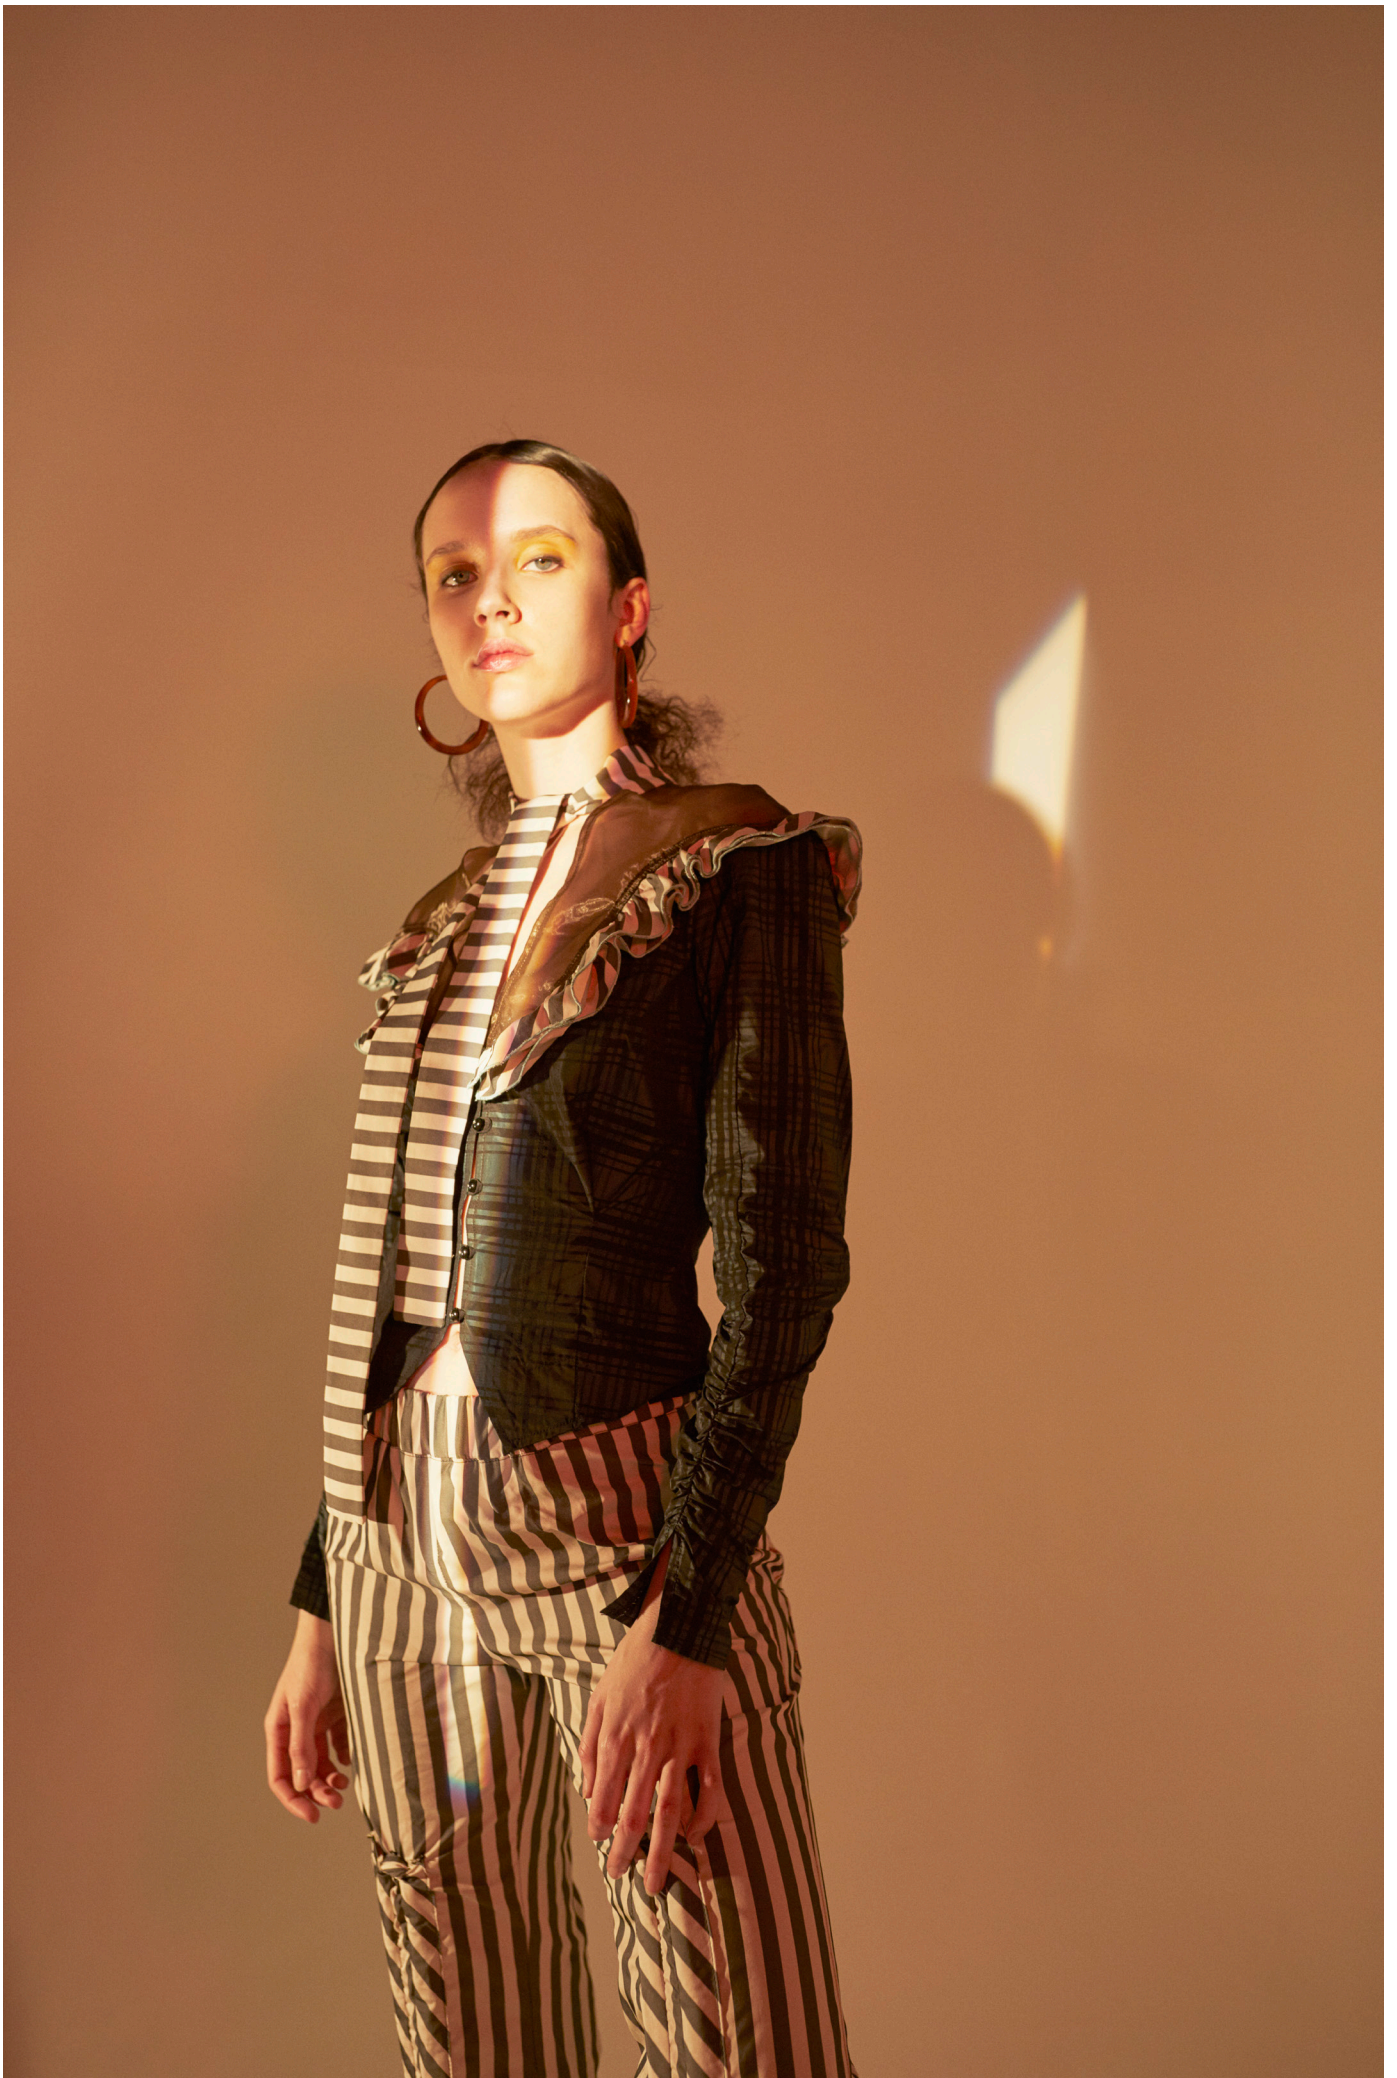

01019_B V-neck tie L/S Blouse Pthalo Turquoise/Raw Umber/Mars Black/Buf