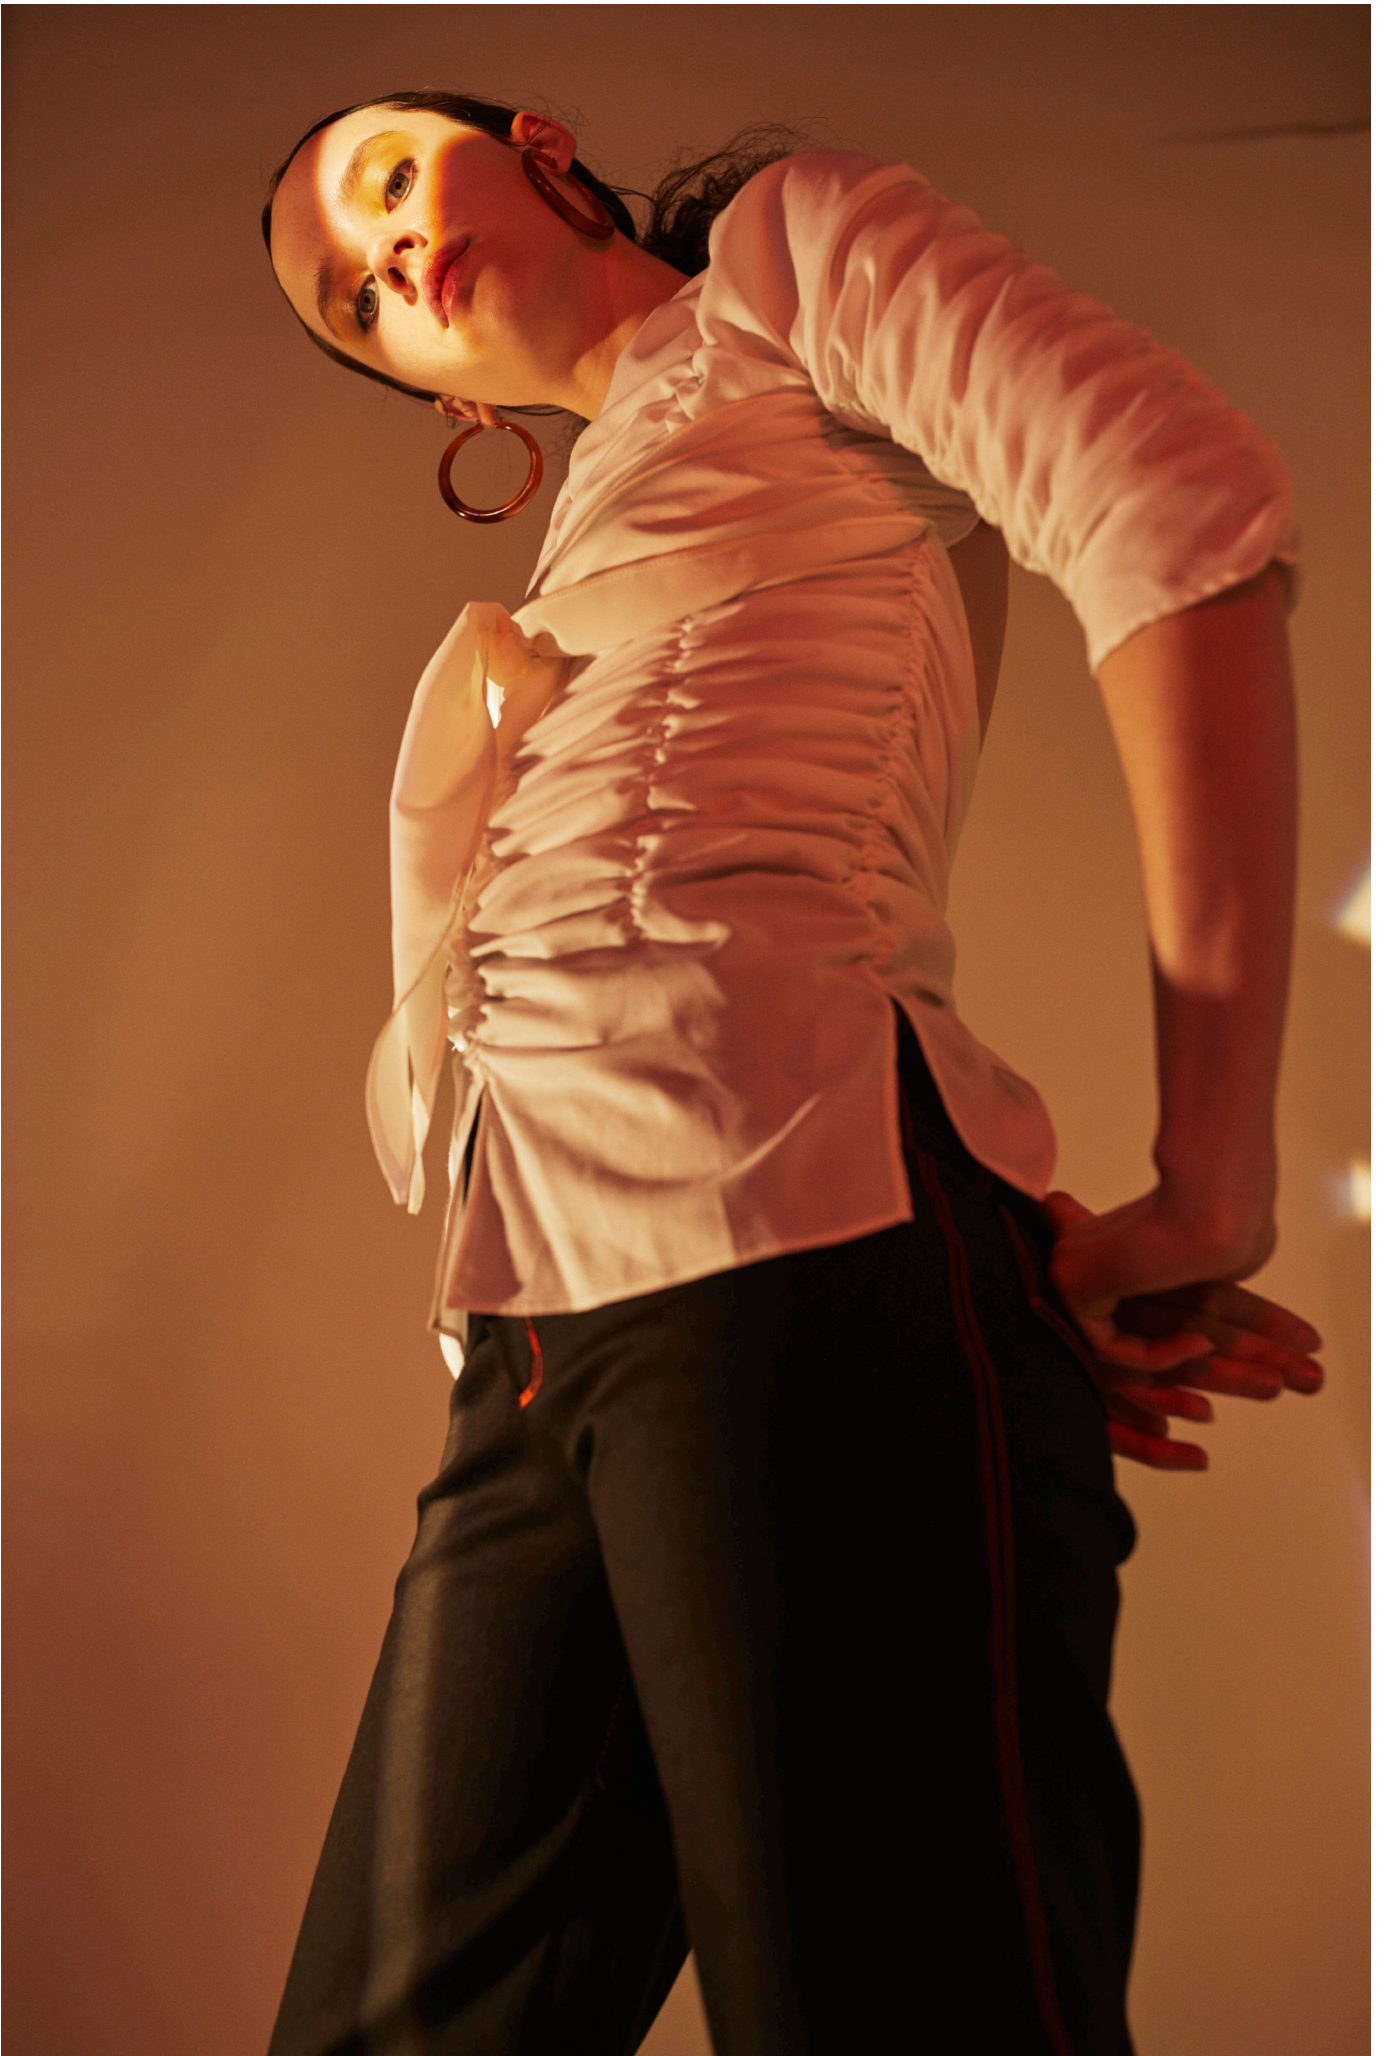

01024_A Rouched Fit Tie Top Titanium White
06010 Kahle Jean Mars Black