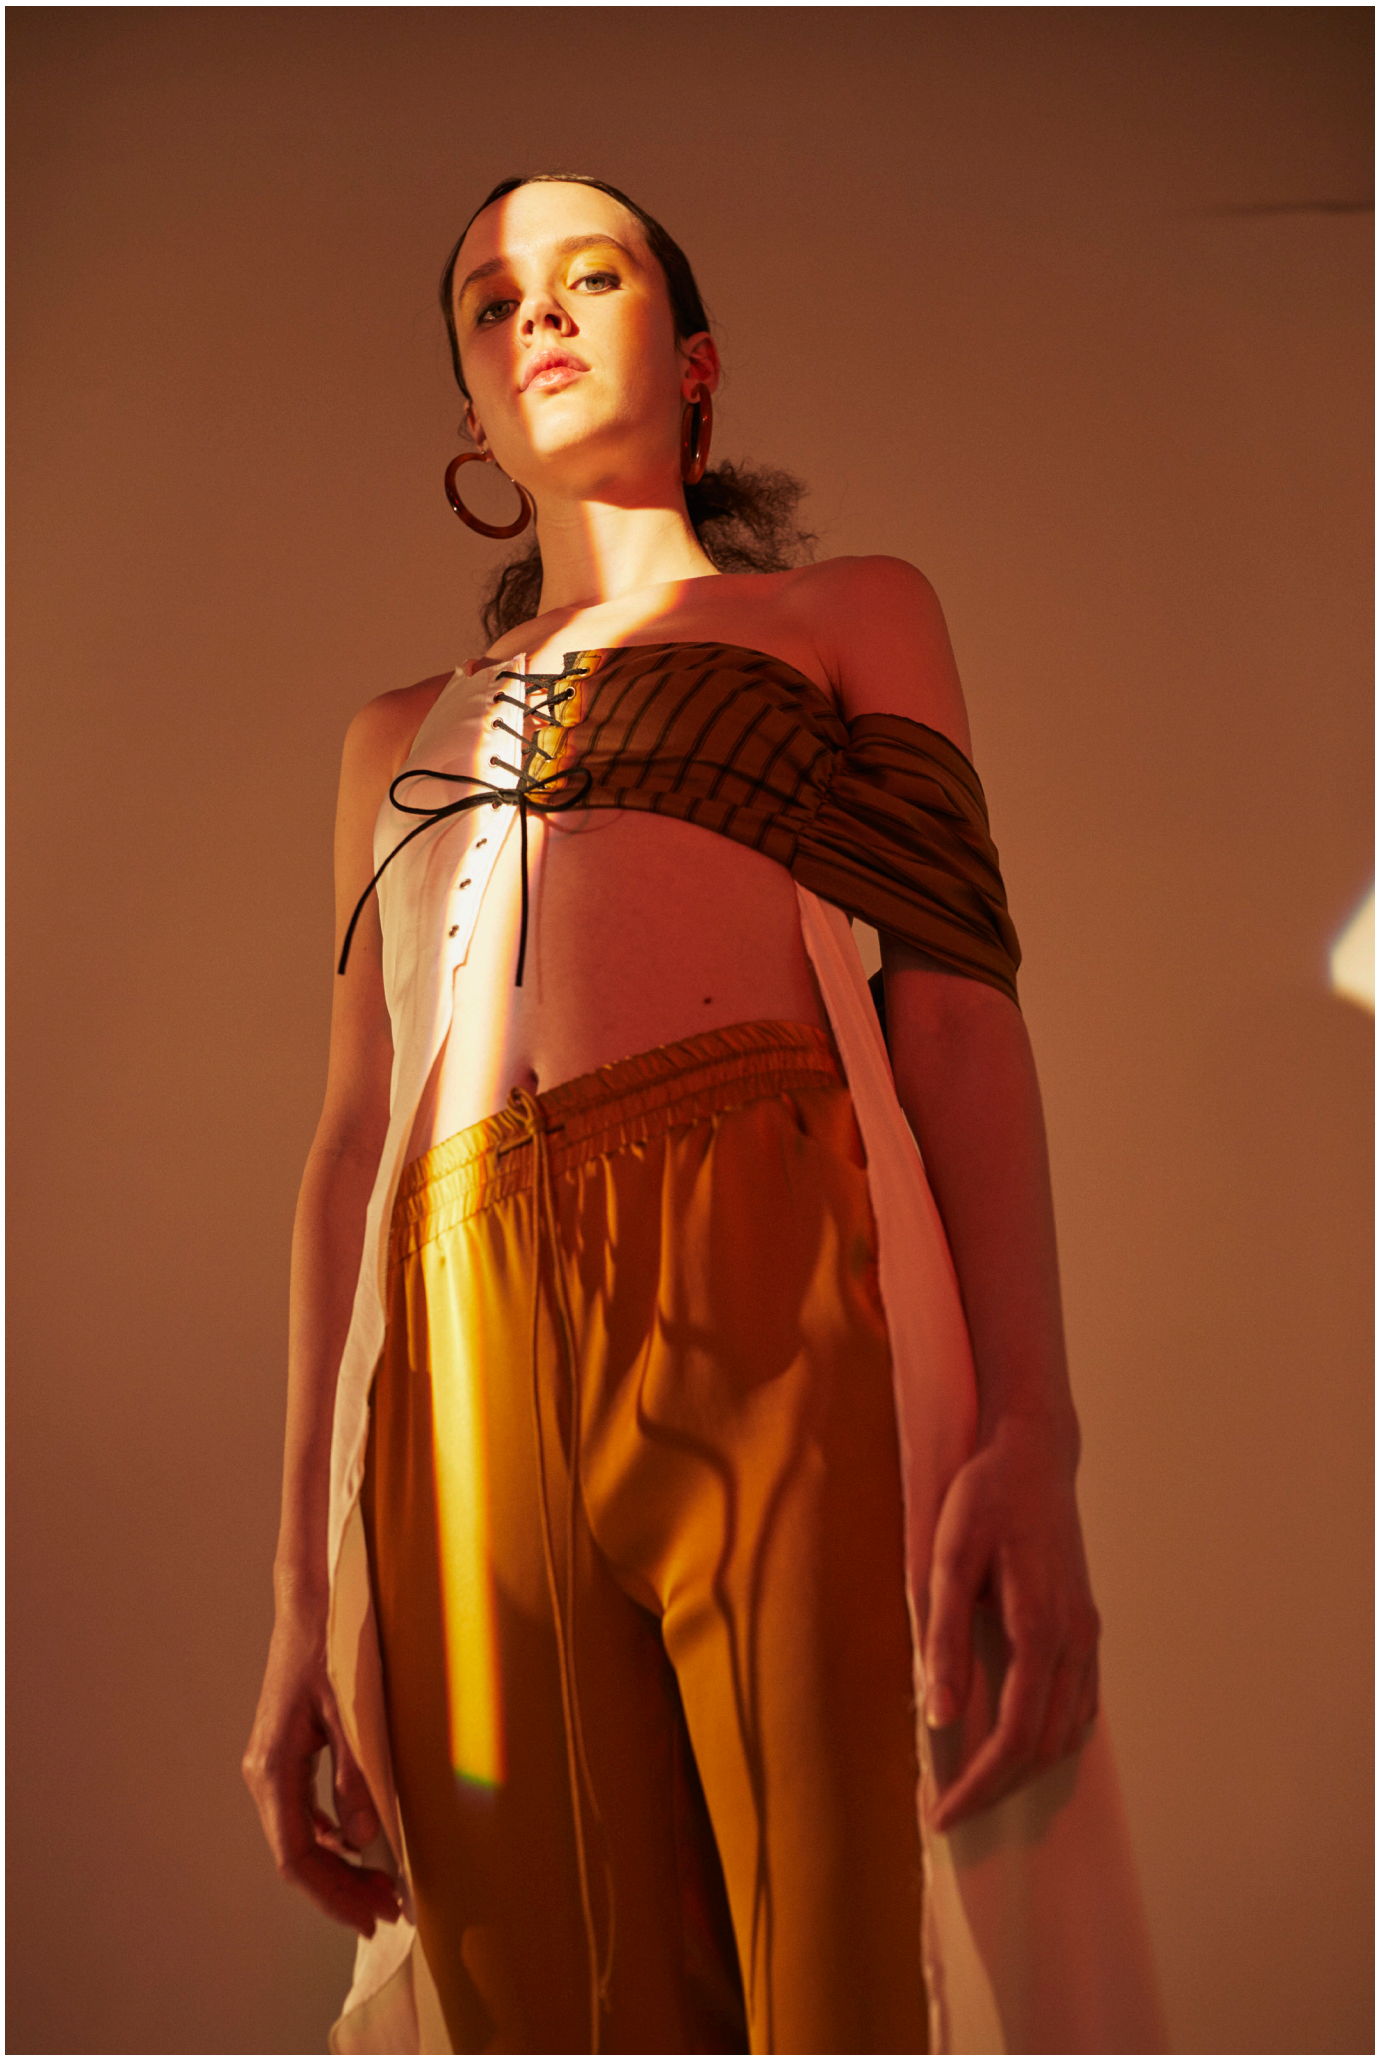

01025_B Night Tee Cobalt Teal/Raw Umberv Cobalt Teal

01022 One-Shoulder Laceup Tank Warm White/Ochre Stripe
06007_A Tapered Silk-Touch Pant Cadmium Yellow