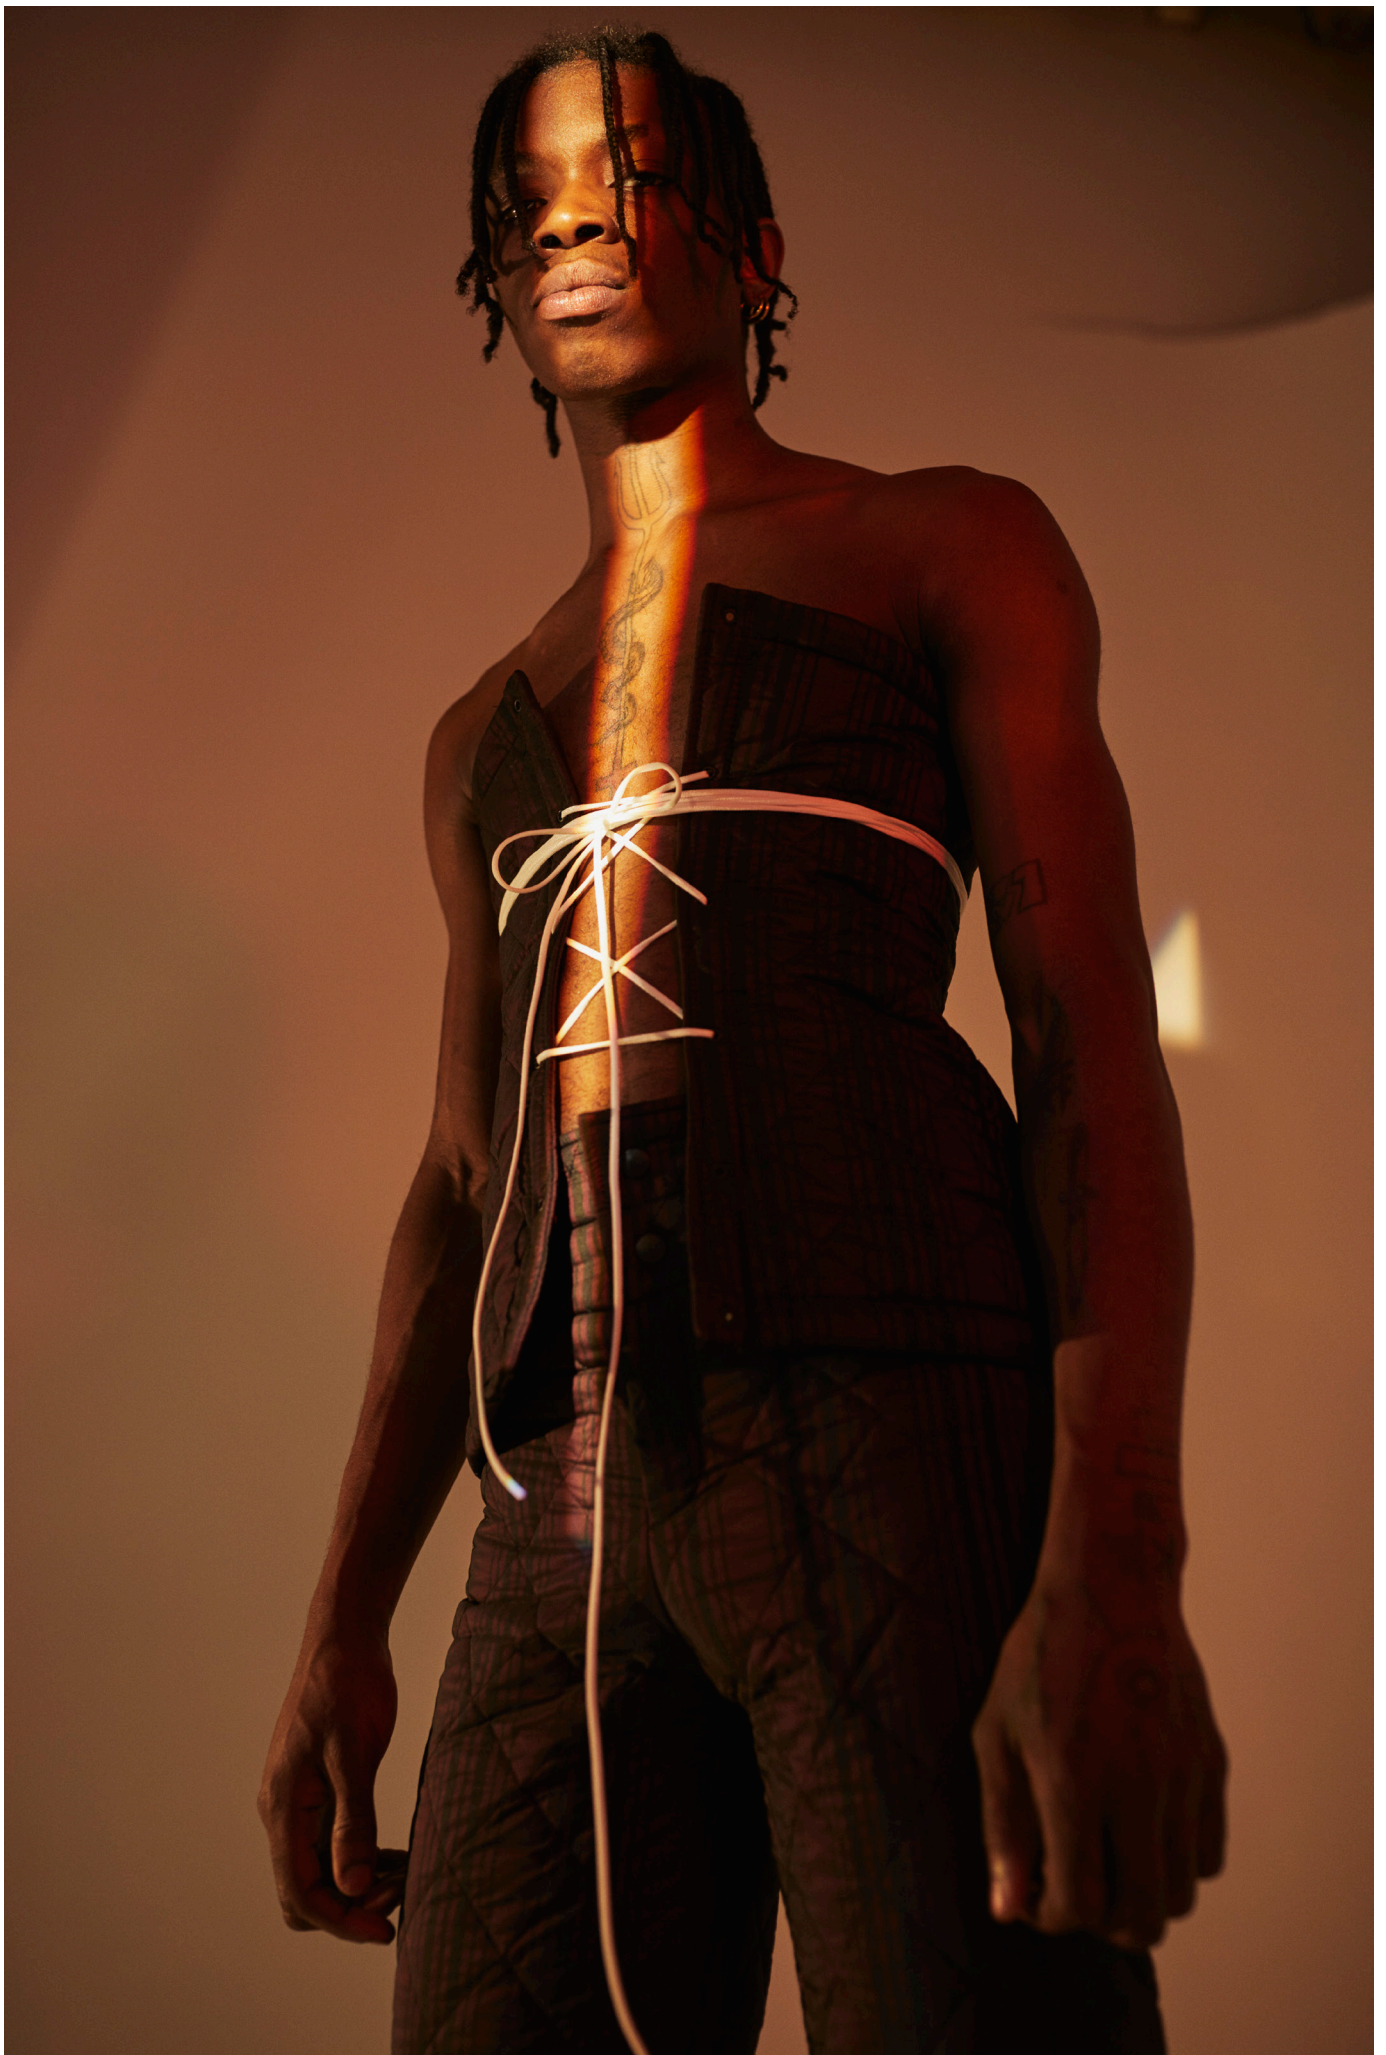

KAHLE

02009_A Drop Waist Dress Cadmium Yellow

04008 Apres Trench Pthalo Turquoise Plaid

01021_B Quilted Corset Purple Madder Plaid
06008_B Apres Pant Purple Madder Plaid

02009_B Drop Waist Dress Vermilion Red

01022 One-Shoulder Laceup Tank Warm White/Ochre Stripe
06007_A Tapered Silk-Touch Pant Cadmium Yellow

05003_B Apres Crop Jacket Purple Madder Plaid
07008 Scrap Stripe Tie Skirt Purple Madder Stripe/Ochre Stripe